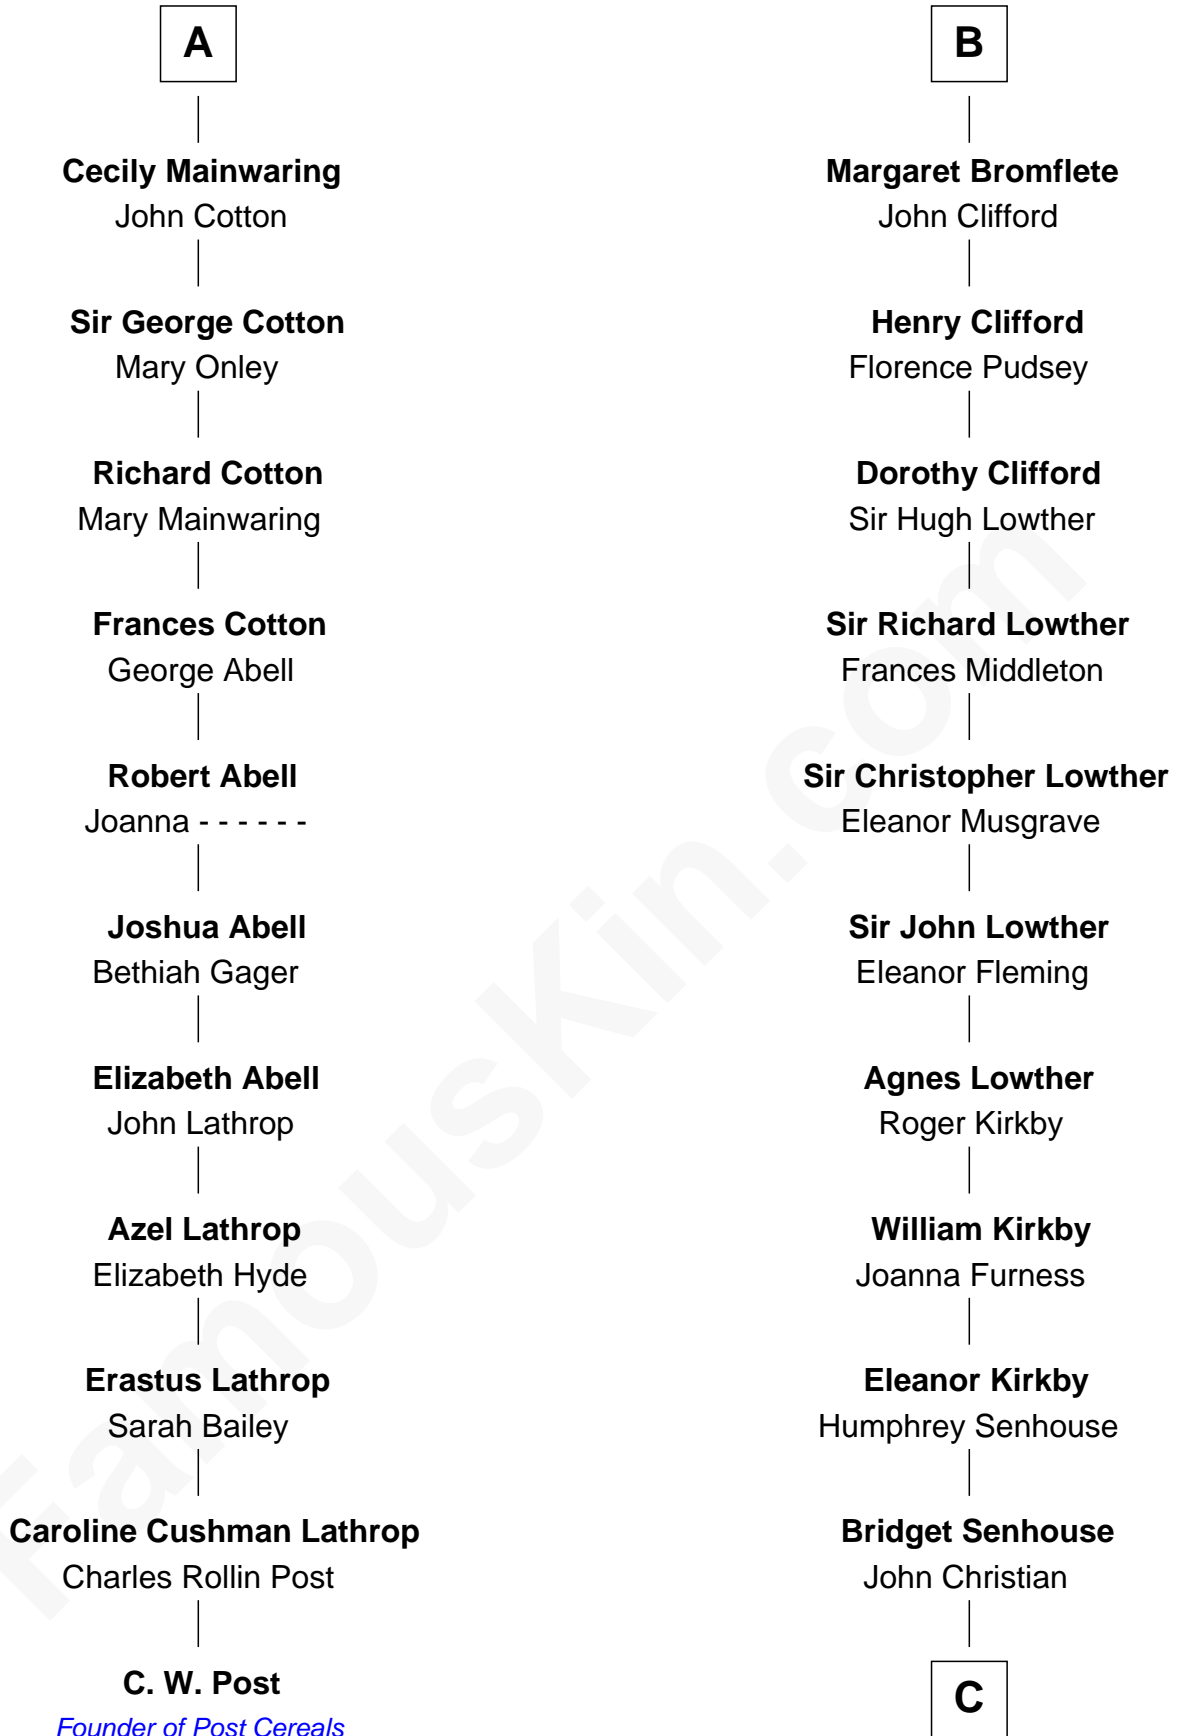

FamousKin.com Relationship Chart of

C. W. Post

Founder of Post Cereals

17th cousin 1 time removed of

Fletcher Christian

Leader of the mutiny on the Bounty

Sir Richard FitzRoy

Rose de Dover

C

Charles Christian

Anne Dixon

Fletcher Christian

Leader of the mutiny on the Bounty

FamousKin.com