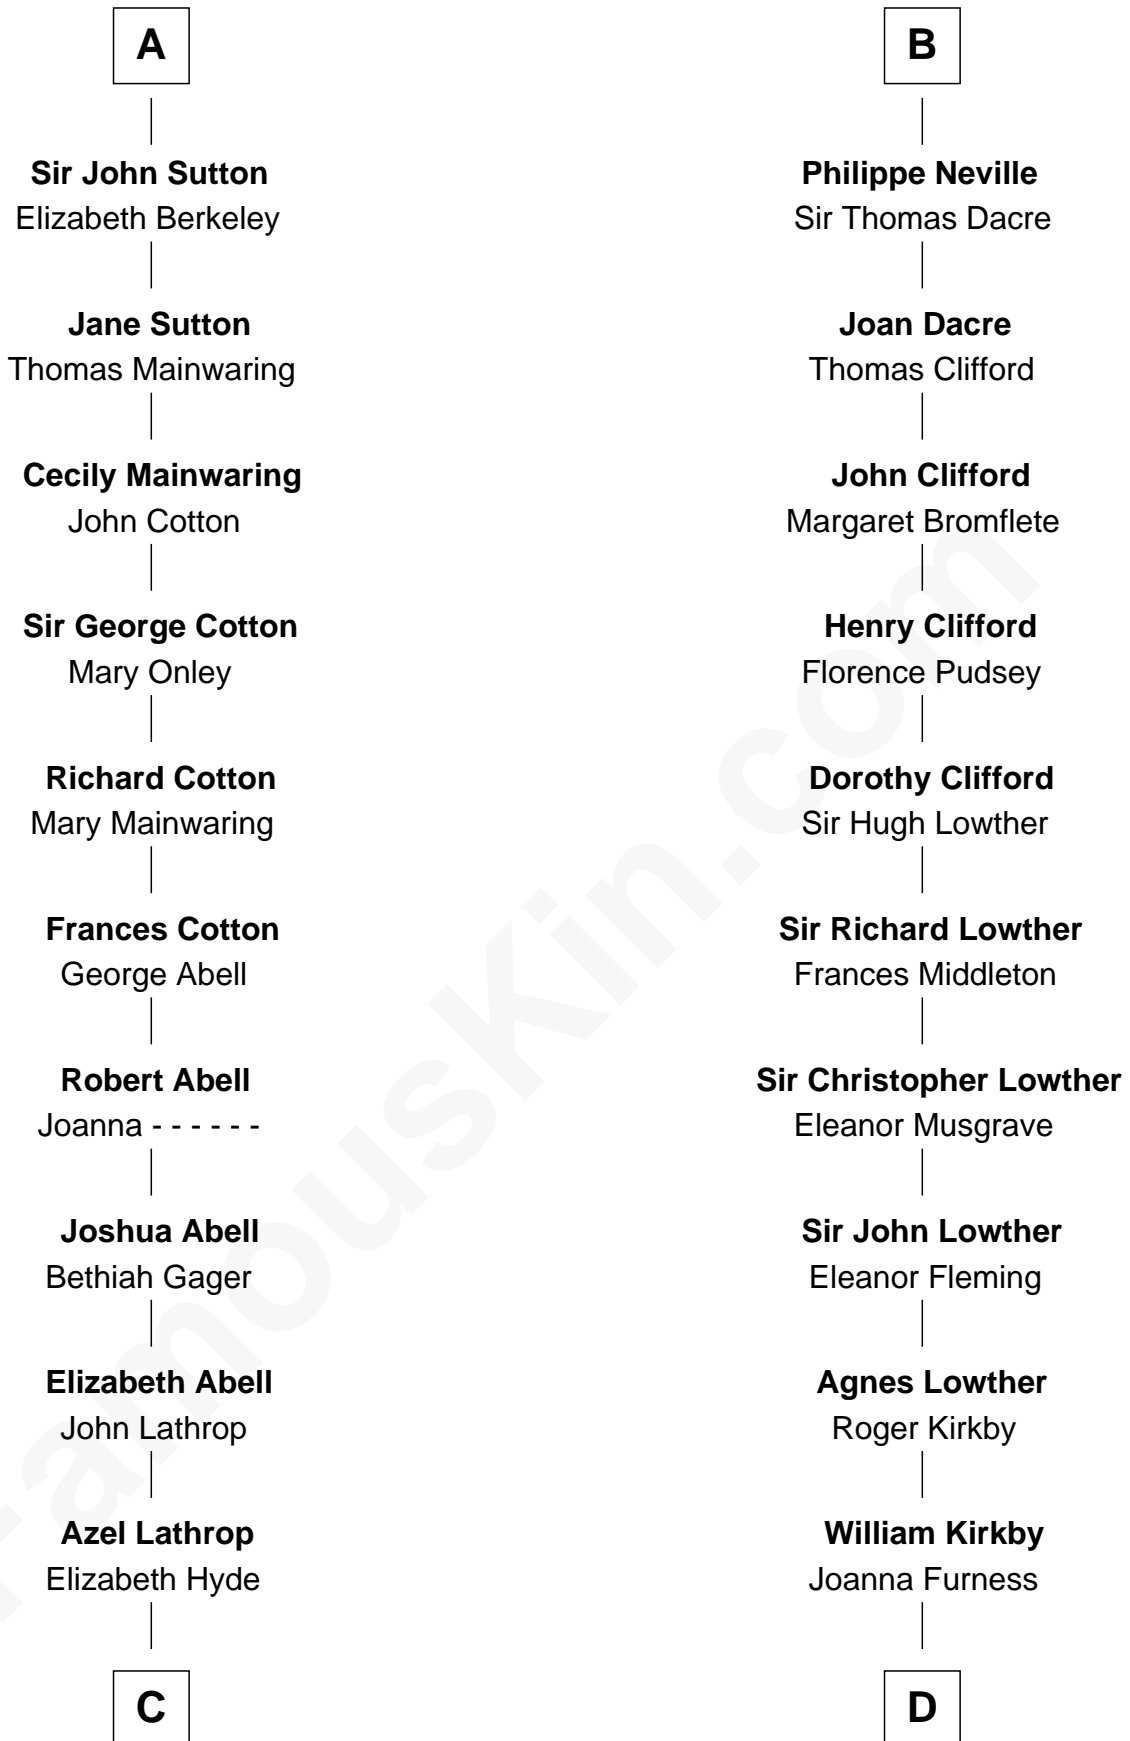

# FamousKin.com Relationship Chart of

**C. W. Post**

*Founder of Post Cereals*

19th cousin 1 time removed of

**Fletcher Christian**

*Leader of the mutiny on the Bounty*

**Sir Ralph de Somery**

Margaret le Gras

Margaret de Audley

**Sir Hugh de Stafford**

Philippa de Beauchamp

**Margaret de Stafford**

Sir Ralph Neville

**B**

**C**

**Erastus Lathrop**

Sarah Bailey

**Caroline Cushman Lathrop**

Charles Rollin Post

**C. W. Post**

*Founder of Post Cereals*

**D**

**Eleanor Kirkby**

Humphrey Senhouse