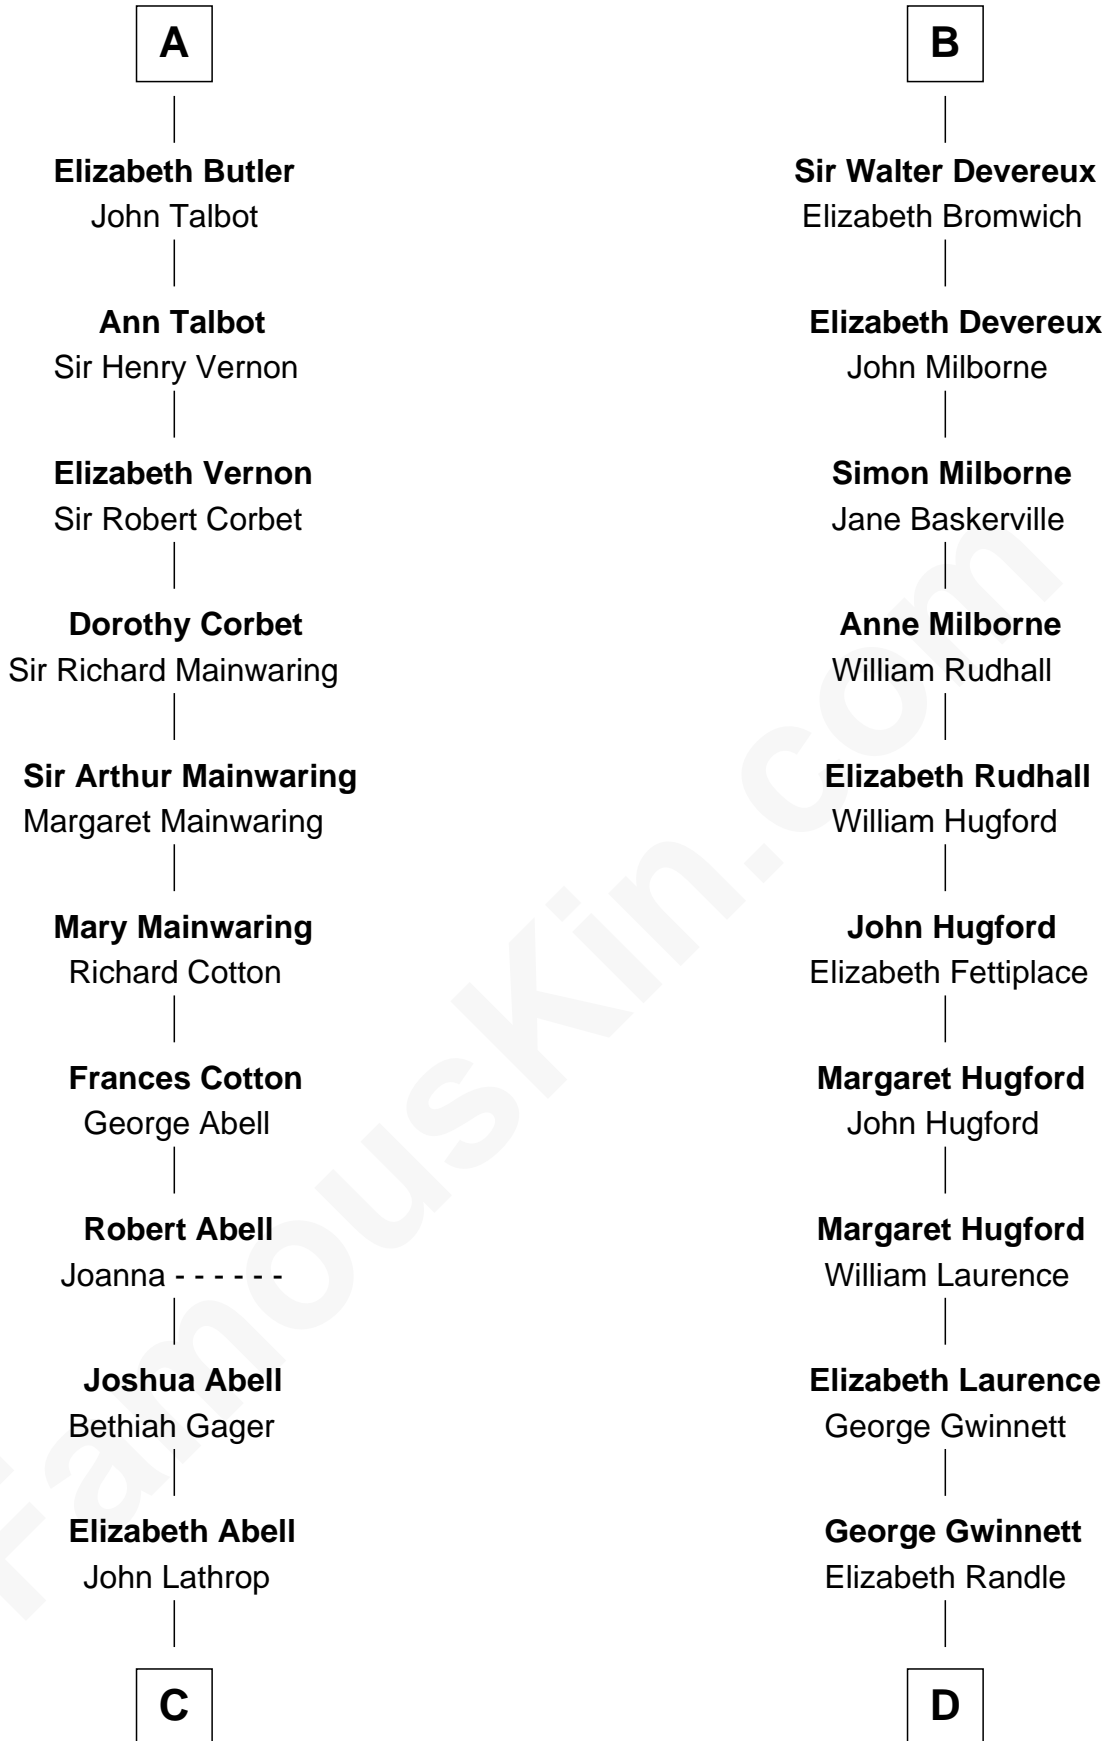

# FamousKin.com Relationship Chart of

**C. W. Post**

*Founder of Post Cereals*

19th cousin 1 time removed of

**Button Gwinnett**

*Signer of the Declaration of Independence*

**C**

**Azel Lathrop**  
Elizabeth Hyde

**Erastus Lathrop**  
Sarah Bailey

**Caroline Cushman Lathrop**  
Charles Rollin Post

**C. W. Post**  
*Founder of Post Cereals*

**D**

**George Gwinnett**  
Elizabeth Coxe

**Rev. Samuel Gwinnett**  
Anne Eames

**Button Gwinnett**  
*Signer of Declaration of Independence*

FamousKin.com