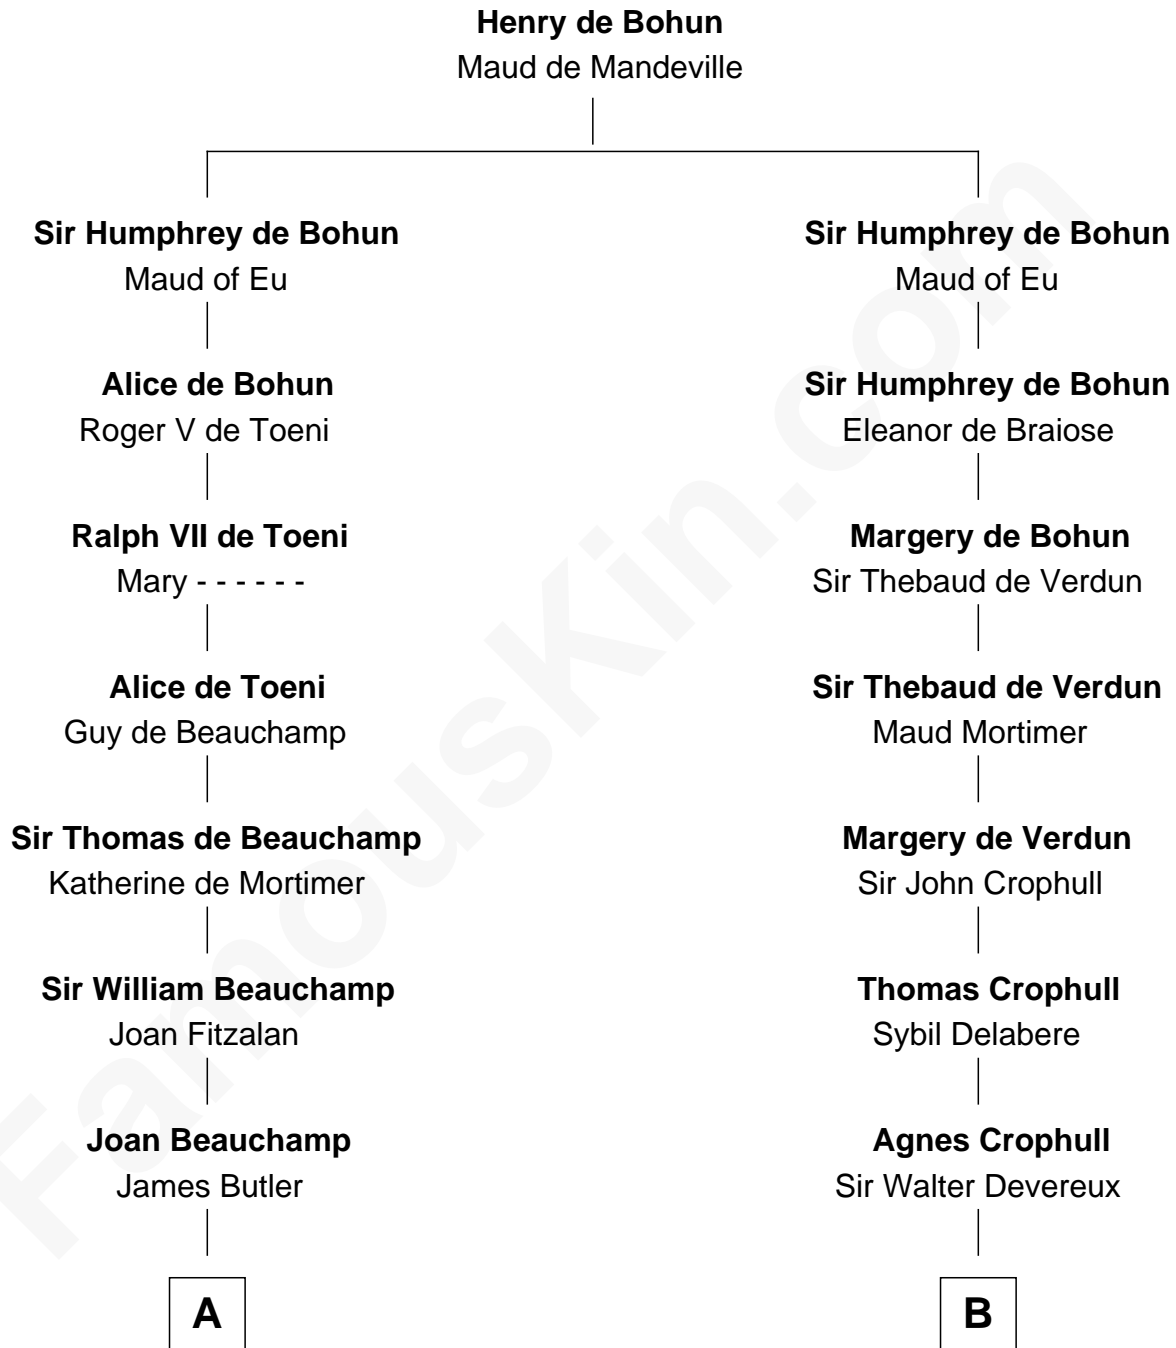

# FamousKin.com Relationship Chart of

**C. W. Post**

*Founder of Post Cereals*

19th cousin 1 time removed of

**Button Gwinnett**

*Signer of the Declaration of Independence*

**C**

**Azel Lathrop**  
Elizabeth Hyde

**Erastus Lathrop**  
Sarah Bailey

**Caroline Cushman Lathrop**  
Charles Rollin Post

**C. W. Post**  
*Founder of Post Cereals*

**D**

**George Gwinnett**  
Elizabeth Coxe

**Rev. Samuel Gwinnett**  
Anne Eames

**Button Gwinnett**  
*Signer of Declaration of Independence*

FamousKin.com