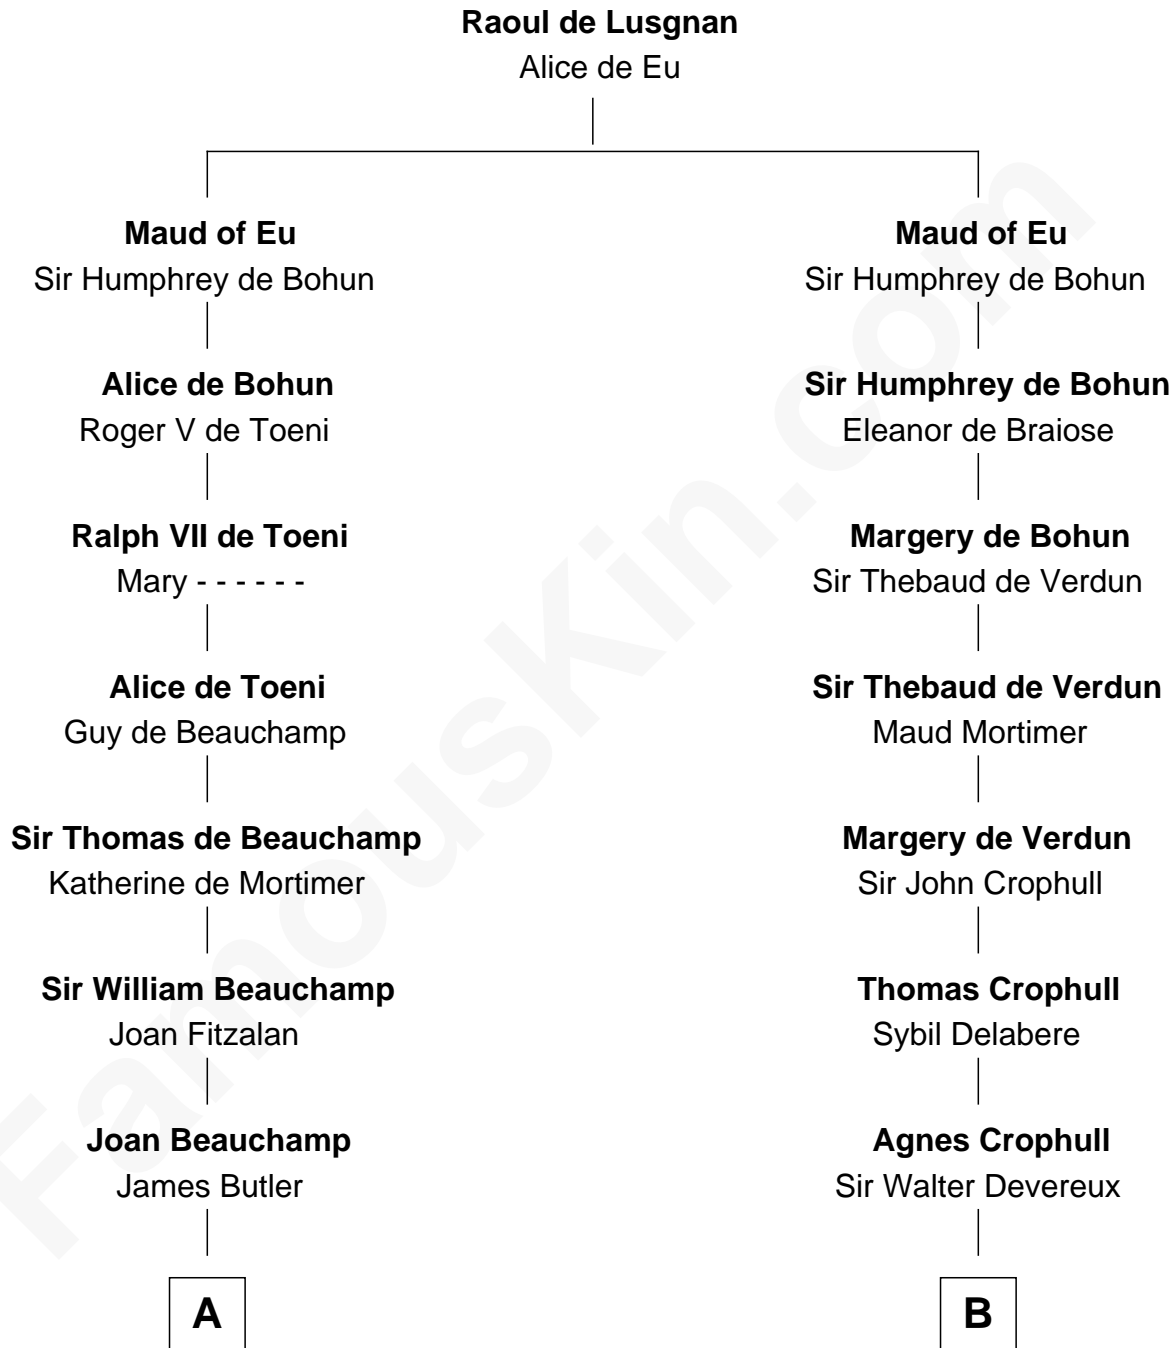

# FamousKin.com Relationship Chart of

**C. W. Post**

*Founder of Post Cereals*

19th cousin 1 time removed of

**Button Gwinnett**

*Signer of the Declaration of Independence*

**C**

**Azel Lathrop**  
Elizabeth Hyde

**Erastus Lathrop**  
Sarah Bailey

**Caroline Cushman Lathrop**  
Charles Rollin Post

**C. W. Post**  
*Founder of Post Cereals*

**D**

**George Gwinnett**  
Elizabeth Coxe

**Rev. Samuel Gwinnett**  
Anne Eames

**Button Gwinnett**  
*Signer of Declaration of Independence*

FamousKin.com