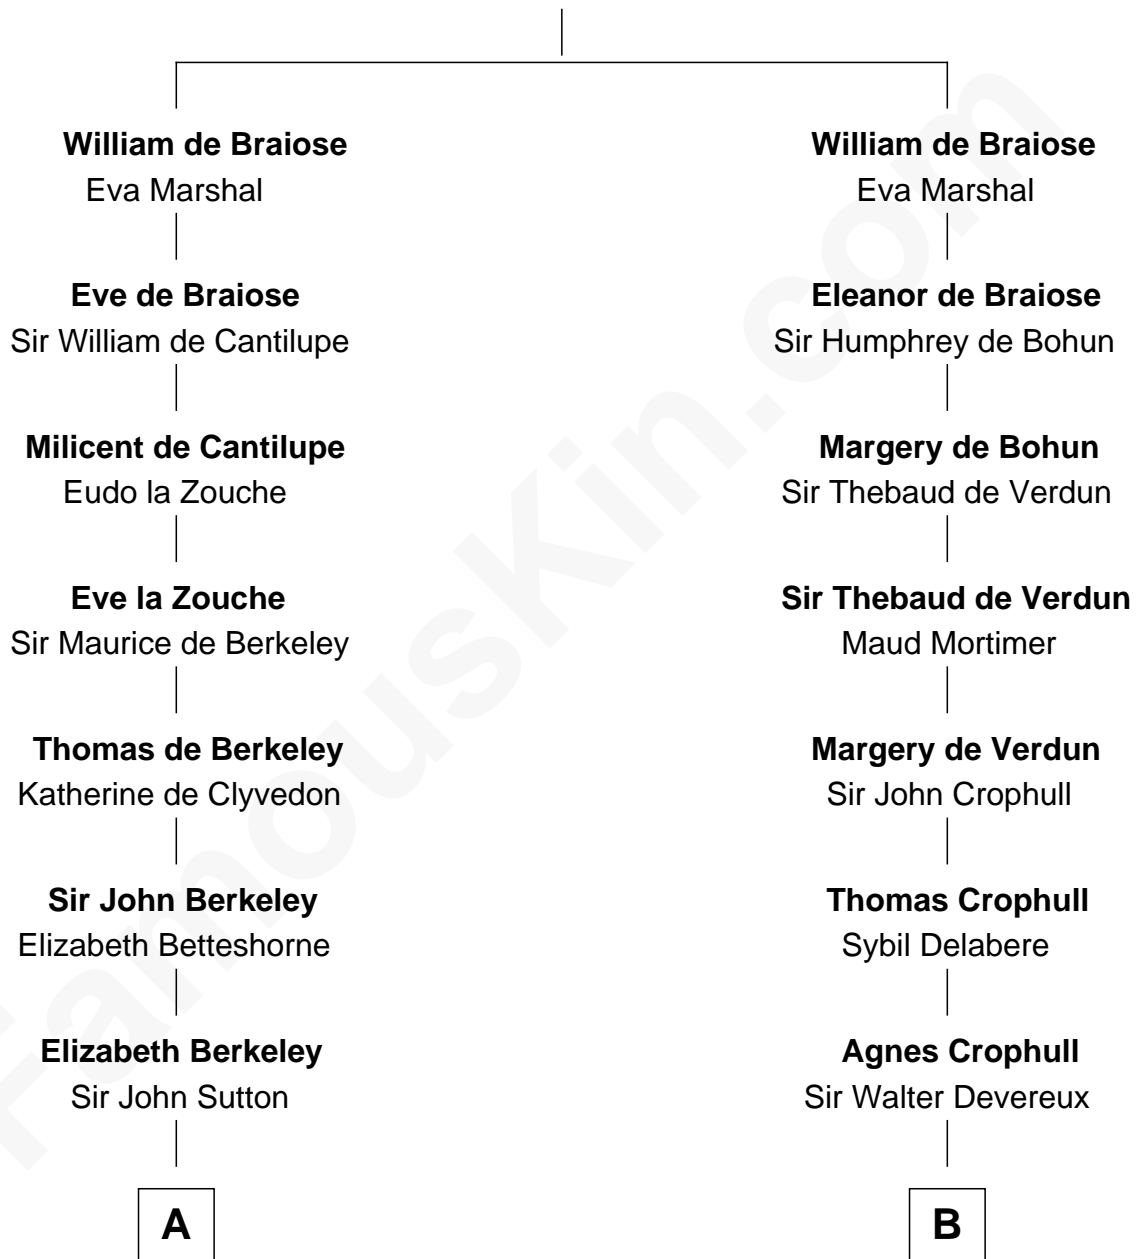

FamousKin.com Relationship Chart of

C. W. Post

Founder of Post Cereals

18th cousin 1 time removed of

Button Gwinnett

Signer of the Declaration of Independence

Reginald de Braiose

C

Caroline Cushman Lathrop

Charles Rollin Post

C. W. Post

Founder of Post Cereals

D

George Gwinnett

Elizabeth Coxe

Rev. Samuel Gwinnett

Anne Eames

Button Gwinnett

Signer of Declaration of Independence

FamousKin.com