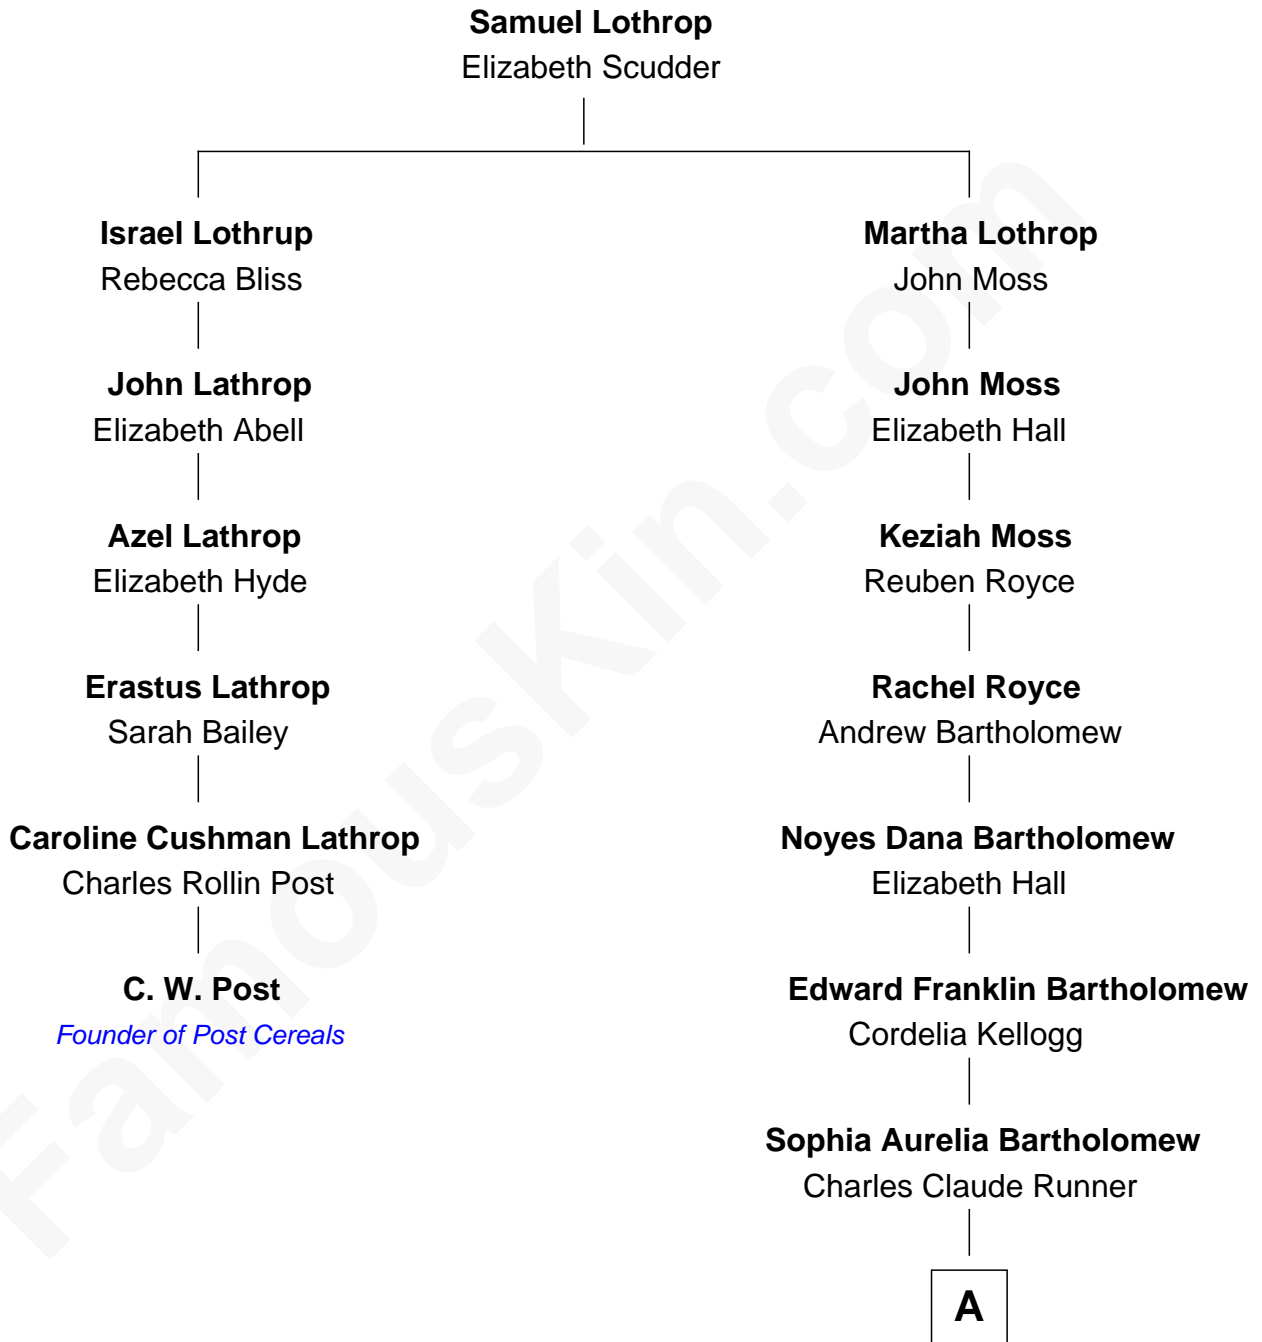

FamousKin.com Relationship Chart of

C. W. Post

Founder of Post Cereals

5th cousin 4 times removed of

Clint Eastwood

TV & Film Actor and Director

A

—
Waldo Errol Runner
Virginia May McClanahan

—
Margaret Ruth Runner
Clinton Eastwood

—
Clint Eastwood
TV & Film Actor and Director

FamousKin.com