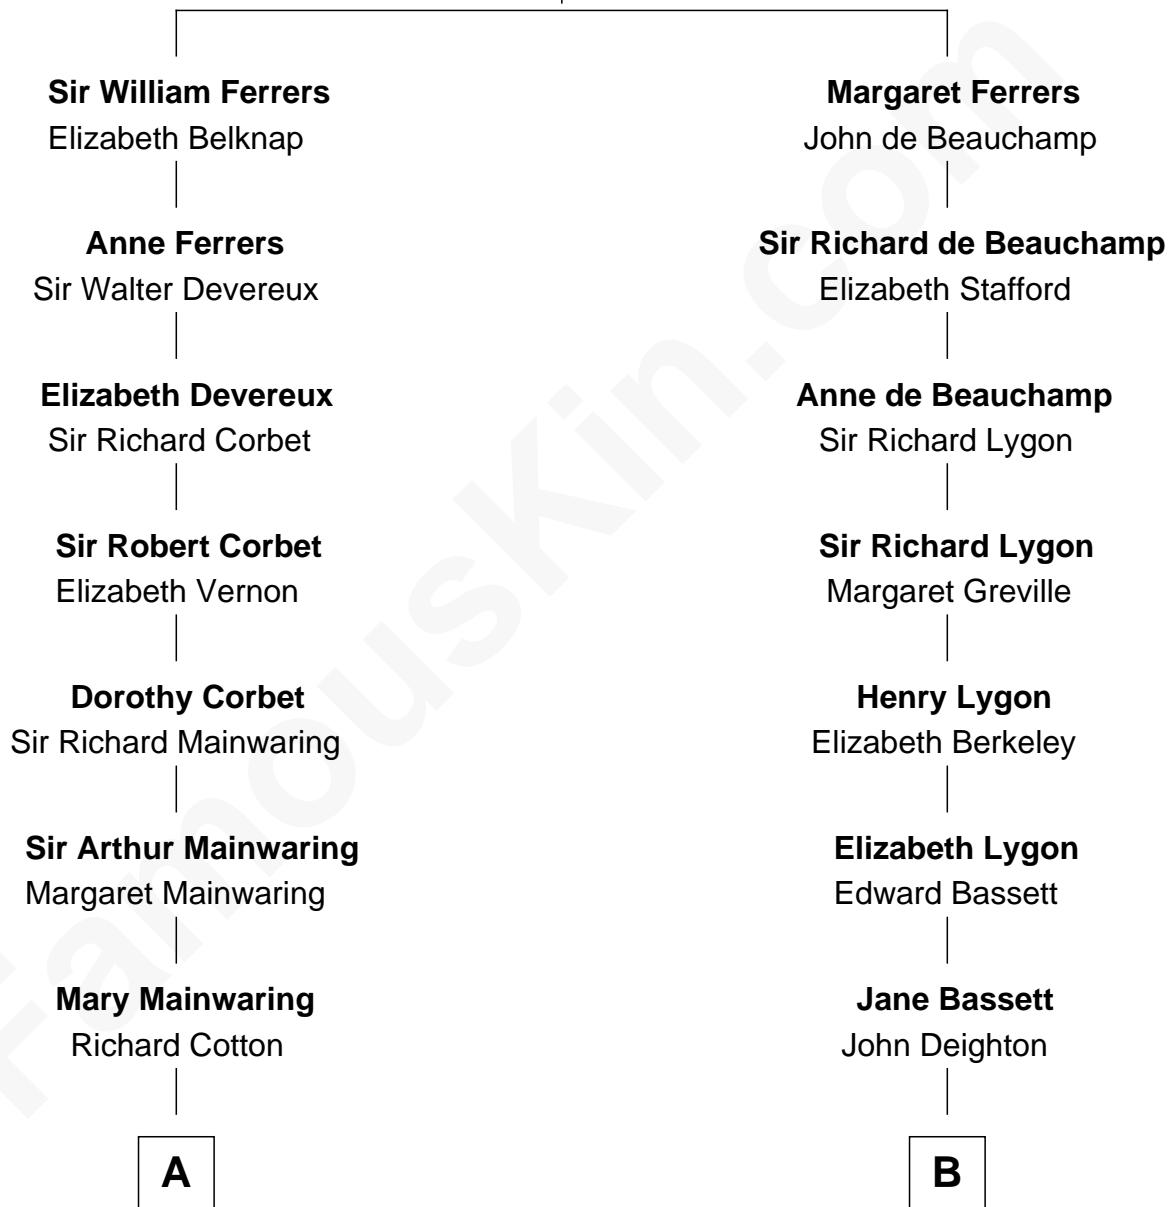

# FamousKin.com Relationship Chart of

**C. W. Post**

*Founder of Post Cereals*

14th cousin 5 times removed of

**Michael Lookinland**

*TV Actor*

**Sir Edmund Ferrers**

Ellen Roche

**C**

**Orrin Paul Lookinland**

Madeline Tait

**Paul Russell Lookinland**

Karen Ruth McKinney

**Michael Lookinland**

*TV Actor*

FamousKin.com