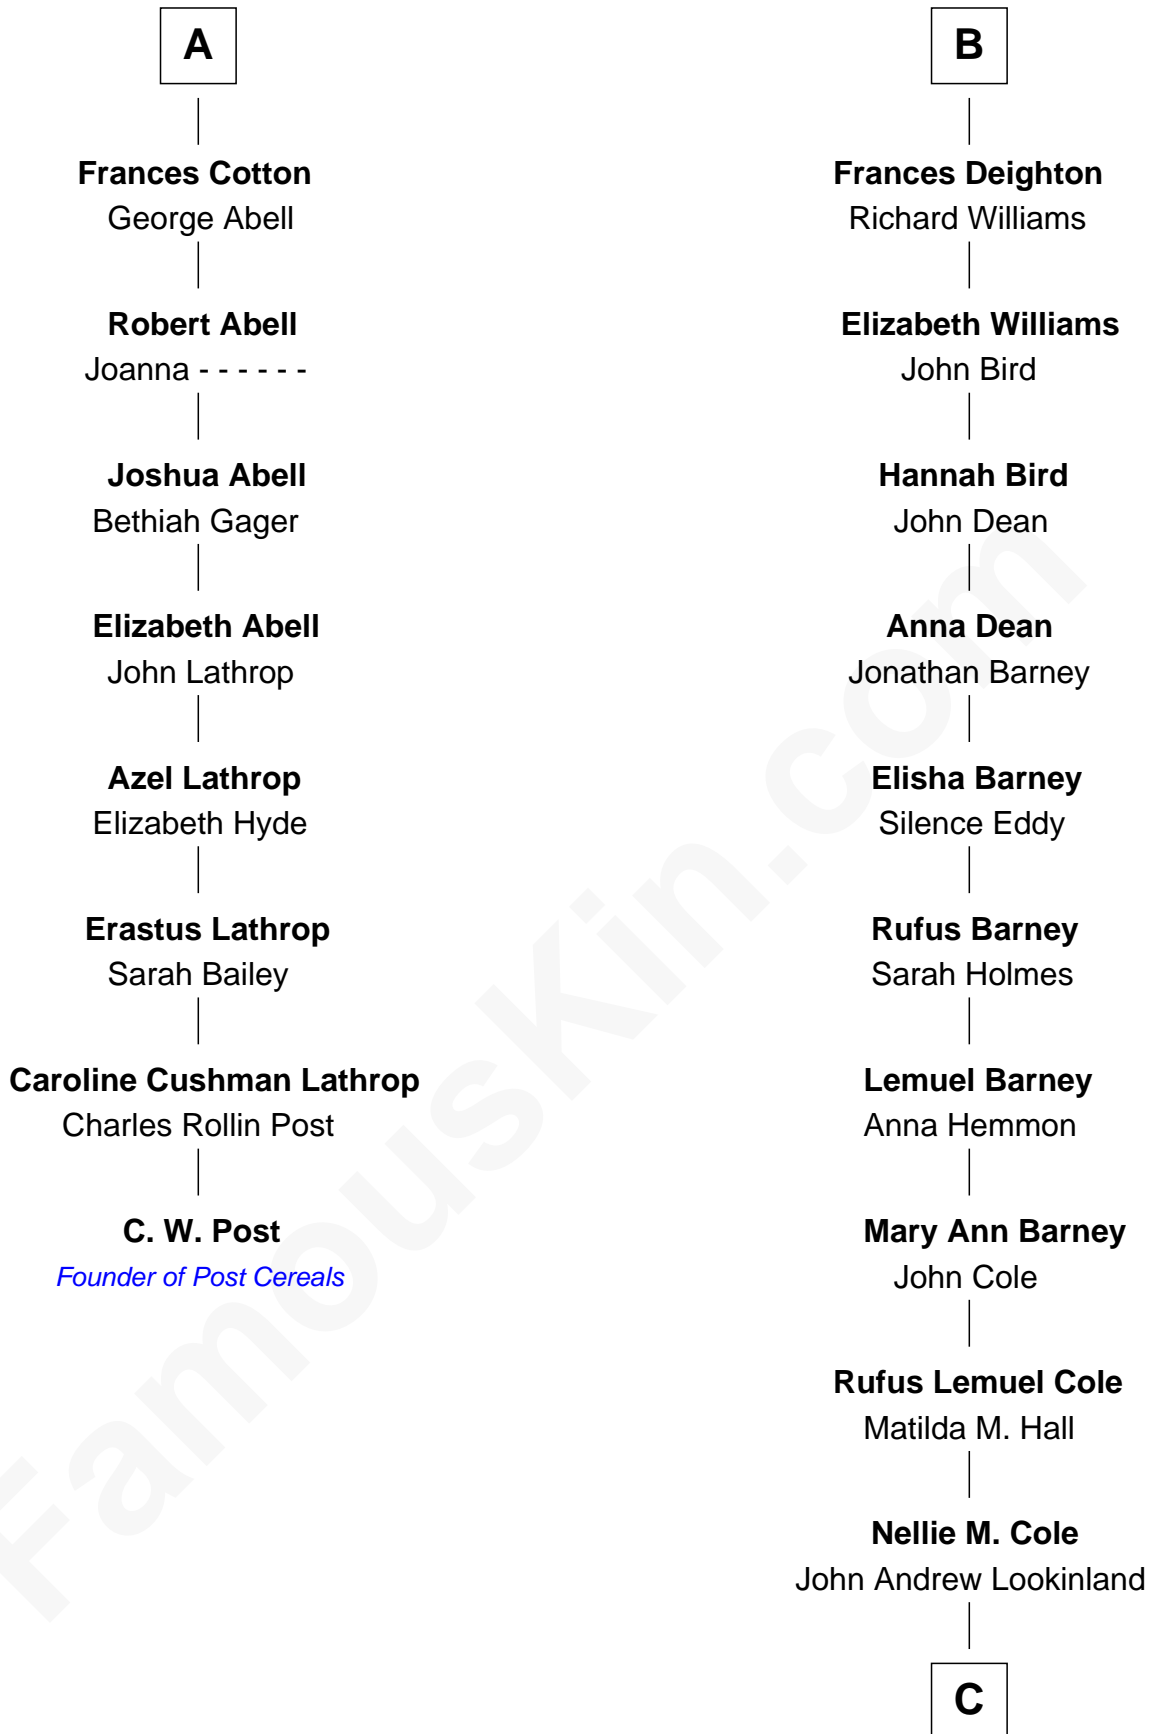

# FamousKin.com Relationship Chart of

**C. W. Post**

*Founder of Post Cereals*

14th cousin 5 times removed of

**Michael Lookinland**

*TV Actor*

**Sir Edmund Ferrers**

Ellen Roche

**C**

**Orrin Paul Lookinland**

Madeline Tait

**Paul Russell Lookinland**

Karen Ruth McKinney

**Michael Lookinland**

*TV Actor*

FamousKin.com