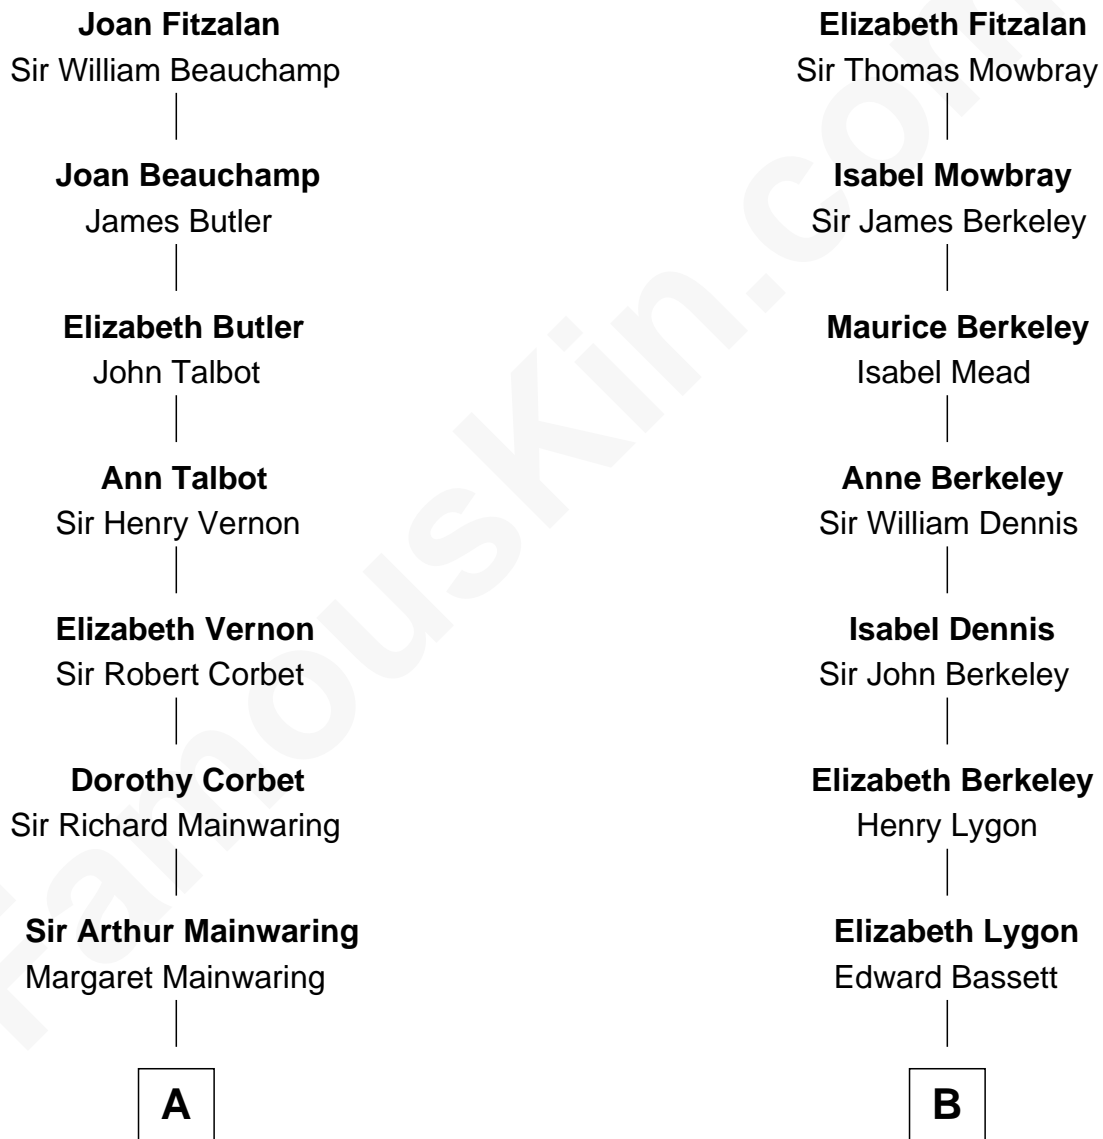

FamousKin.com Relationship Chart of

C. W. Post

Founder of Post Cereals

15th cousin 5 times removed of

Michael Lookinland

TV Actor

Sir Richard Fitzalan

Elizabeth de Bohun