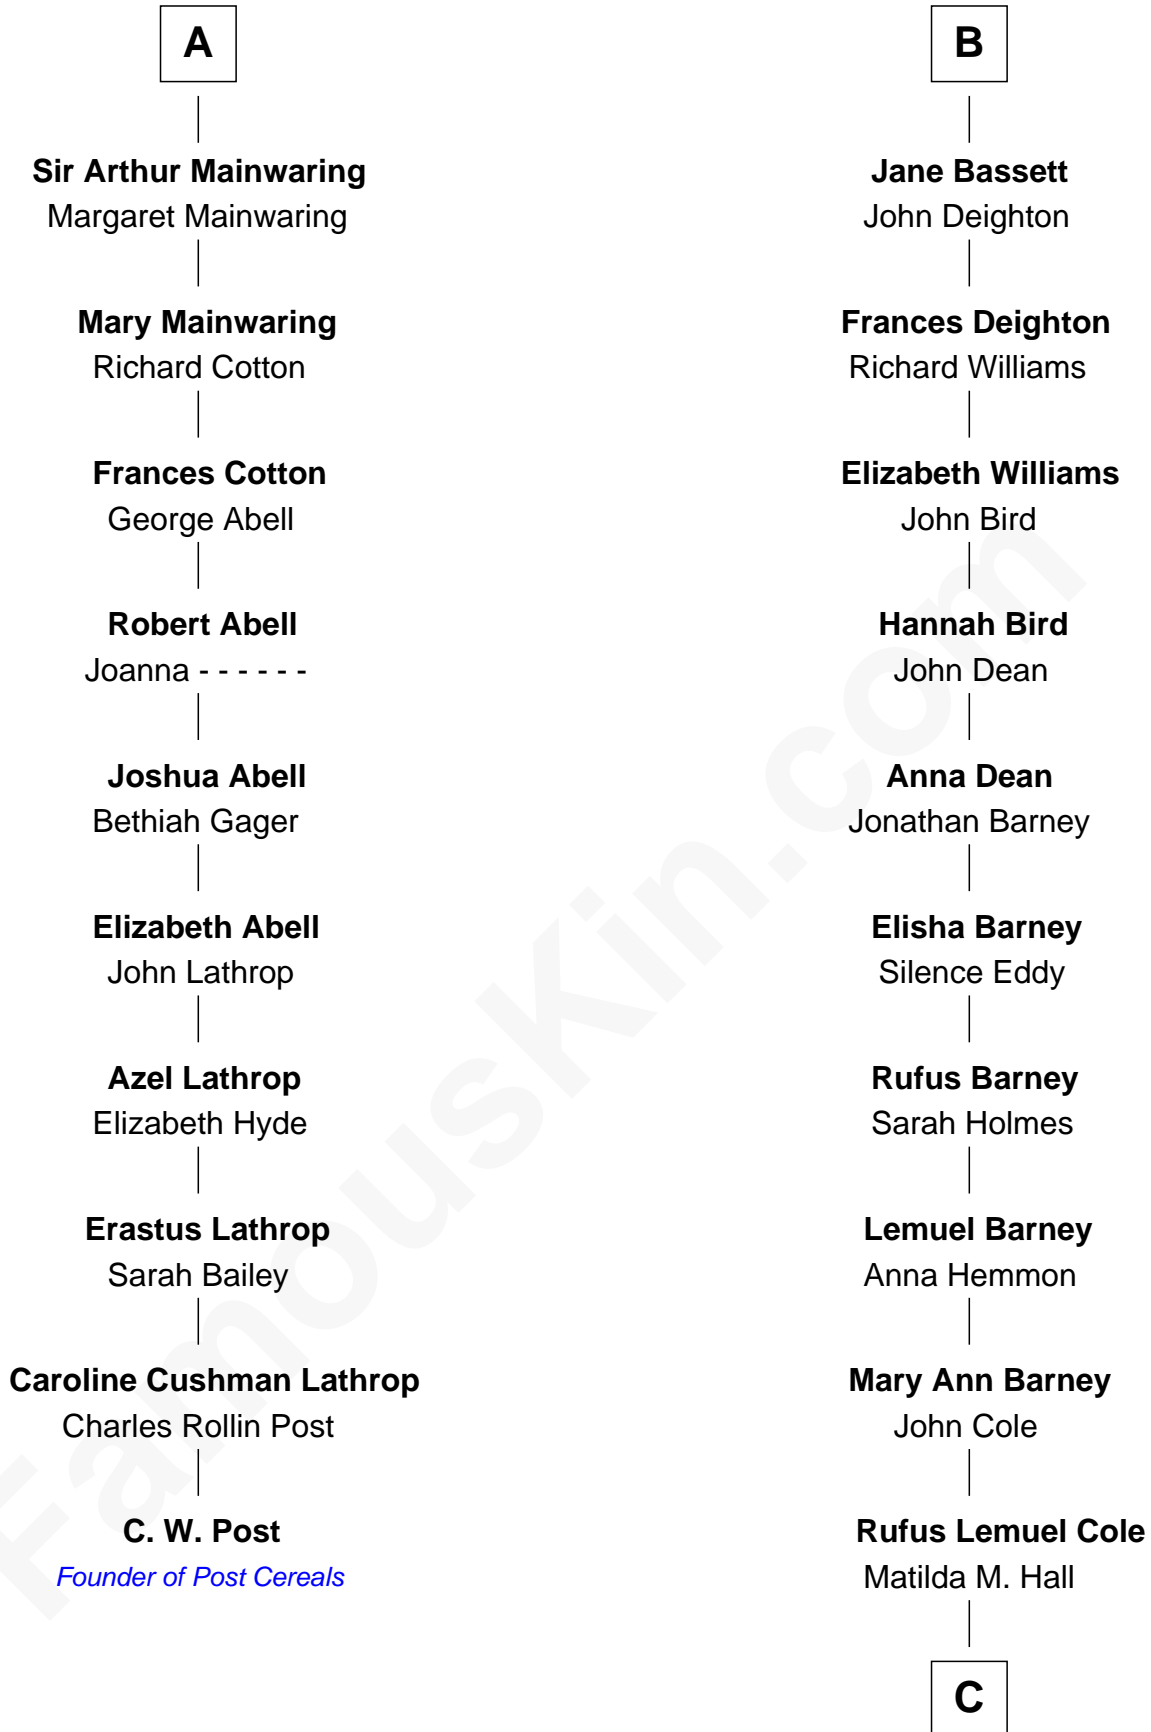

FamousKin.com Relationship Chart of

C. W. Post

Founder of Post Cereals

16th cousin 4 times removed of

Michael Lookinland

TV Actor

John de Mowbray
Elizabeth de Segrave

C

—
Nellie M. Cole

John Andrew Lookinland

—
Orrin Paul Lookinland

Madeline Tait

—
Paul Russell Lookinland

Karen Ruth McKinney

—
Michael Lookinland

TV Actor