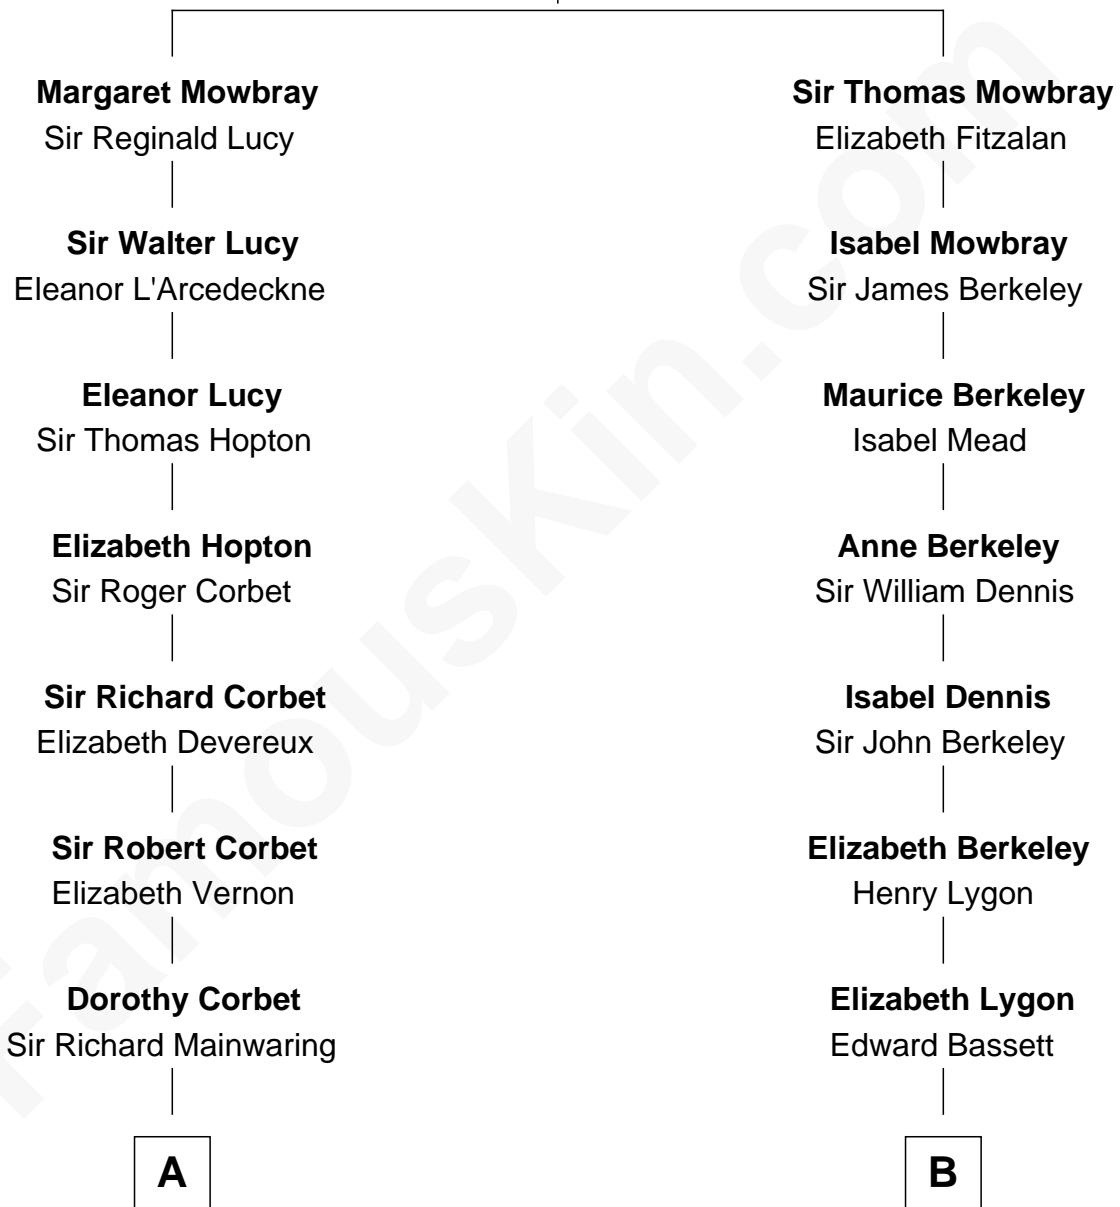

FamousKin.com Relationship Chart of

C. W. Post

Founder of Post Cereals

16th cousin 4 times removed of

Michael Lookinland

TV Actor

John de Mowbray
Elizabeth de Segrave

C

—
Nellie M. Cole

John Andrew Lookinland

—
Orrin Paul Lookinland

Madeline Tait

—
Paul Russell Lookinland

Karen Ruth McKinney

—
Michael Lookinland

TV Actor