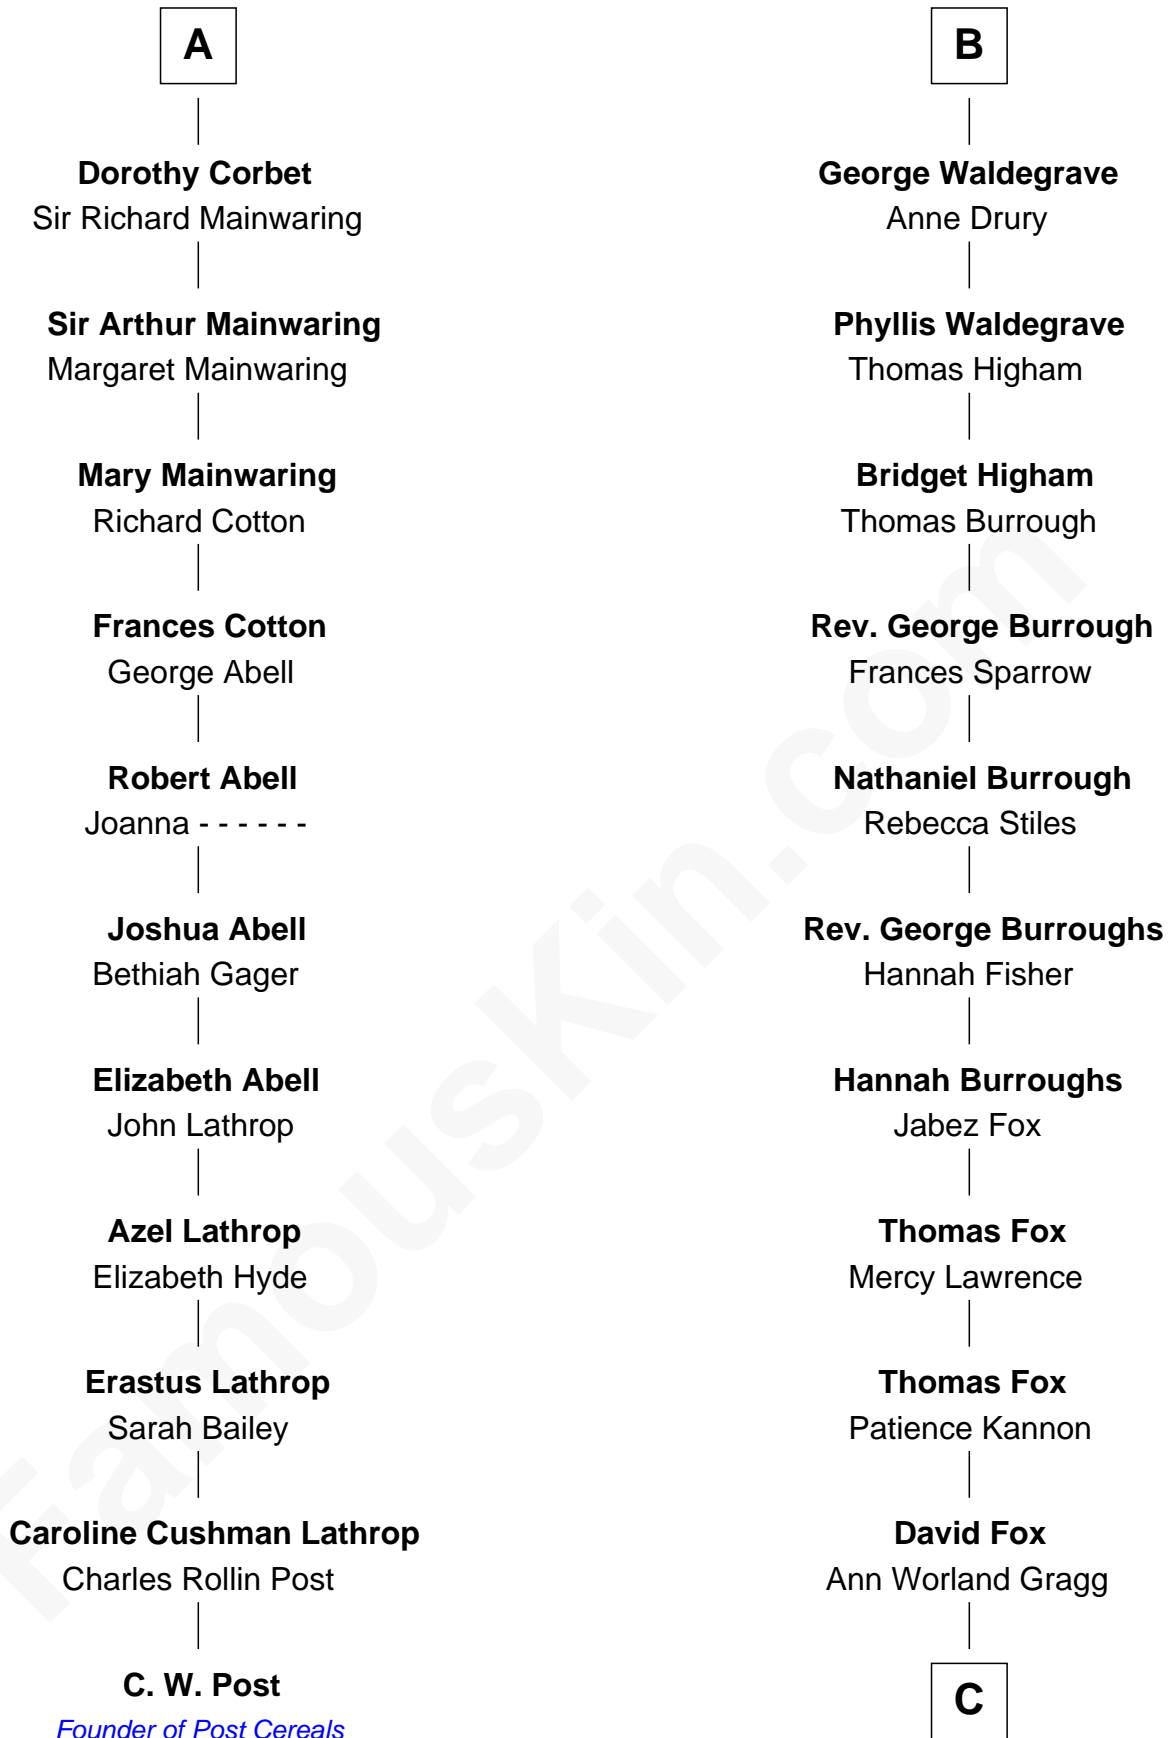

# FamousKin.com Relationship Chart of

**C. W. Post**

*Founder of Post Cereals*

17th cousin 4 times removed of

**Bob Moore**

*Co-Founder, Bob's Red Mill*

**William de Ros**  
Maude de Vaux

**Sir William de Ros**  
Margery de Badlesmere

**Maud de Roos**  
John de Welles

**Anne de Welles**  
James Butler

**James Butler**  
Joan Beauchamp

**Elizabeth Butler**  
John Talbot

**Ann Talbot**  
Sir Henry Vernon

**Elizabeth Vernon**  
Sir Robert Corbet

**A**

**Agnes de Ros**  
Pain de Tibetot

**Sir John de Tibetot**  
Margaret de Badlesmere

**Sir Robert de Tibetot**  
Margaret Deincourt

**Elizabeth de Tibetot**  
Sir Philip le Despencer

**Margery Despencer**  
Sir Roger Wentworth

**Henry Wentworth**  
Elizabeth Howard

**Margery Wentworth**  
Sir William Waldegrave

**B**

C

**Morris Fox**

Sarah A. Smith

**Violette Fox**

Daniel Francis Learnard