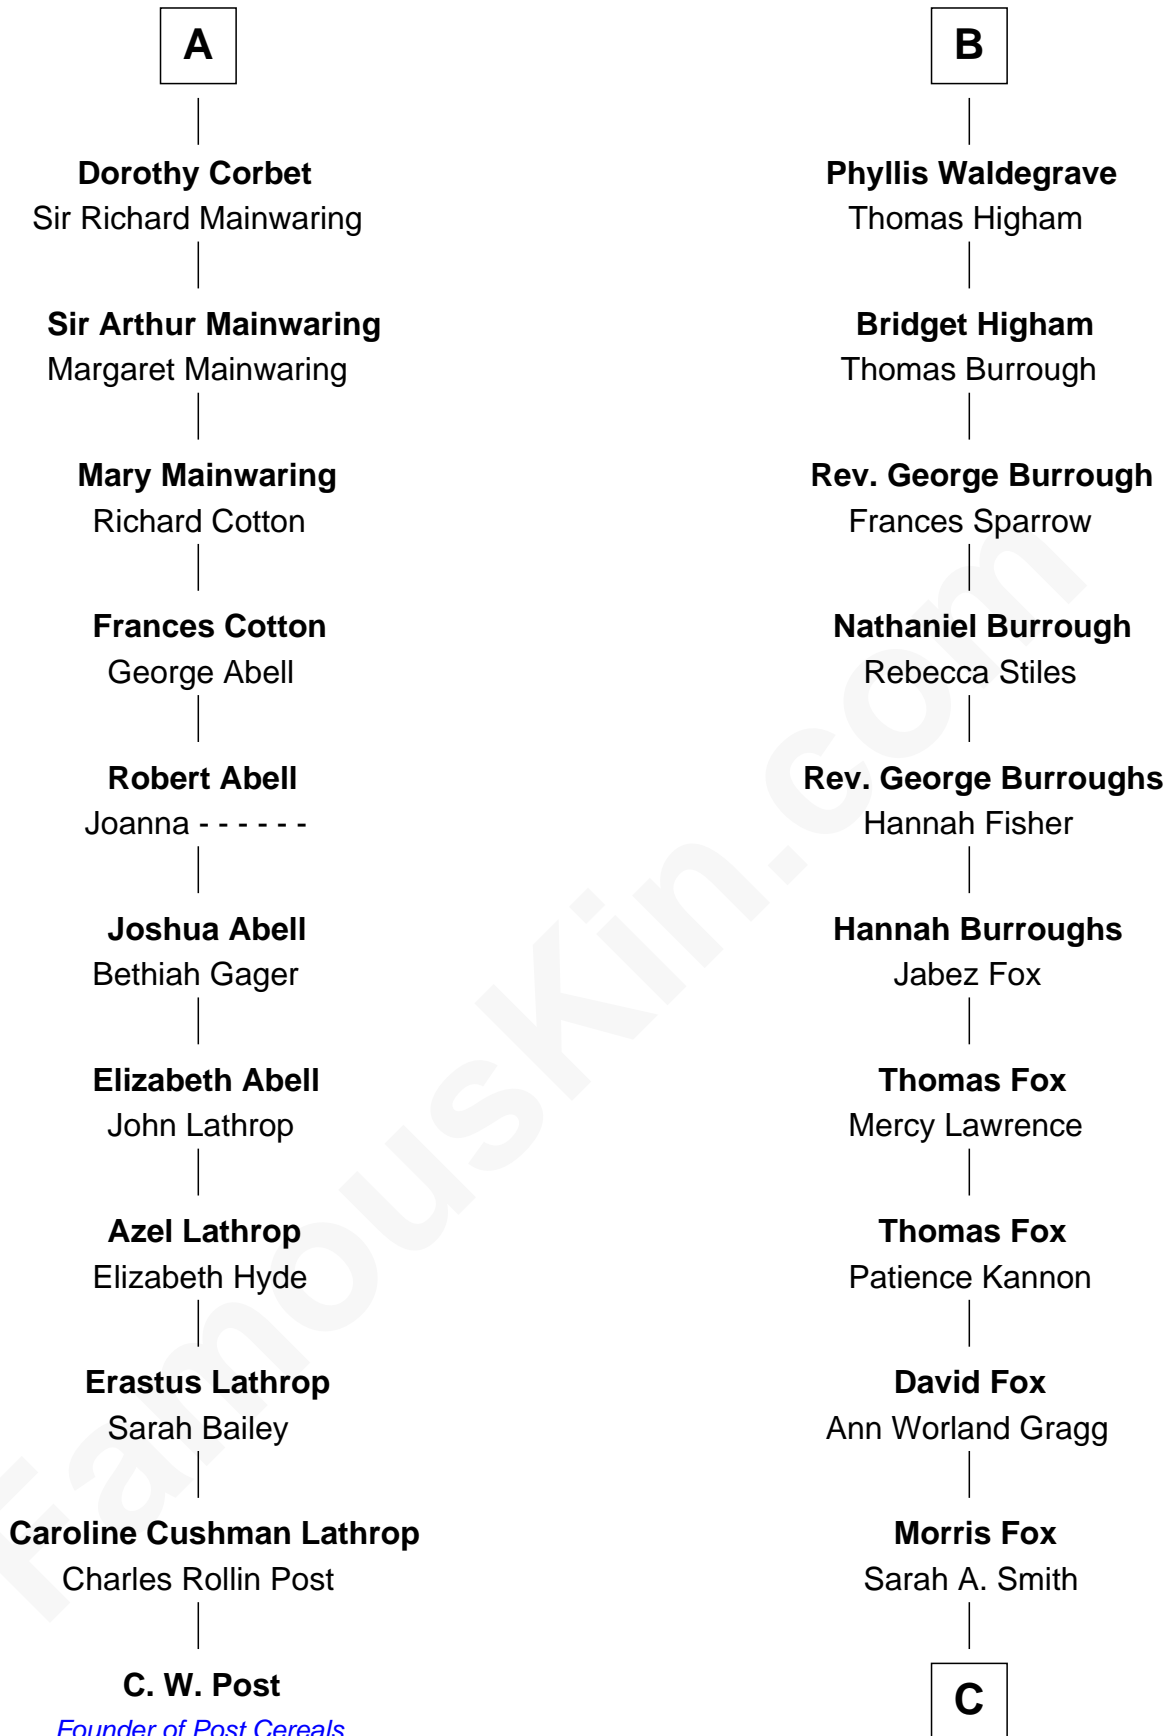

# FamousKin.com Relationship Chart of

**C. W. Post**

*Founder of Post Cereals*

17th cousin 3 times removed of

**Bob Moore**

*Co-Founder, Bob's Red Mill*

**Bartholomew de Badlesmere**

Margaret de Clare

Sir John de Tibetot

**Sir Robert de Tibetot**

Margaret Deincourt

**Elizabeth de Tibetot**

Sir Philip le Despencer

**Margery Despencer**

Sir Roger Wentworth

**Henry Wentworth**

Elizabeth Howard

**Margery Wentworth**

Sir William Waldegrave

**George Waldegrave**

Anne Drury

**B**

**C**

—  
**Violette Fox**

Daniel Francis Learnard

—  
**Clinton Morris Learnard**

Gertrude Maud Yost

—  
**Doris Dell Learnard**

Kenneth Earl Moore

—  
**Bob Moore**

*Co-Founder, Bob's Red Mill*