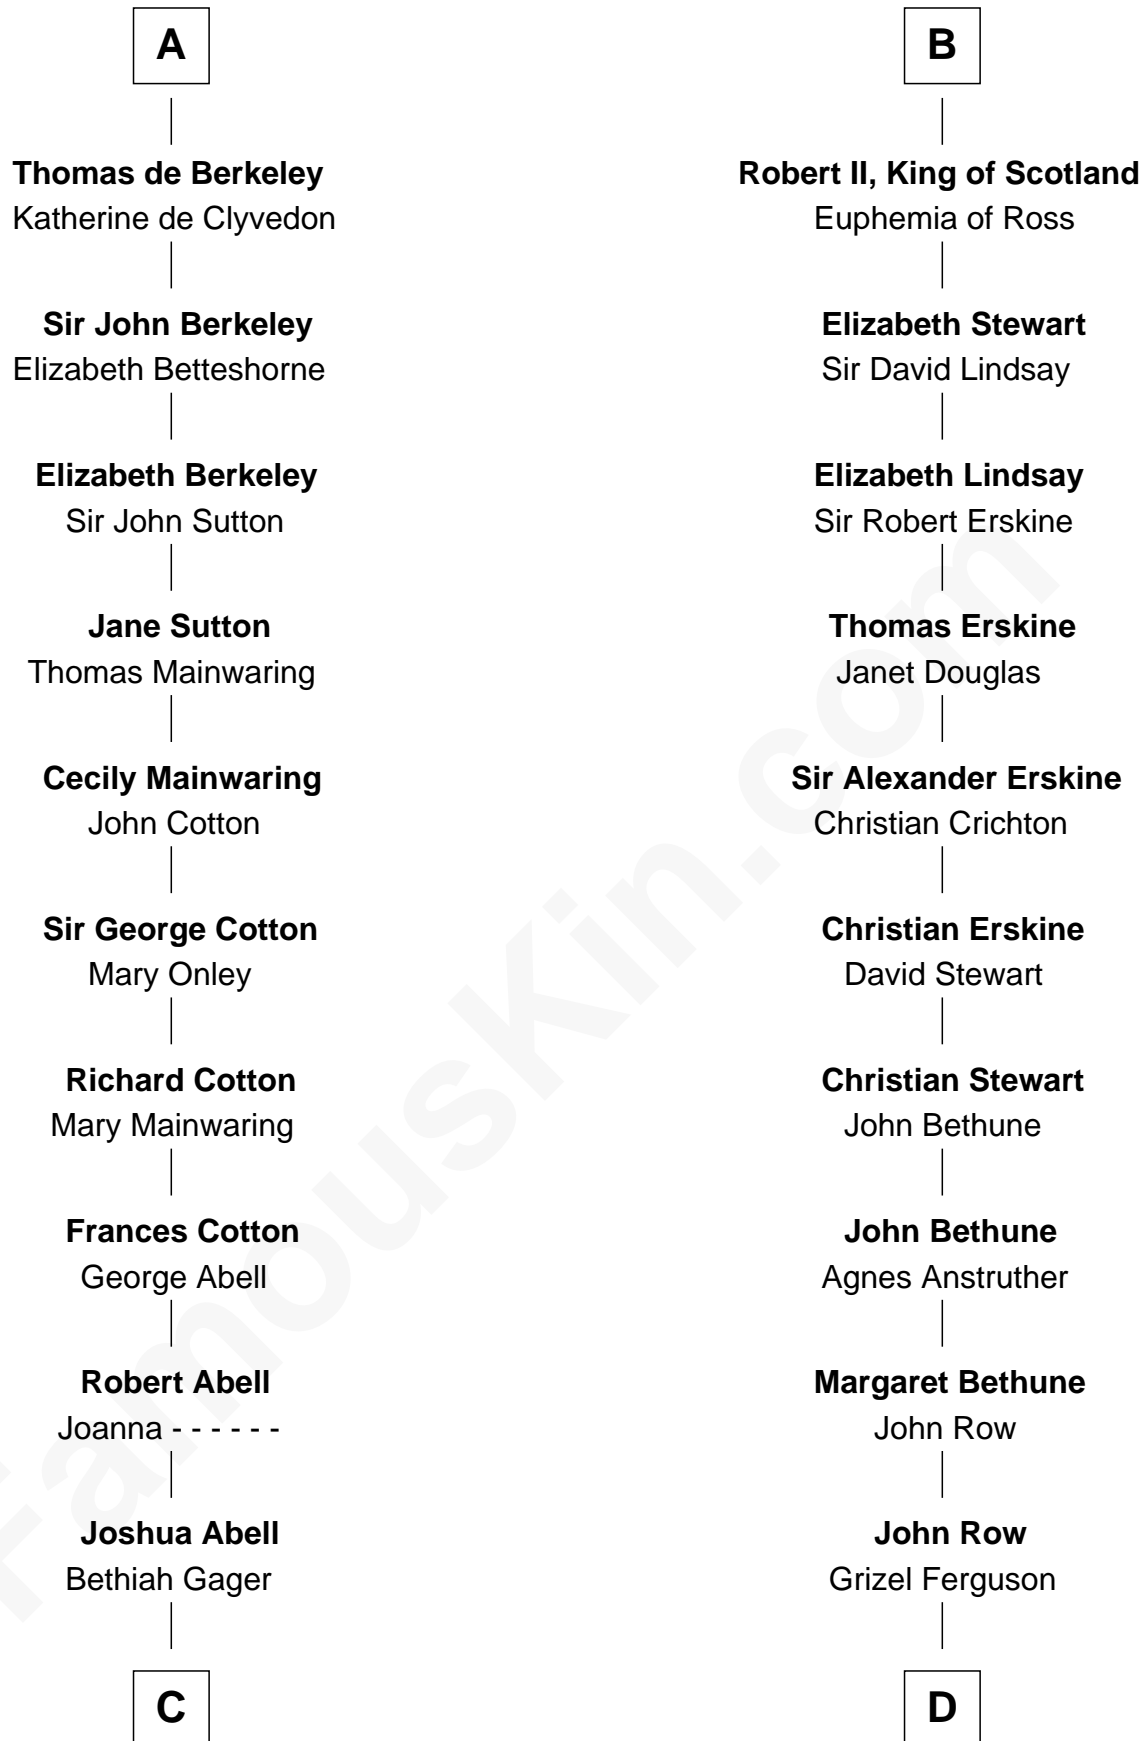

FamousKin.com Relationship Chart of

C. W. Post

Founder of Post Cereals

21st cousin of

General Hugh Mercer

American Revolution

Maud of Northumberland

with husband
Simon I de St. Liz

Joan de Ferrers
Sir Thomas de Berkeley

Sir Maurice de Berkeley
Eve la Zouche

Henry of Huntingdon
Ada de Warenne

David of Huntingdon
Maud of Chester

Isabella of Huntingdon
Robert de Bruce

Robert de Bruce
Isabella de Clare

Sir Robert de Brus
Marjorie of Carrick

Robert I, King of Scotland
Isabella of Mar

Marjorie Bruce
Walter Stewart

A

B

C

Elizabeth Abell

John Lathrop