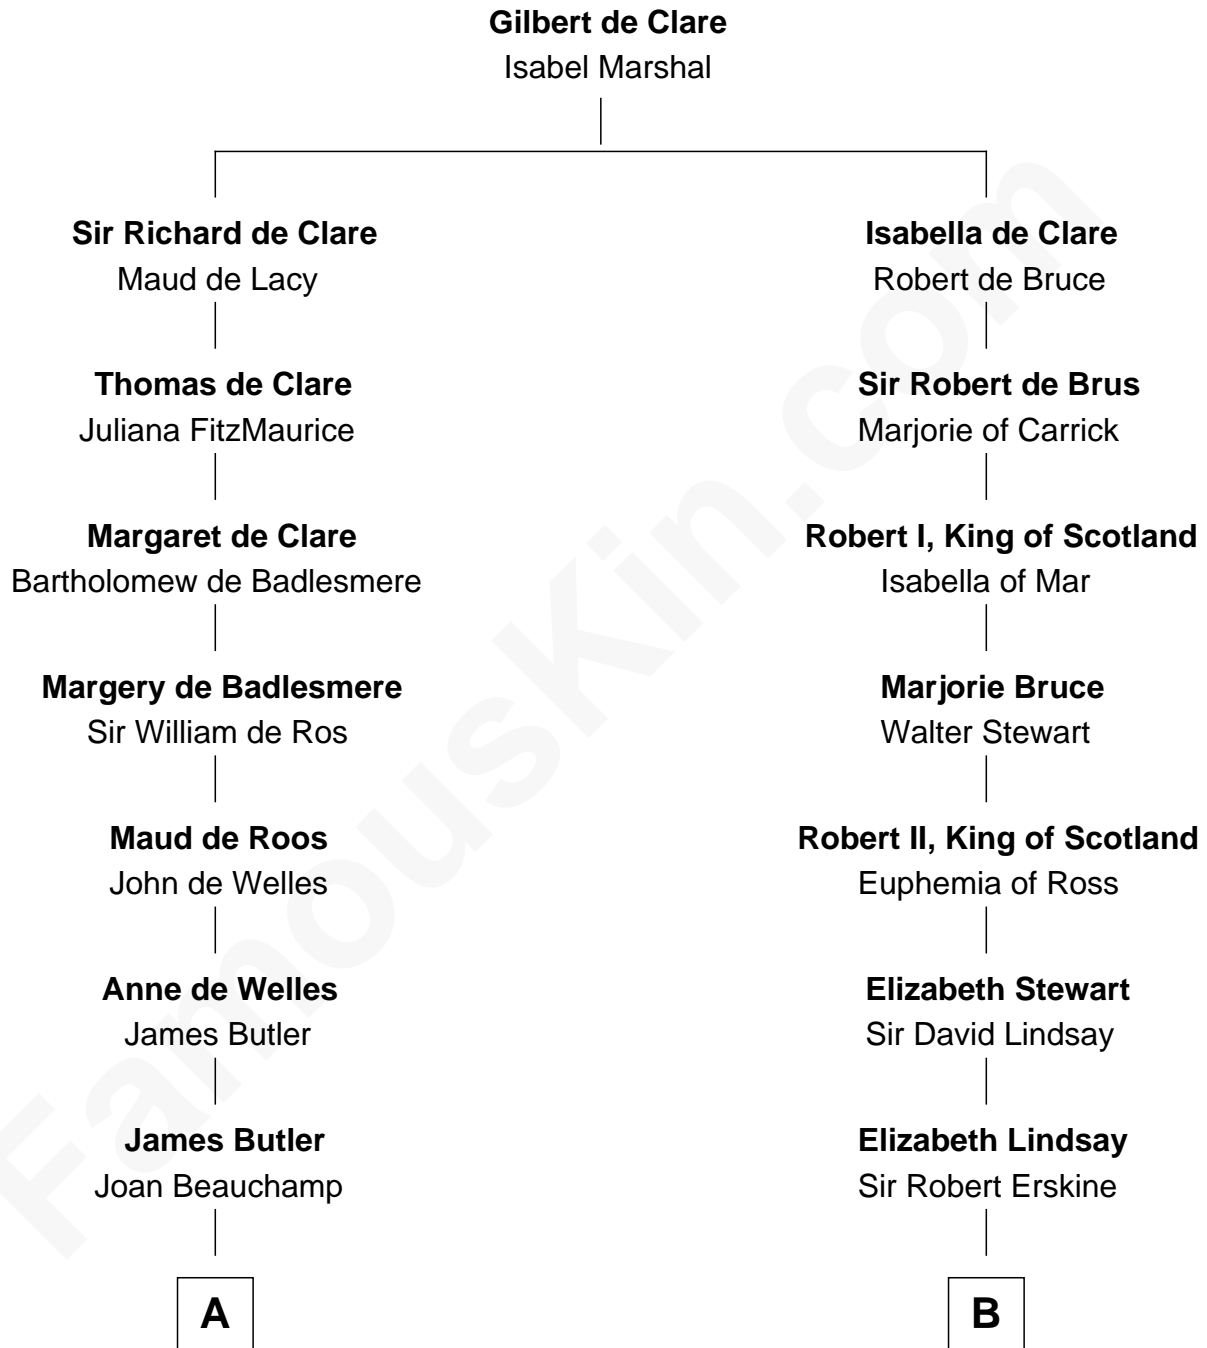

FamousKin.com Relationship Chart of

C. W. Post

Founder of Post Cereals

18th cousin 2 times removed of

General Hugh Mercer

American Revolution

FamousKin.com