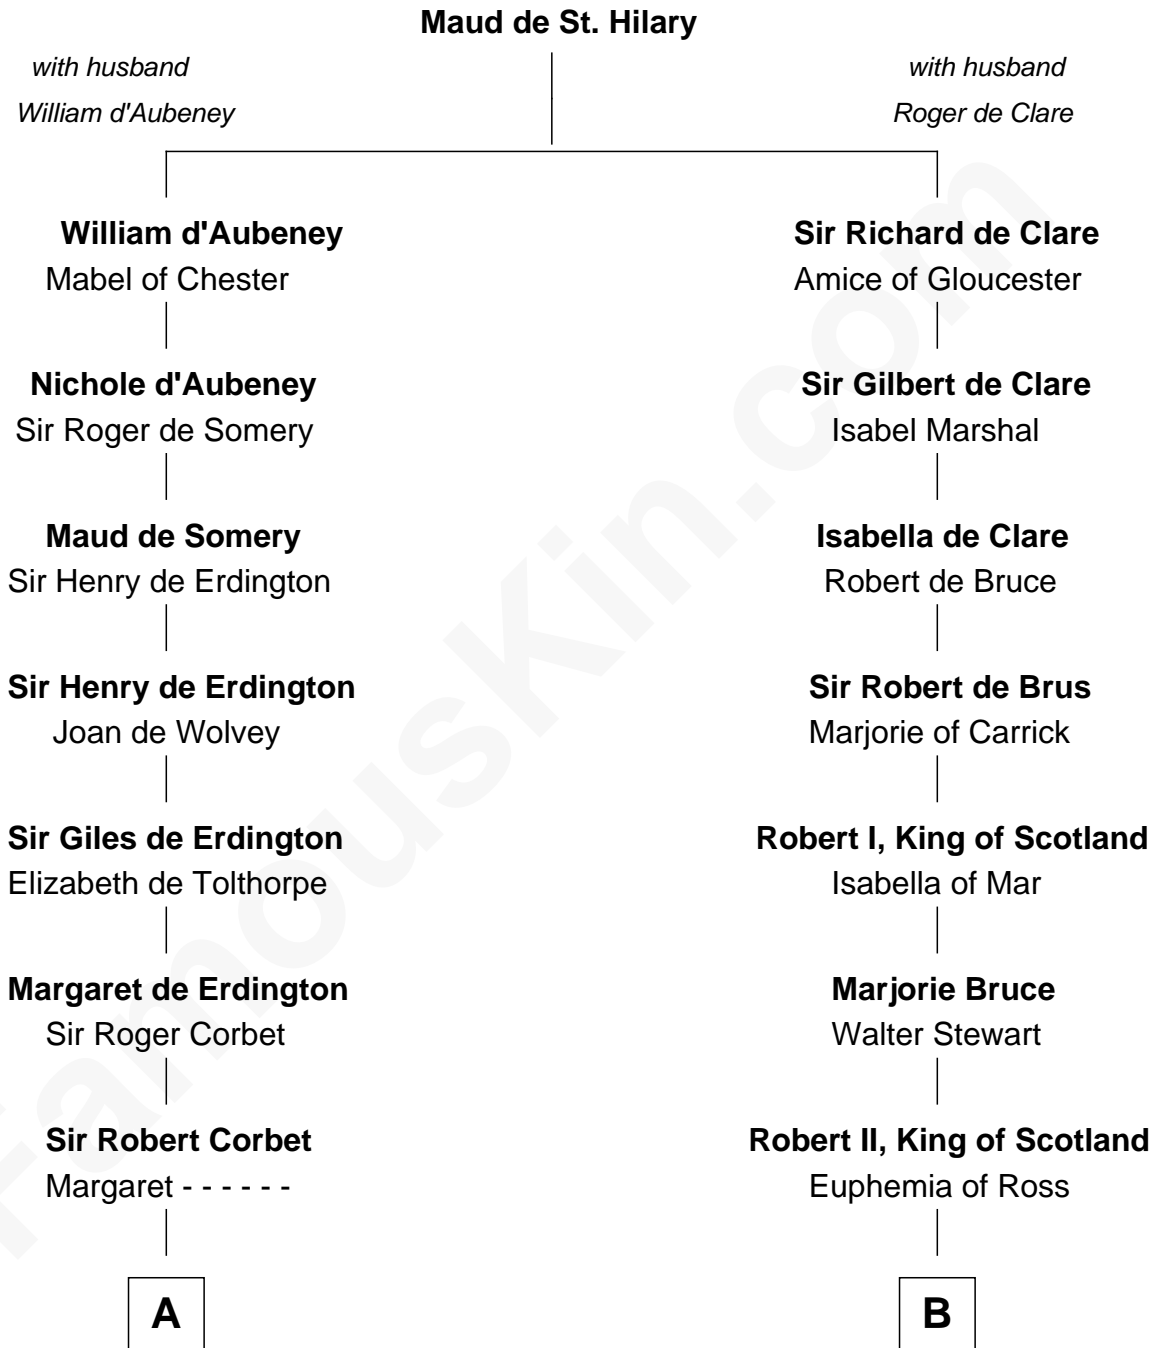

# FamousKin.com Relationship Chart of

**C. W. Post**

*Founder of Post Cereals*

20th cousin of

**General Hugh Mercer**

*American Revolution*

**C**

**Azel Lathrop**  
Elizabeth Hyde

**Erastus Lathrop**  
Sarah Bailey

**Caroline Cushman Lathrop**  
Charles Rollin Post

**C. W. Post**  
*Founder of Post Cereals*

**D**

**Lilias Row**  
John Mercer

**Thomas Mercer**  
Isabel Smith

**William Mercer**  
Anne Munro

**General Hugh Mercer**  
*American Revolution*