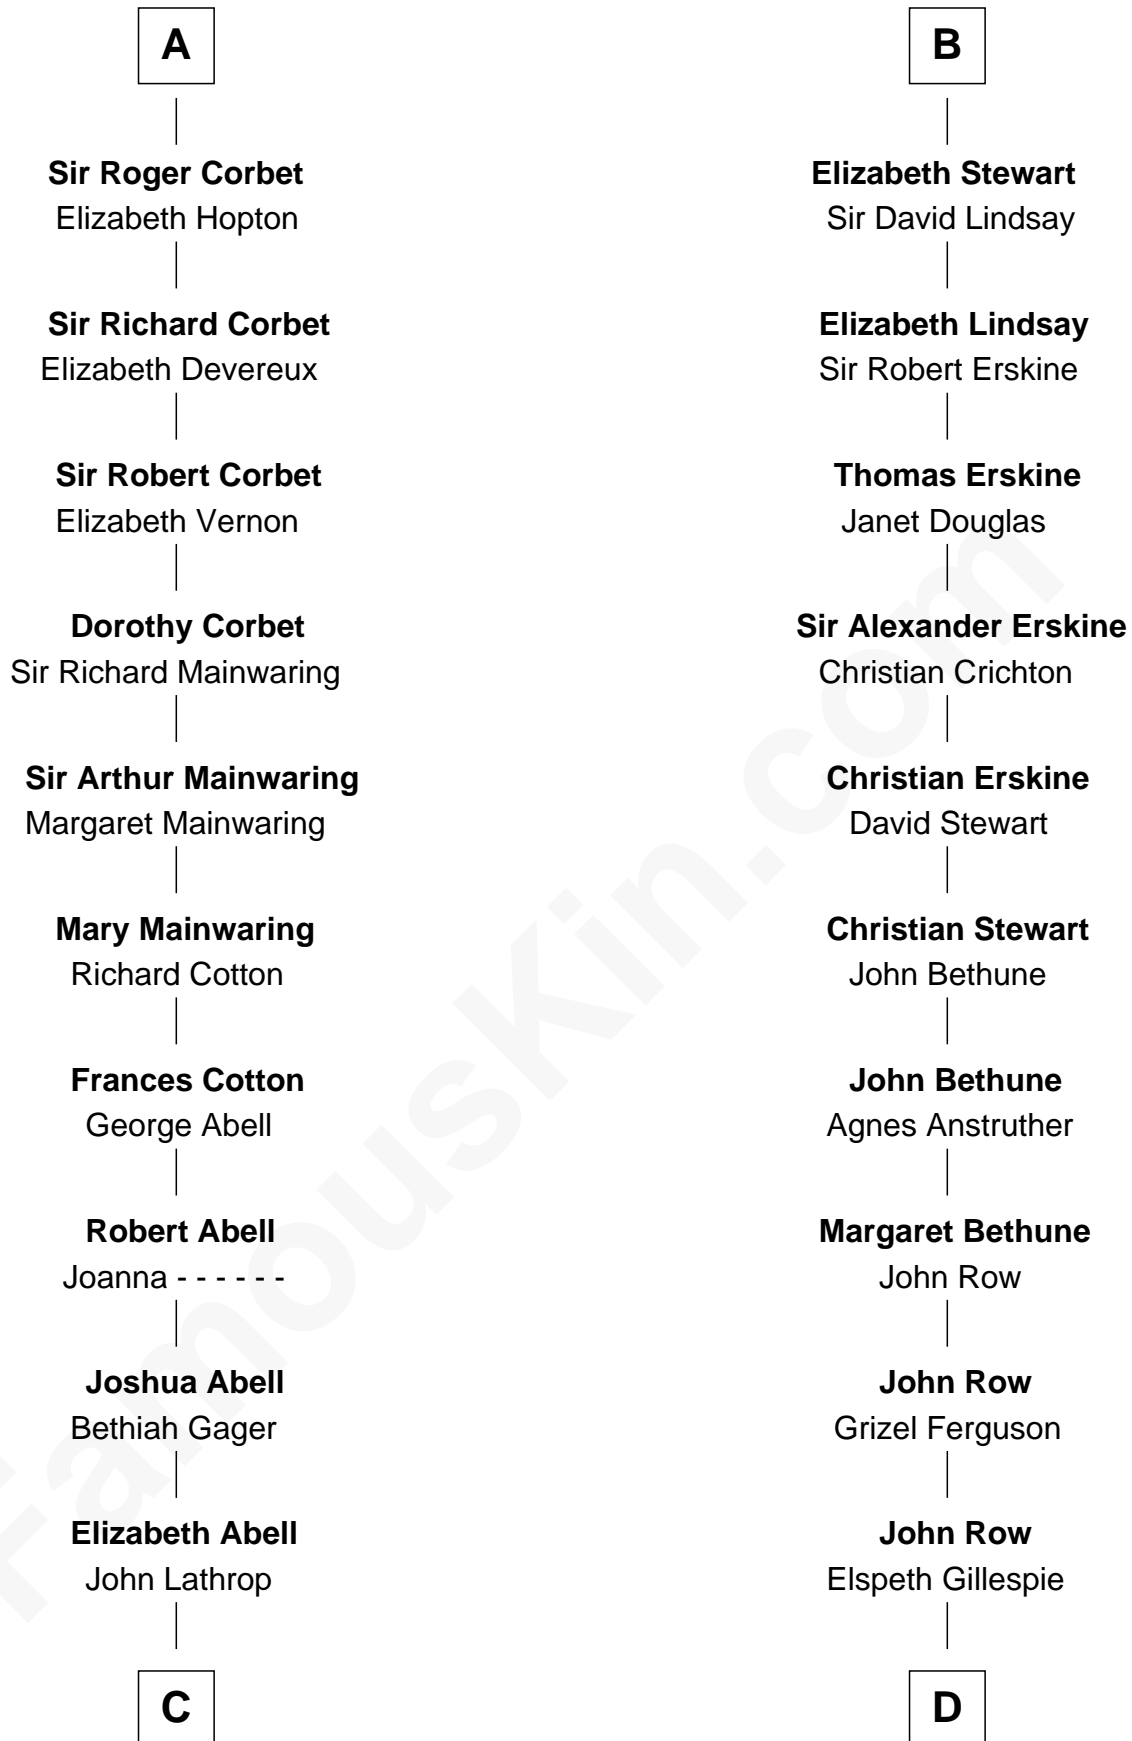

# FamousKin.com Relationship Chart of

**C. W. Post**

*Founder of Post Cereals*

20th cousin of

**General Hugh Mercer**

*American Revolution*

**C**

**Azel Lathrop**  
Elizabeth Hyde

**Erastus Lathrop**  
Sarah Bailey

**Caroline Cushman Lathrop**  
Charles Rollin Post

**C. W. Post**  
*Founder of Post Cereals*

**D**

**Lilias Row**  
John Mercer

**Thomas Mercer**  
Isabel Smith

**William Mercer**  
Anne Munro

**General Hugh Mercer**  
*American Revolution*