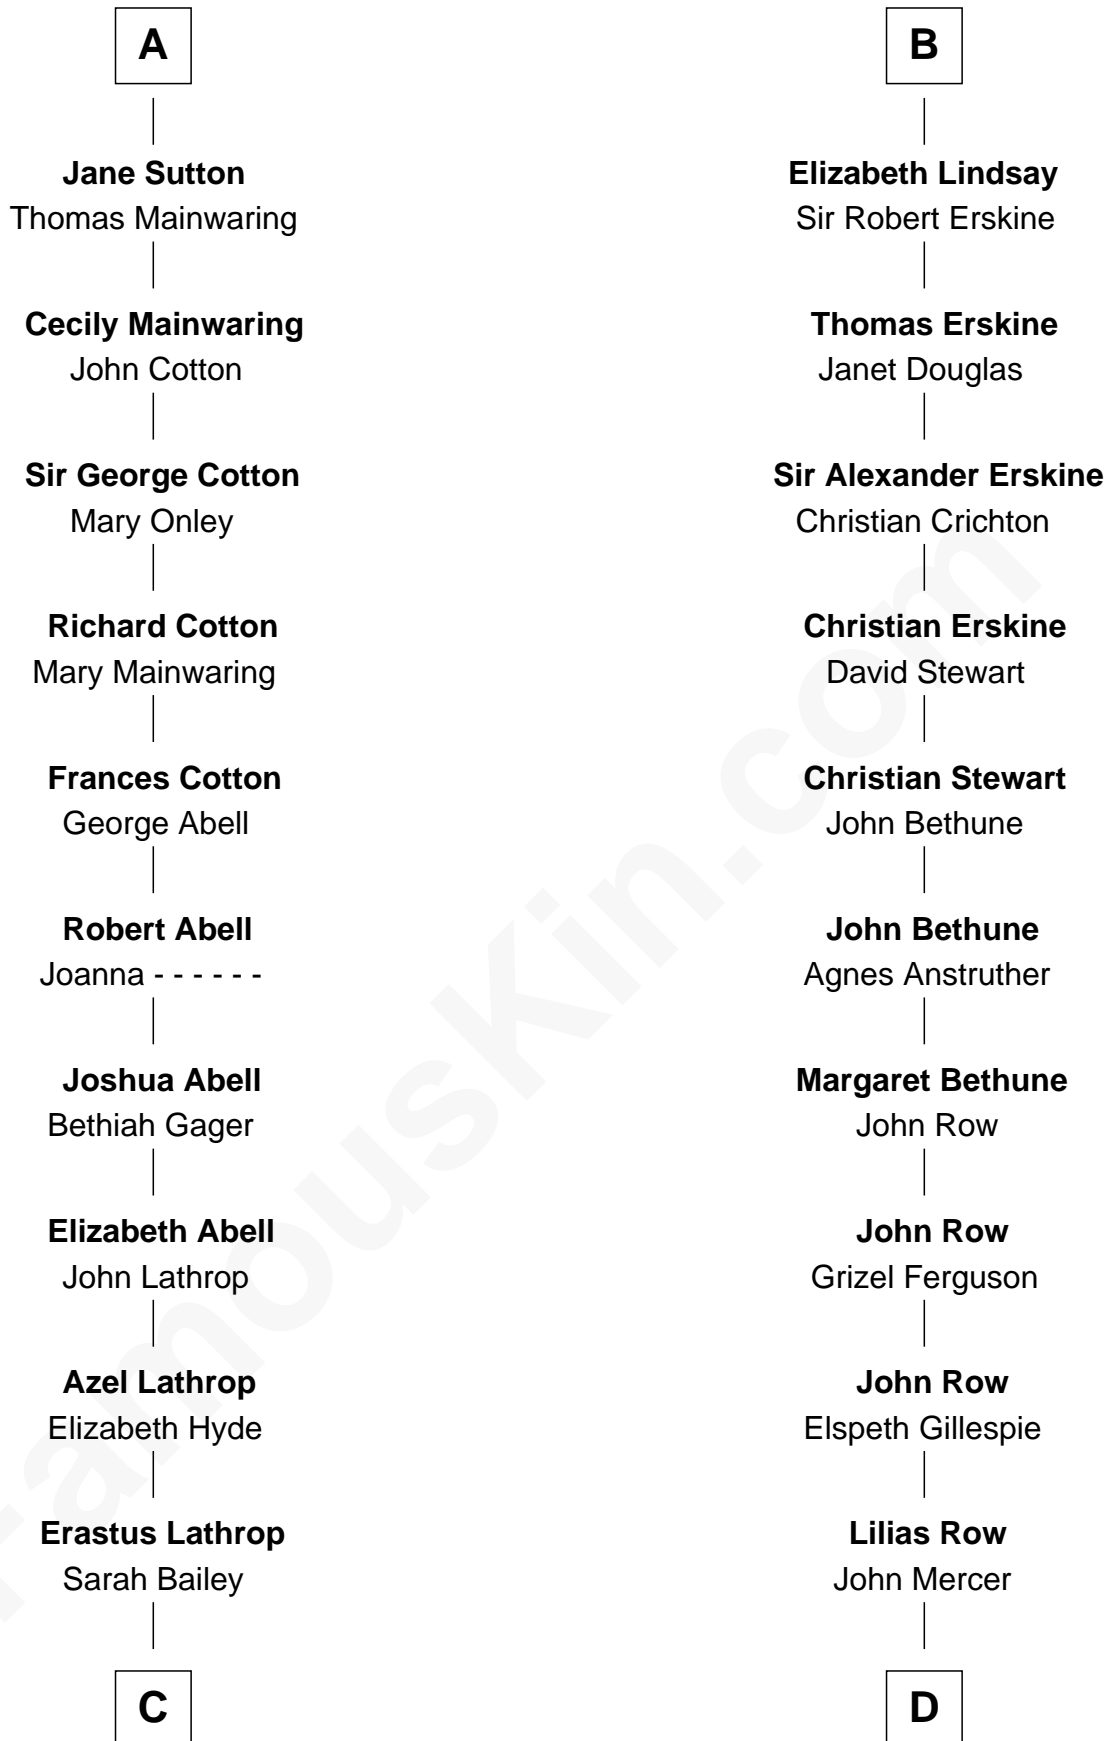

FamousKin.com Relationship Chart of

C. W. Post

Founder of Post Cereals

18th cousin 1 time removed of

General Hugh Mercer

American Revolution

Sir William Marshal

Isabel de Clare

FamousKin.com