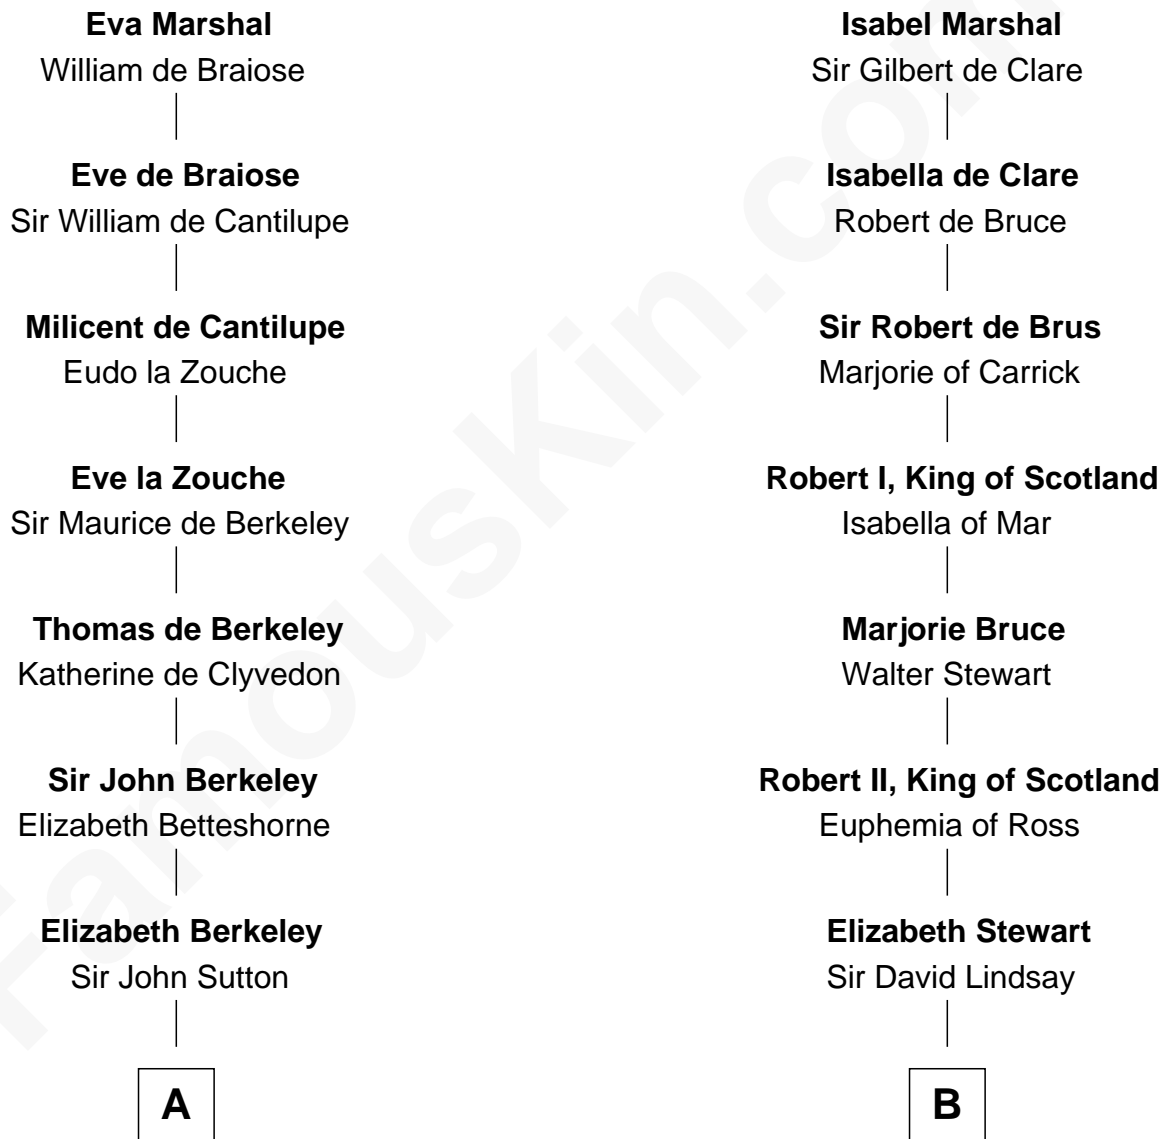

FamousKin.com Relationship Chart of

C. W. Post

Founder of Post Cereals

18th cousin 1 time removed of

General Hugh Mercer

American Revolution

Sir William Marshal

Isabel de Clare

FamousKin.com