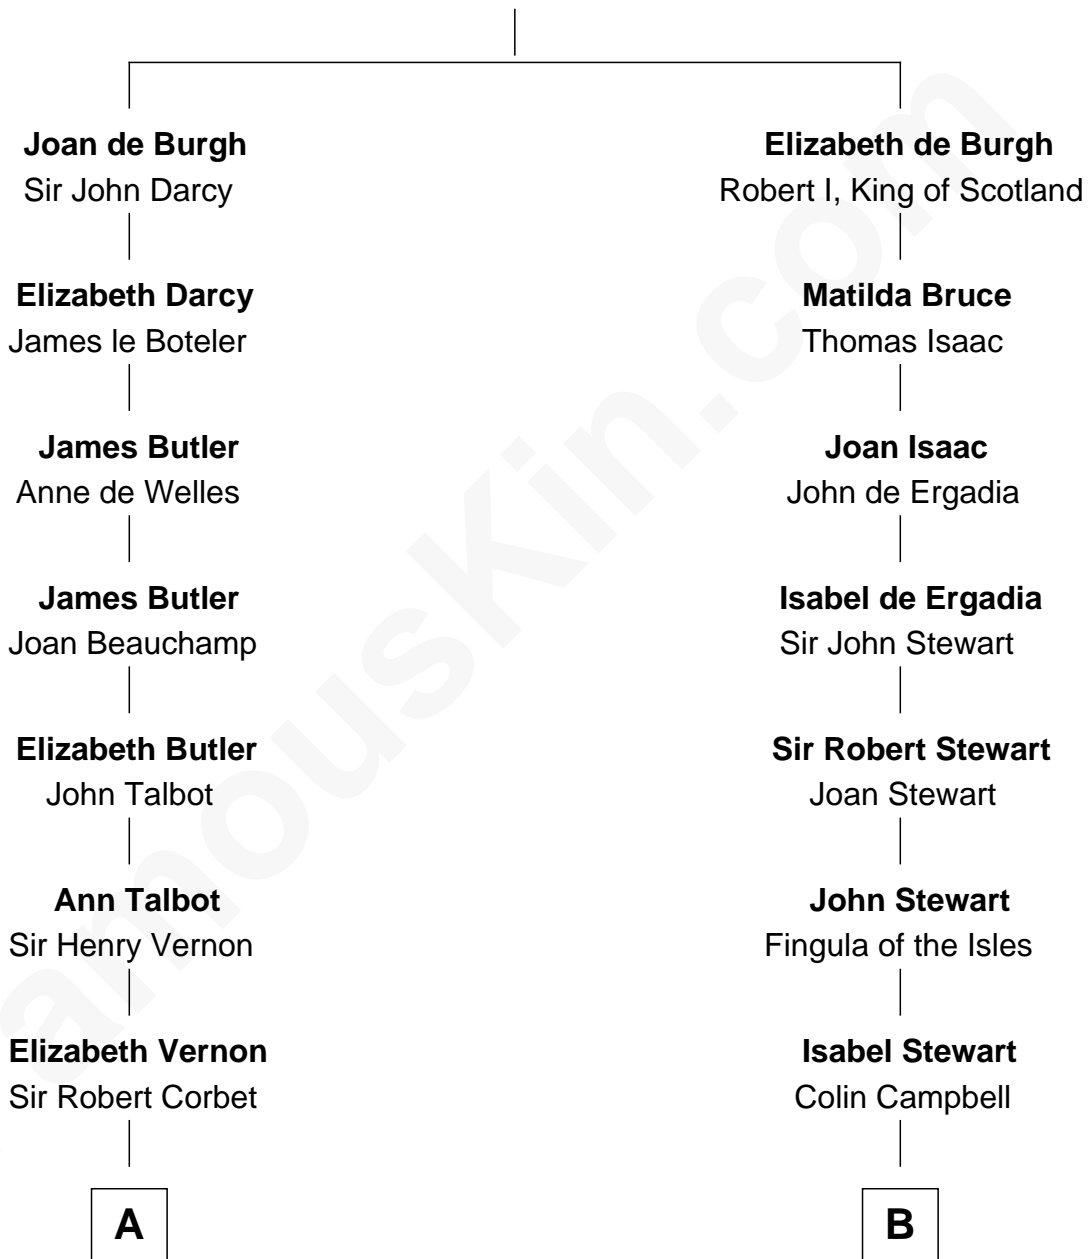

FamousKin.com Relationship Chart of

C. W. Post

Founder of Post Cereals

17th cousin 3 times removed of

Johnny Mercer

Songwriter and Co-Founder of Capitol Records

Sir Richard de Burgh

Margaret - - - - -

C

—
Gen. Hugh Weedon Mercer

Mary Stiles Anderson

—
George Anderson Mercer

Nanny Maury Herndon

—
George Anderson Mercer

Lillian Elizabeth Ciucevich

—
Johnny Mercer