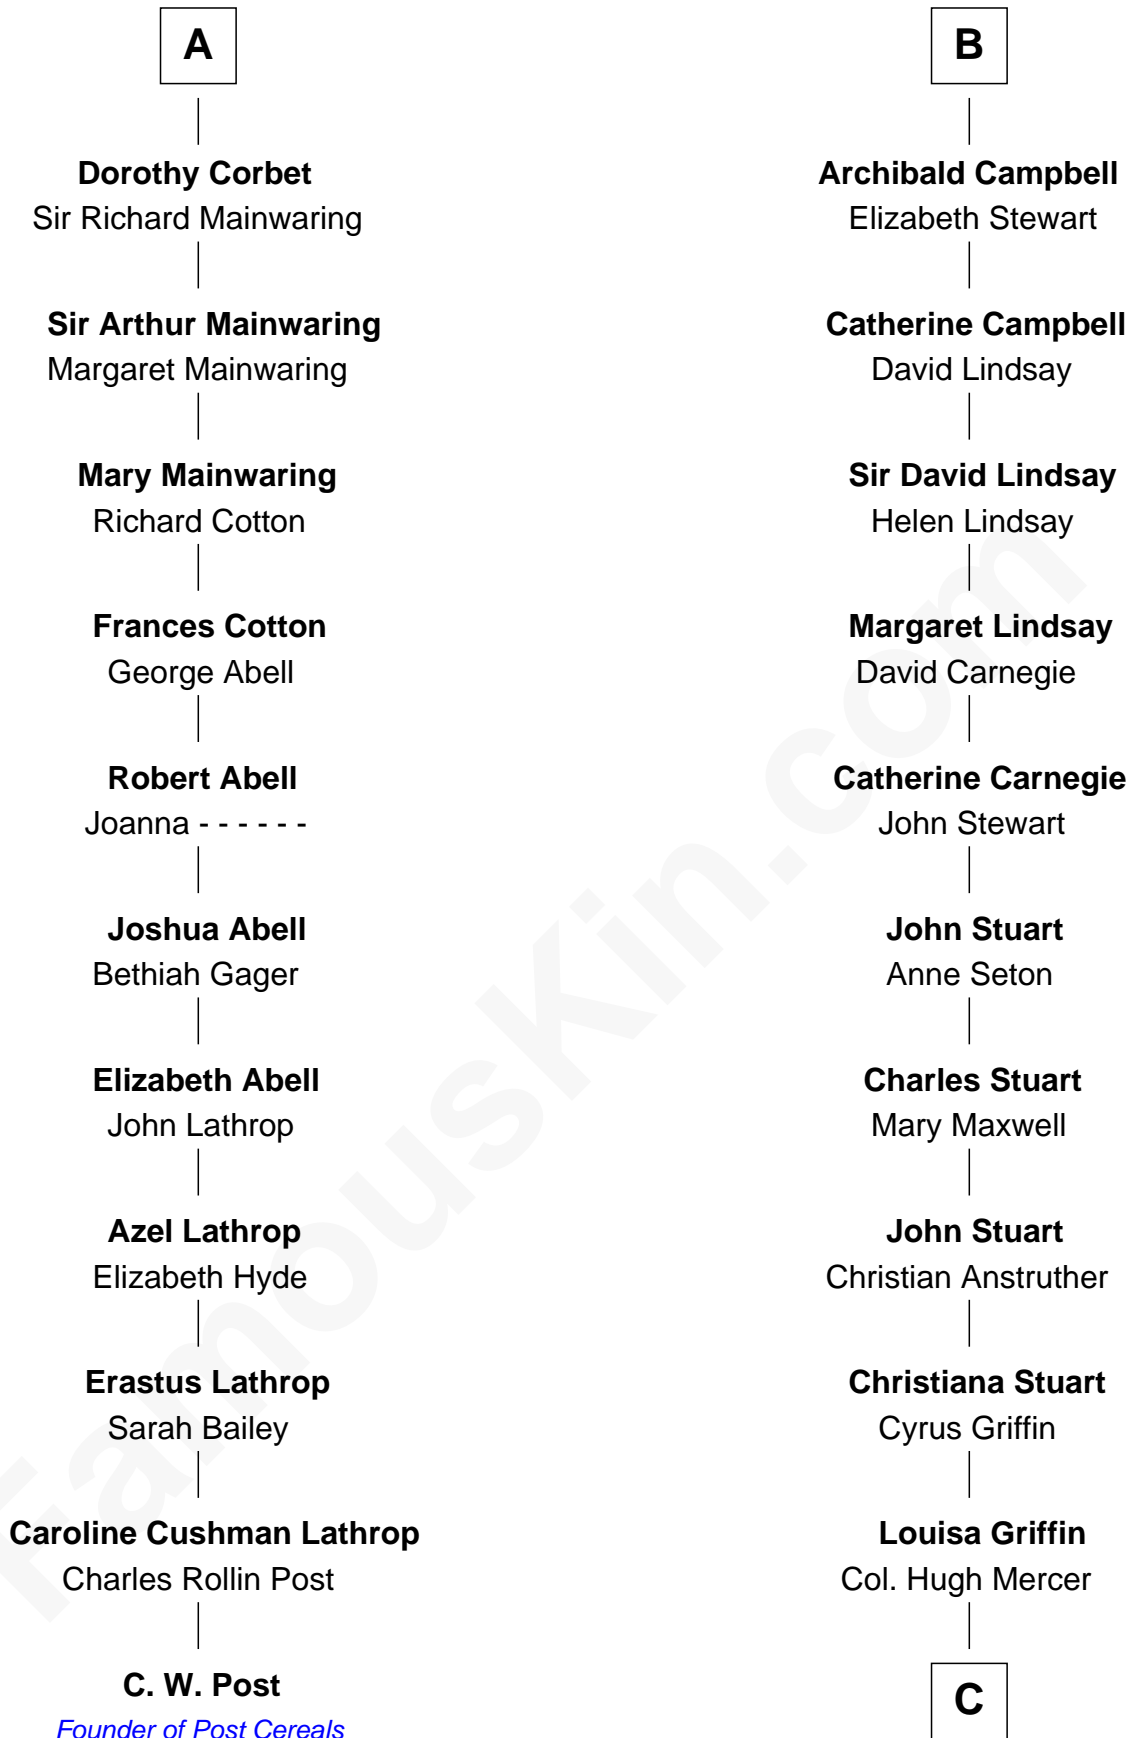

FamousKin.com Relationship Chart of

C. W. Post

Founder of Post Cereals

17th cousin 3 times removed of

Johnny Mercer

Songwriter and Co-Founder of Capitol Records

Sir Richard de Burgh

Margaret - - - - -

C

—
Gen. Hugh Weedon Mercer

Mary Stiles Anderson

—
George Anderson Mercer

Nanny Maury Herndon

—
George Anderson Mercer

Lillian Elizabeth Ciucevich

—
Johnny Mercer