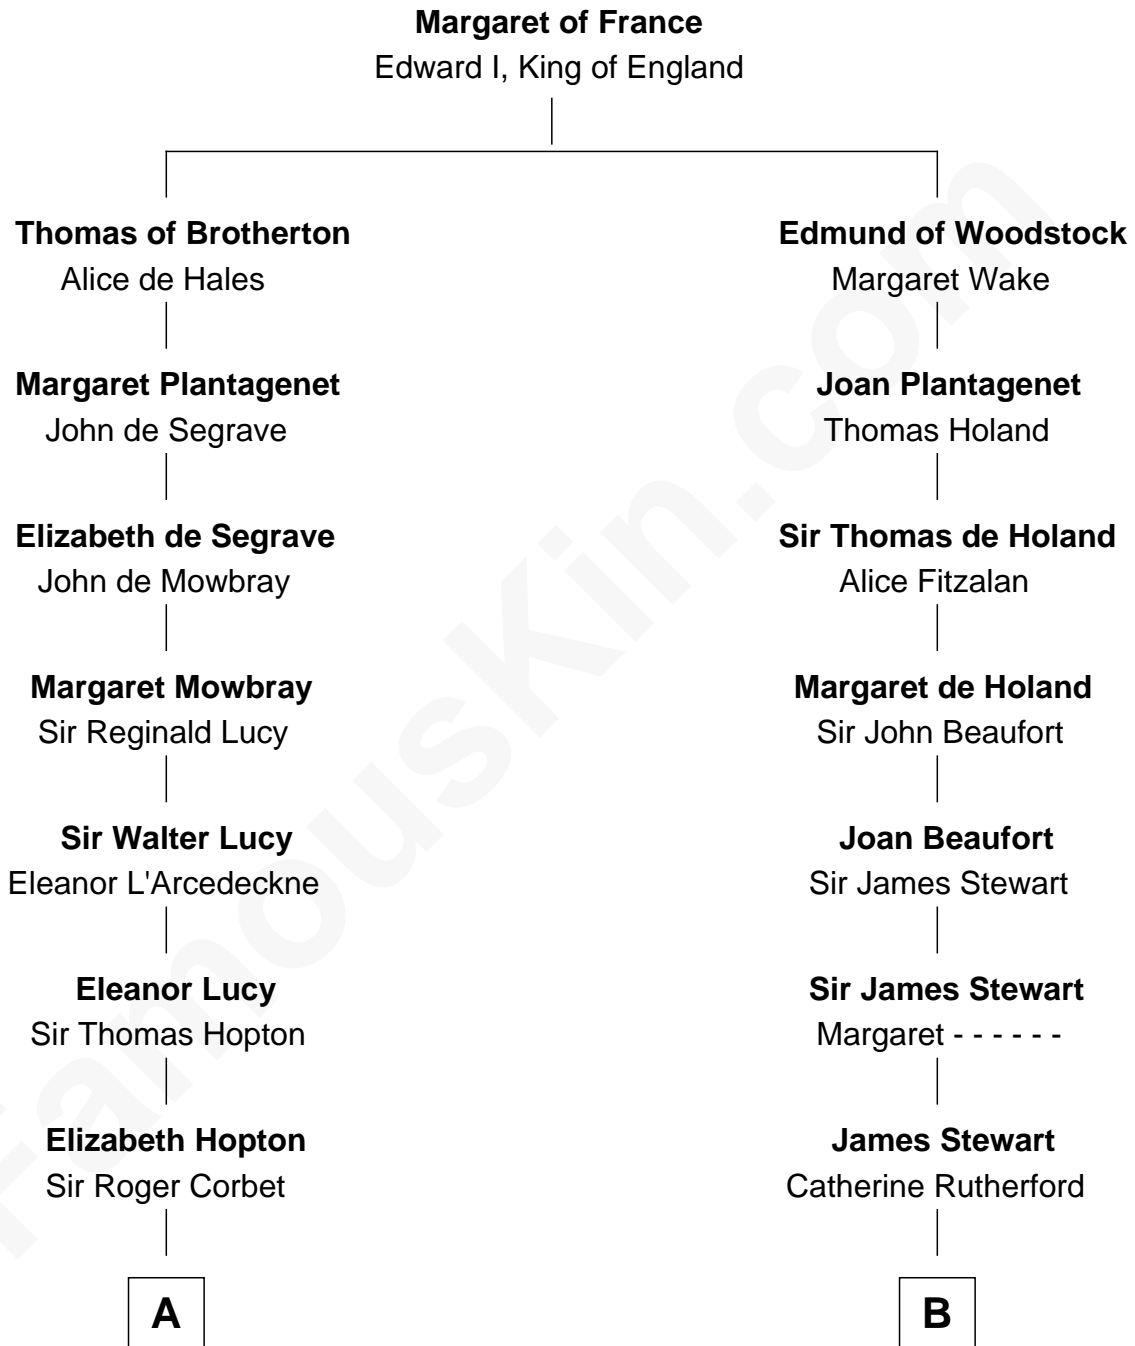

FamousKin.com Relationship Chart of

C. W. Post

Founder of Post Cereals

19th cousin of

Johnny Mercer

Songwriter and Co-Founder of Capitol Records

C

Erastus Lathrop

Sarah Bailey

Caroline Cushman Lathrop

Charles Rollin Post

C. W. Post

Founder of Post Cereals

D

George Anderson Mercer

Nanny Maury Herndon