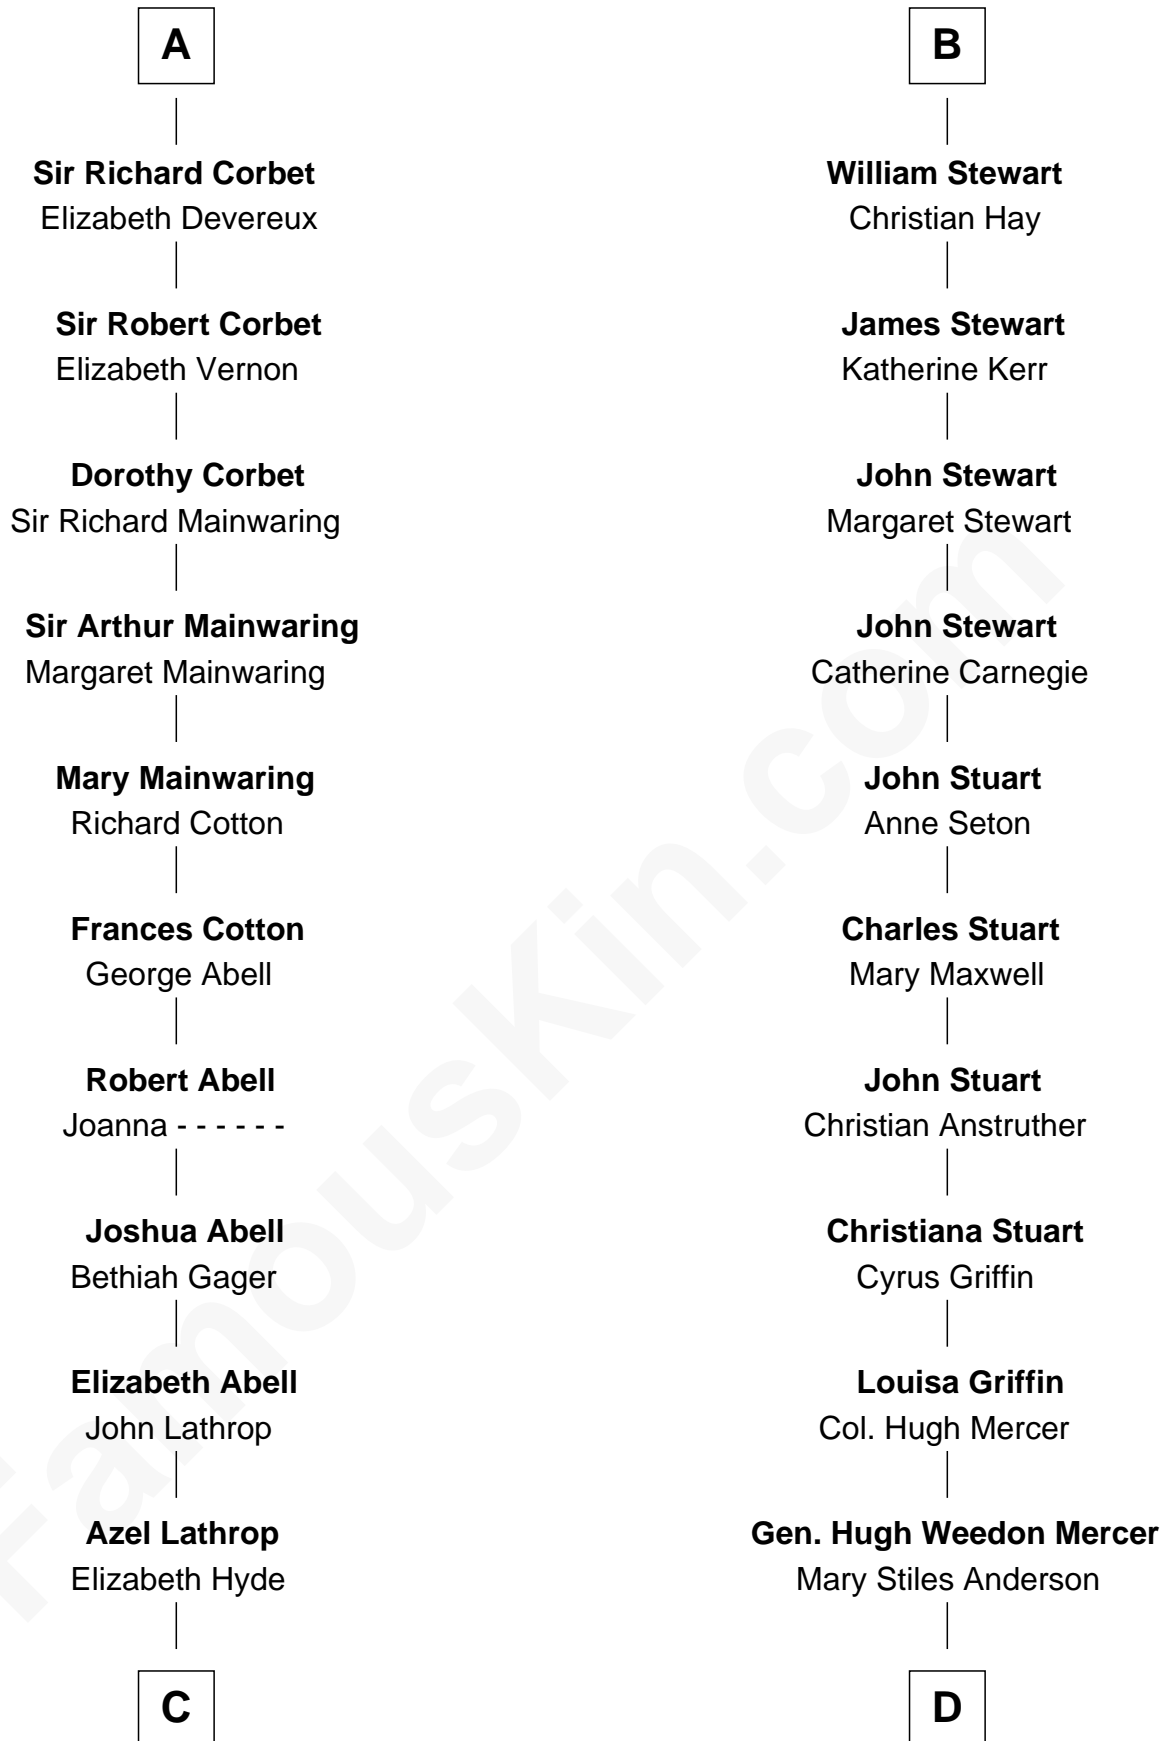

FamousKin.com Relationship Chart of

C. W. Post

Founder of Post Cereals

19th cousin of

Johnny Mercer

Songwriter and Co-Founder of Capitol Records

C

Erastus Lathrop

Sarah Bailey

Caroline Cushman Lathrop

Charles Rollin Post

C. W. Post

Founder of Post Cereals

D

George Anderson Mercer

Nanny Maury Herndon