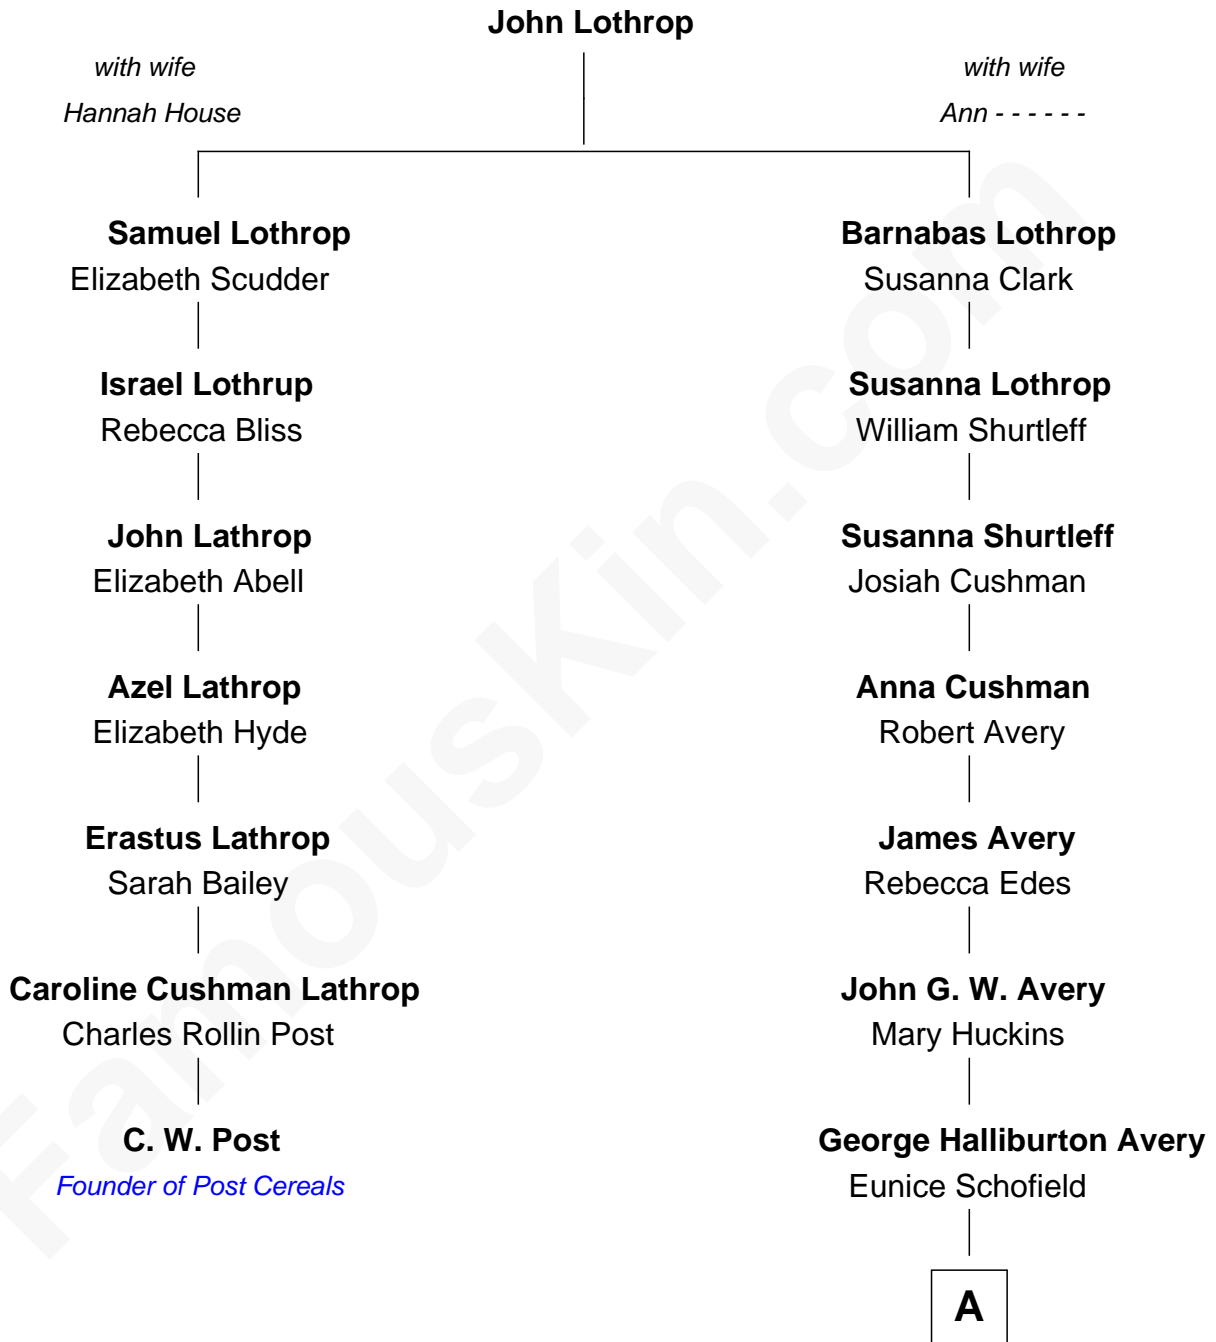

# FamousKin.com Relationship Chart of

**C. W. Post**

*Founder of Post Cereals*

6th cousin 2 times removed of

**Myron H. Avery**

*Co-Founder, Appalachian Trail*

**A**

George Haliburton Avery

Myra Evelyn Bither

Myron H. Avery

*Co-Founder, Appalachian Trail*

FamousKin.com