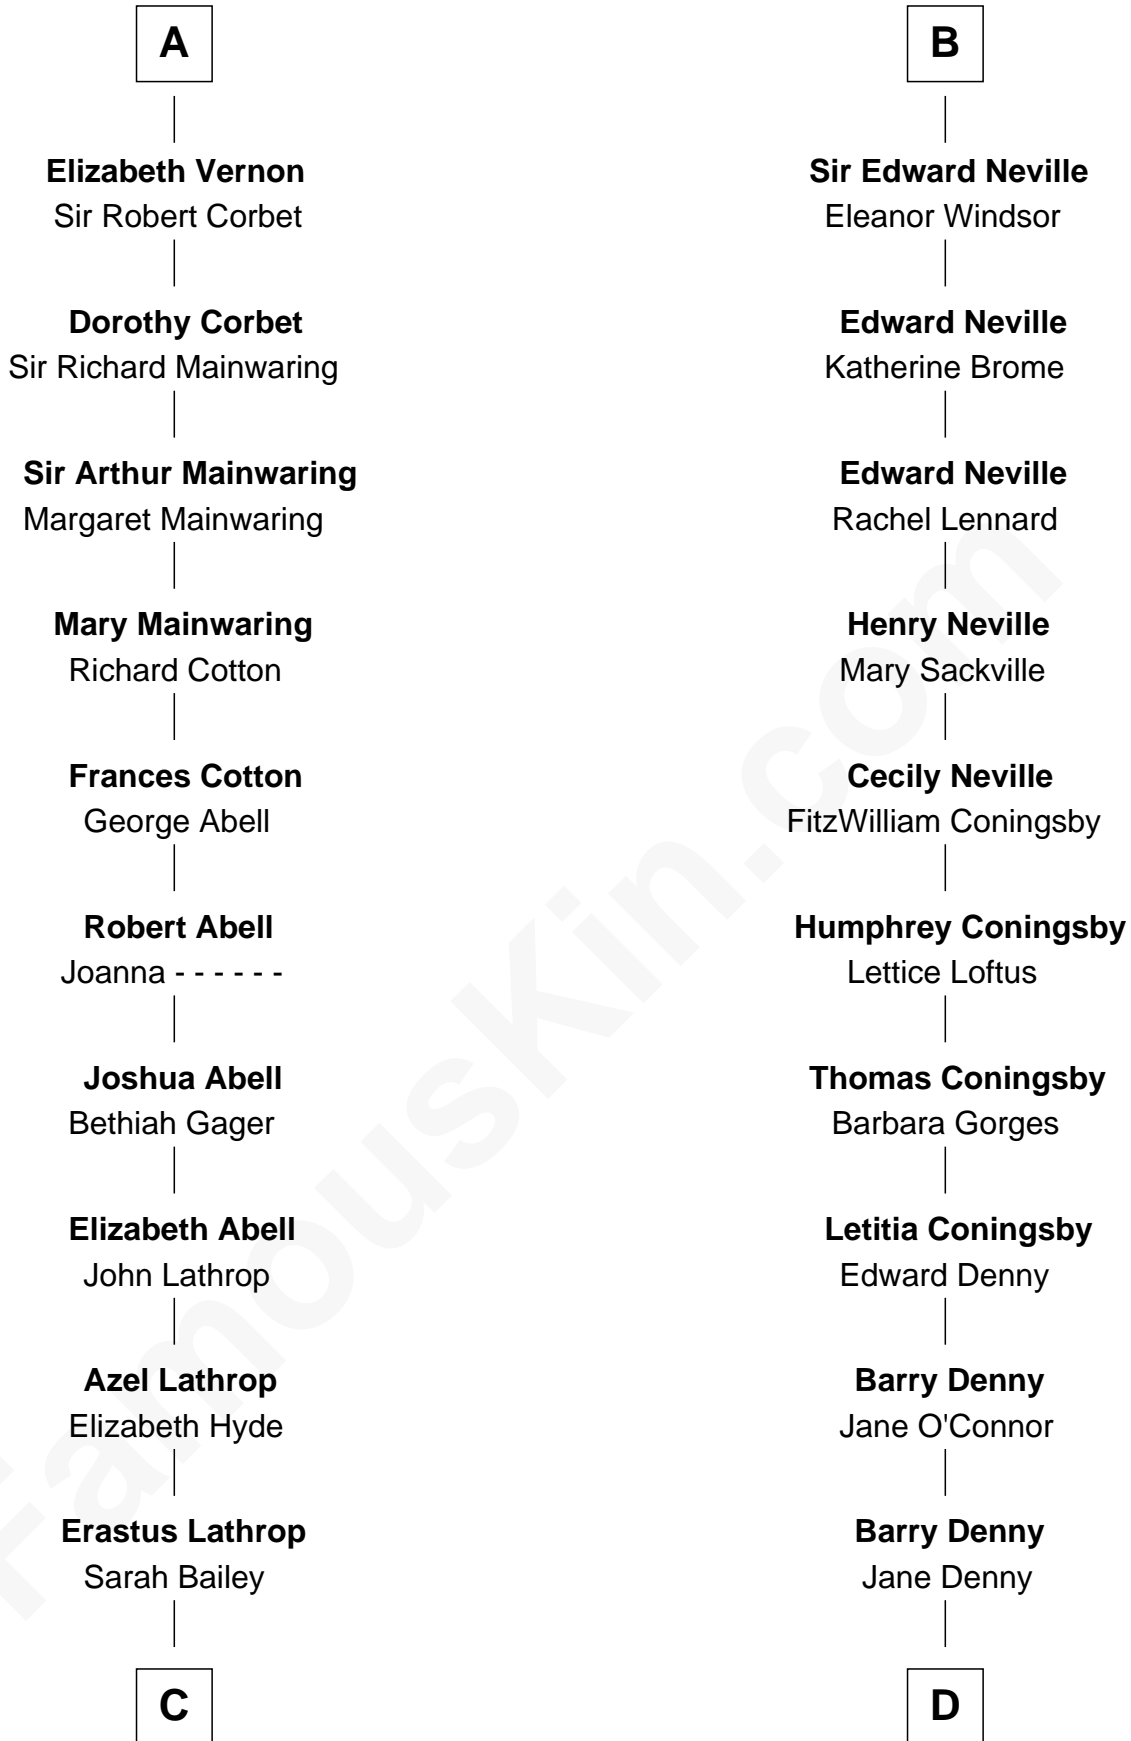

FamousKin.com Relationship Chart of

C. W. Post

Founder of Post Cereals

18th cousin 3 times removed of

Anthony West

Novelist and writer for the New Yorker

Blanche of Artois

*with husband
Edmund Plantagenet*

Elizabeth de Beauchamp

Ann Talbot

Sir Henry Vernon

Sir George Neville

Margaret Fenne

A

B

C

Caroline Cushman Lathrop
Charles Rollin Post

C. W. Post
Founder of Post Cereals

D

Letitia Denny
William Rowan

Arabella Rowan
Charles George Fairfield

Charles Fairfield
Isabella Campbell Mackenzie

Cicity Isabel Fairfield
Herbert George Wells