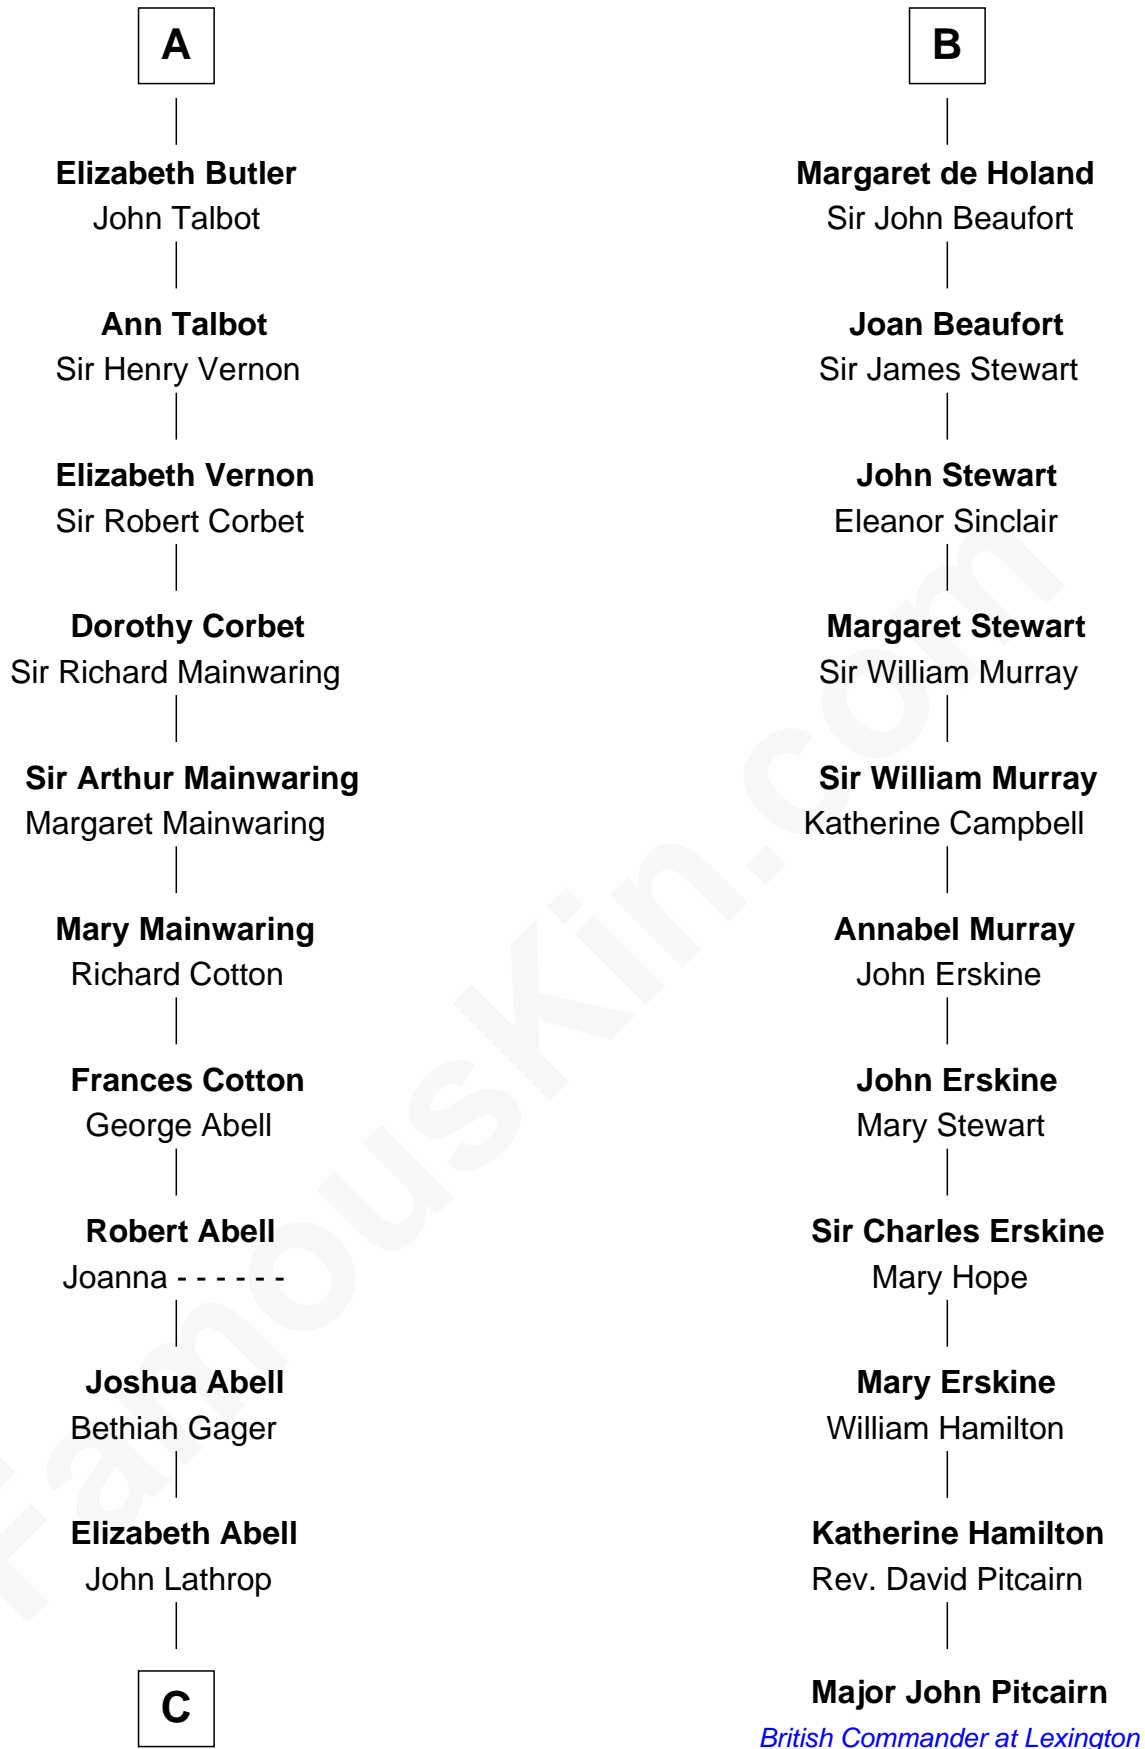

# FamousKin.com Relationship Chart of

**C. W. Post**

*Founder of Post Cereals*

17th cousin 3 times removed of

**Major John Pitcairn**

*British Commander at Battle of Lexington*

**C**

—  
**Azel Lathrop**  
Elizabeth Hyde

—  
**Erastus Lathrop**  
Sarah Bailey

—  
**Caroline Cushman Lathrop**  
Charles Rollin Post

—  
**C. W. Post**  
*Founder of Post Cereals*

FamousKin.com