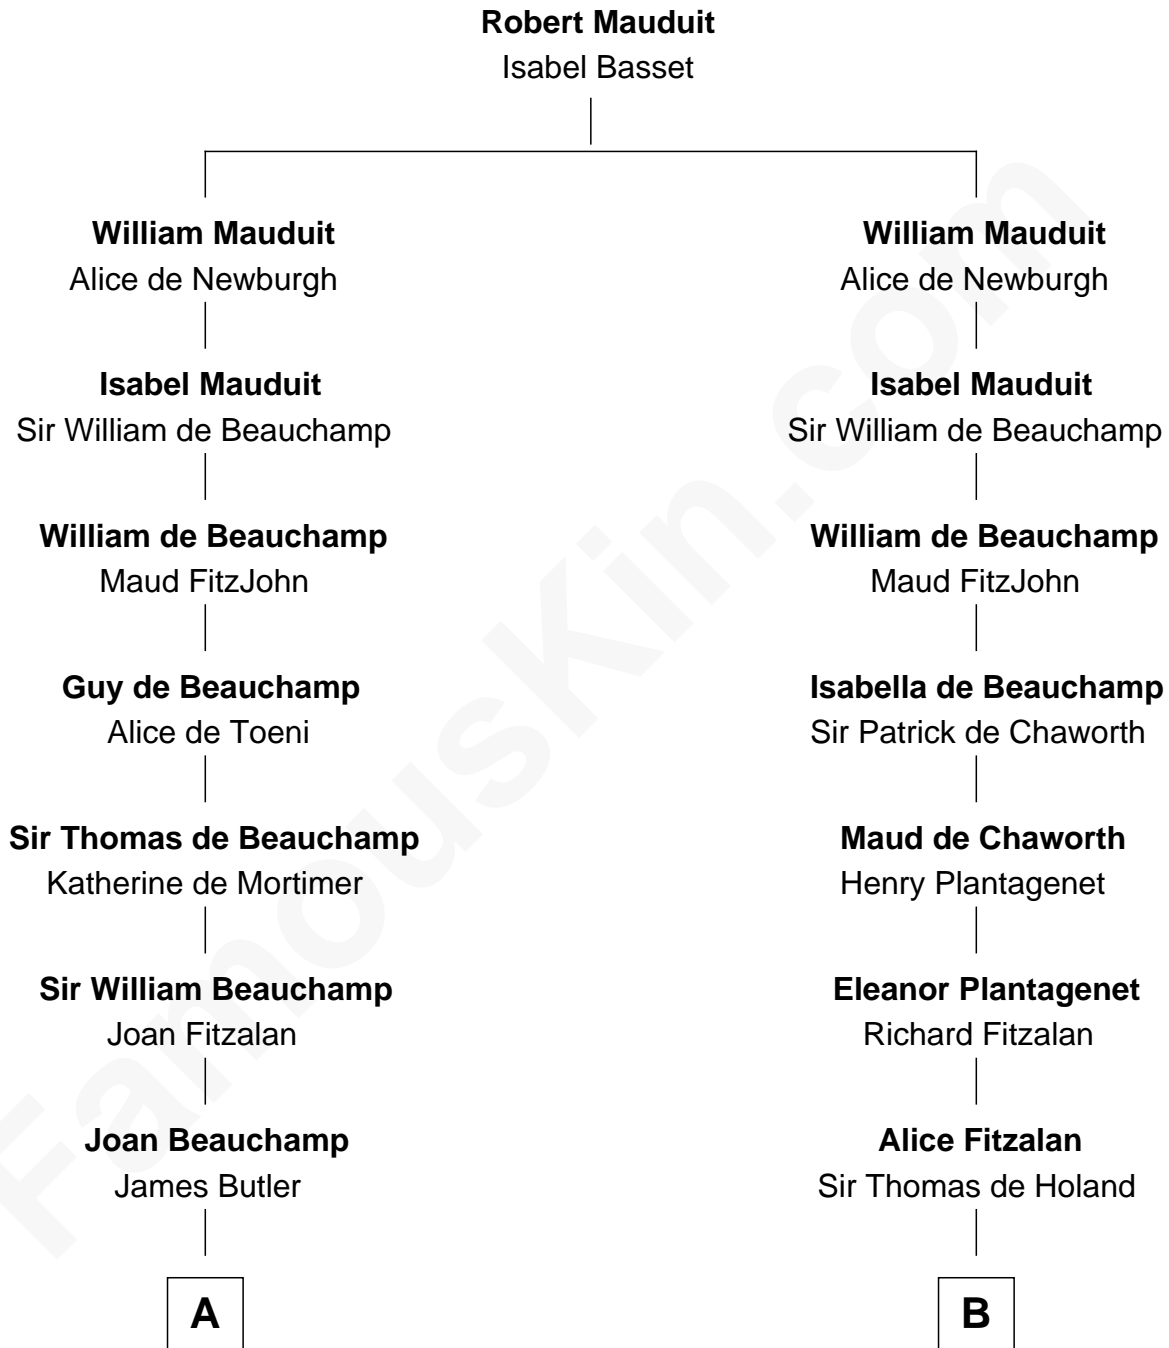

FamousKin.com Relationship Chart of

C. W. Post

Founder of Post Cereals

17th cousin 3 times removed of

Major John Pitcairn

British Commander at Battle of Lexington

C

—
Azel Lathrop
Elizabeth Hyde

—
Erastus Lathrop
Sarah Bailey

—
Caroline Cushman Lathrop
Charles Rollin Post

—
C. W. Post
Founder of Post Cereals

FamousKin.com