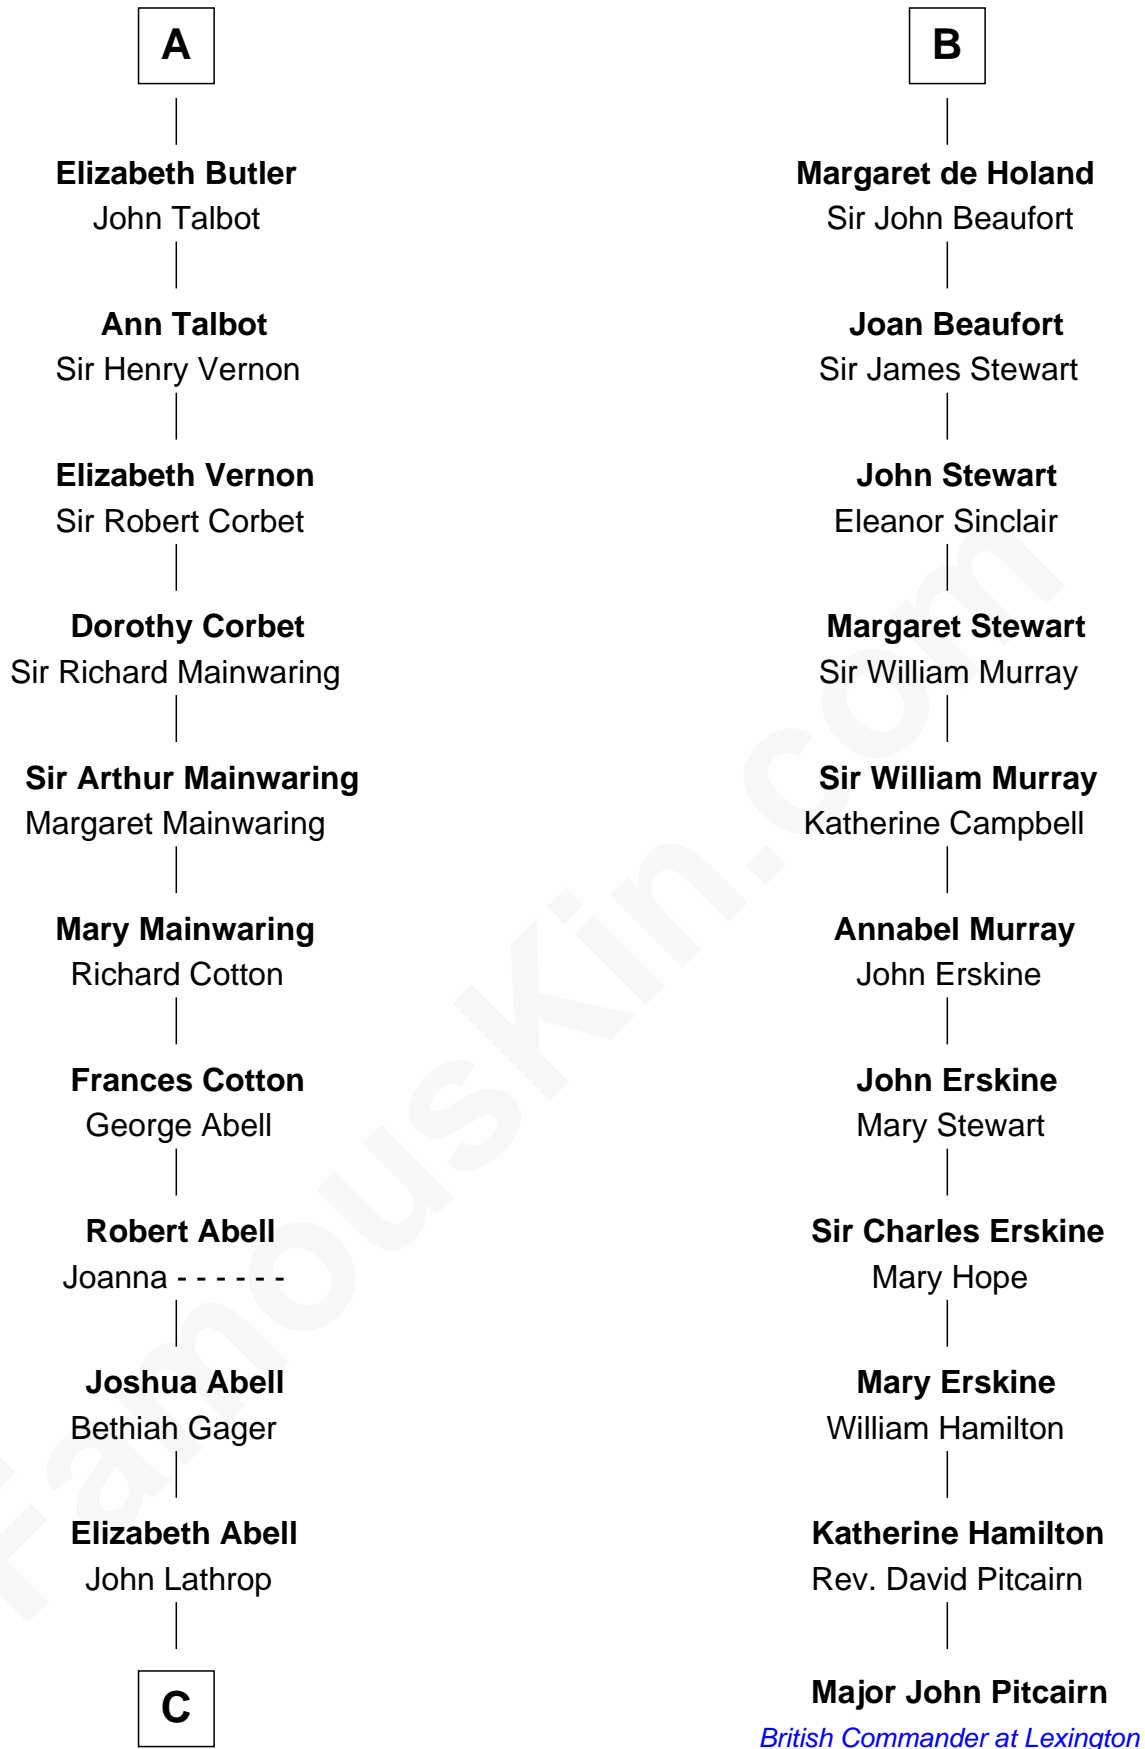

FamousKin.com Relationship Chart of

C. W. Post

Founder of Post Cereals

17th cousin 3 times removed of

Major John Pitcairn

British Commander at Battle of Lexington

C

—
Azel Lathrop
Elizabeth Hyde

—
Erastus Lathrop
Sarah Bailey

—
Caroline Cushman Lathrop
Charles Rollin Post

—
C. W. Post
Founder of Post Cereals

FamousKin.com