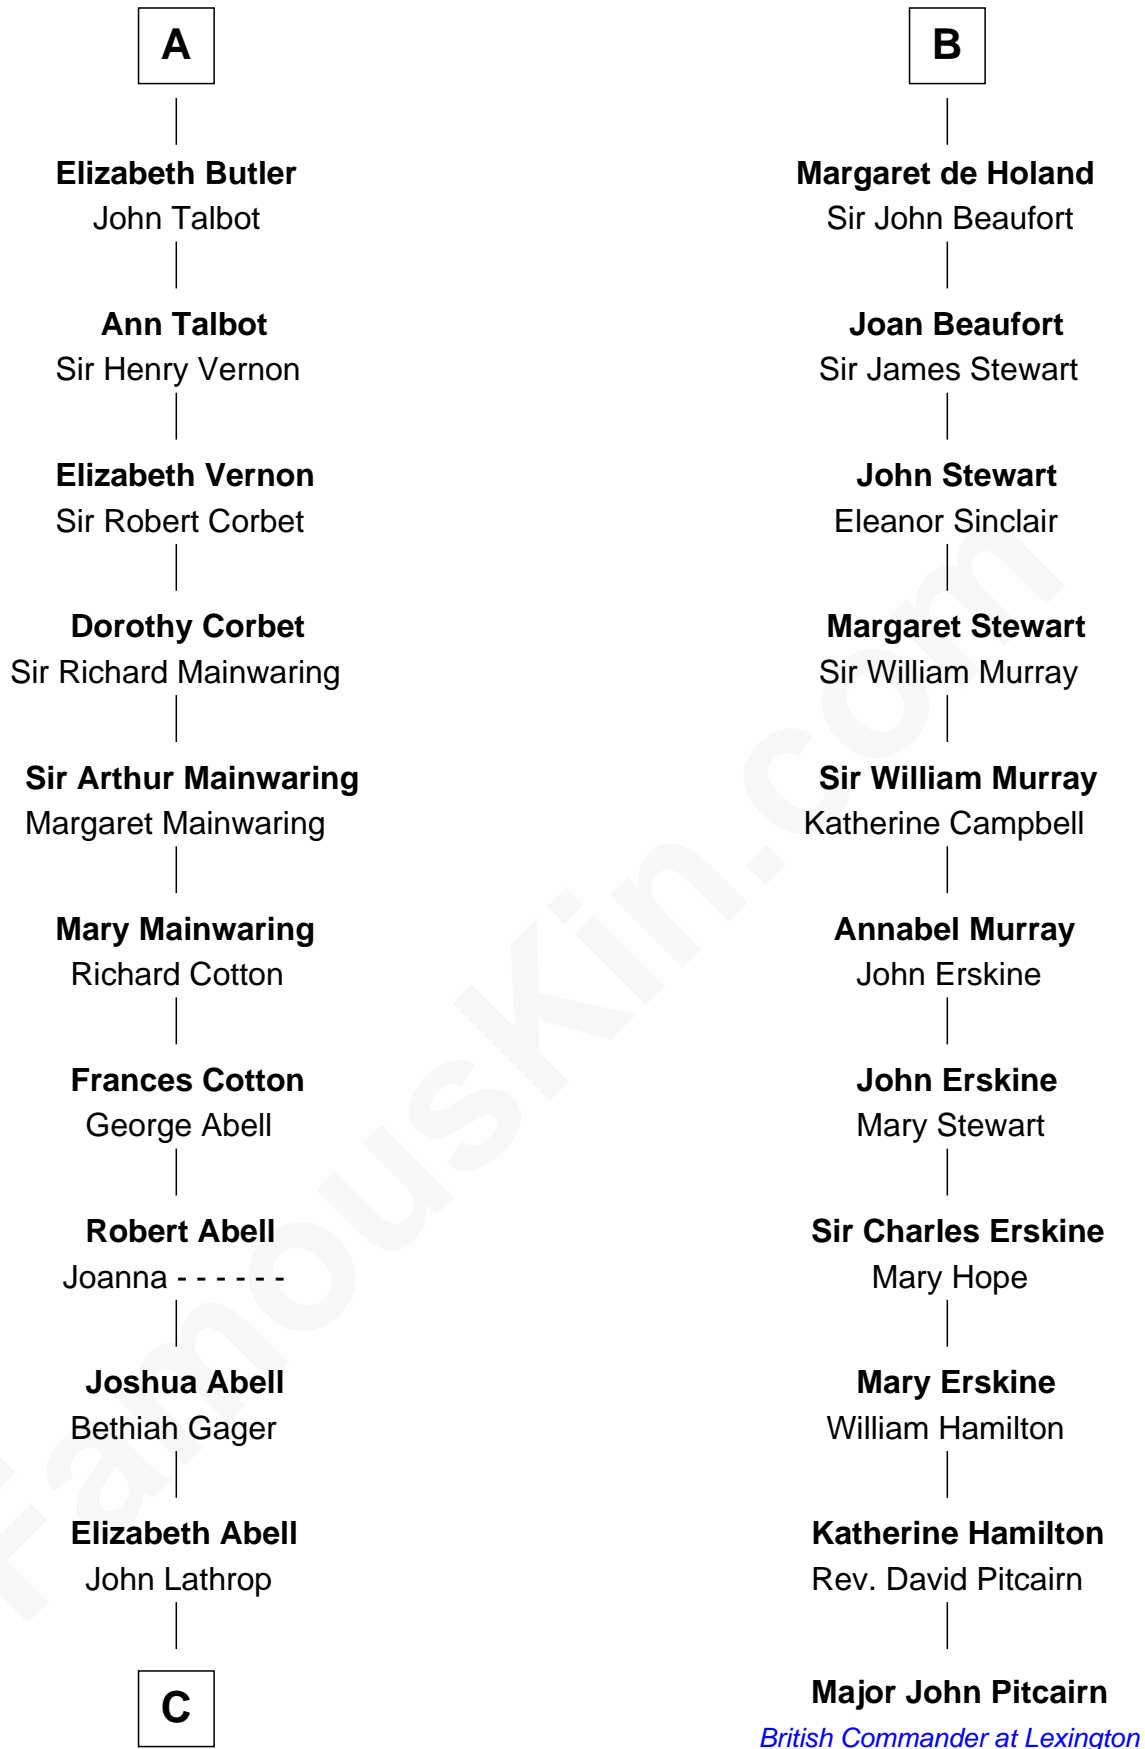

FamousKin.com Relationship Chart of

C. W. Post

Founder of Post Cereals

17th cousin 3 times removed of

Major John Pitcairn

British Commander at Battle of Lexington

Waleran de Newburgh

Alice de Harcourt

C

—
Azel Lathrop
Elizabeth Hyde

—
Erastus Lathrop
Sarah Bailey

—
Caroline Cushman Lathrop
Charles Rollin Post

—
C. W. Post
Founder of Post Cereals

FamousKin.com