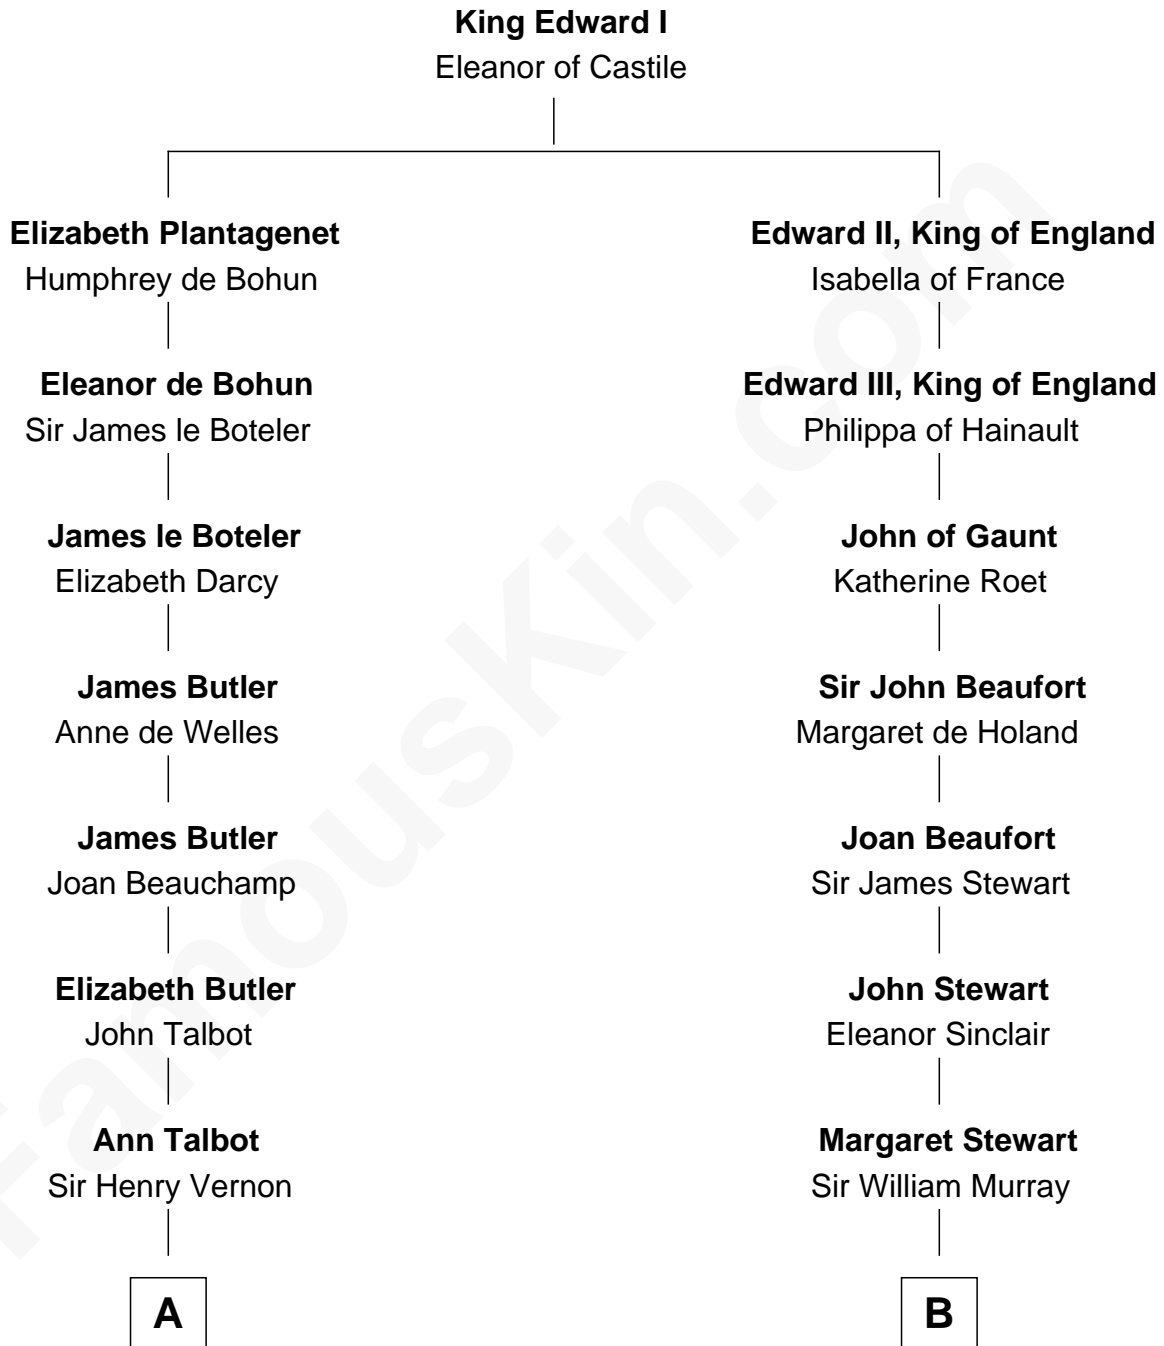

FamousKin.com Relationship Chart of

C. W. Post

Founder of Post Cereals

13th cousin 5 times removed of

Major John Pitcairn

British Commander at Battle of Lexington

C

—
Caroline Cushman Lathrop

Charles Rollin Post

—
C. W. Post

Founder of Post Cereals

FamousKin.com