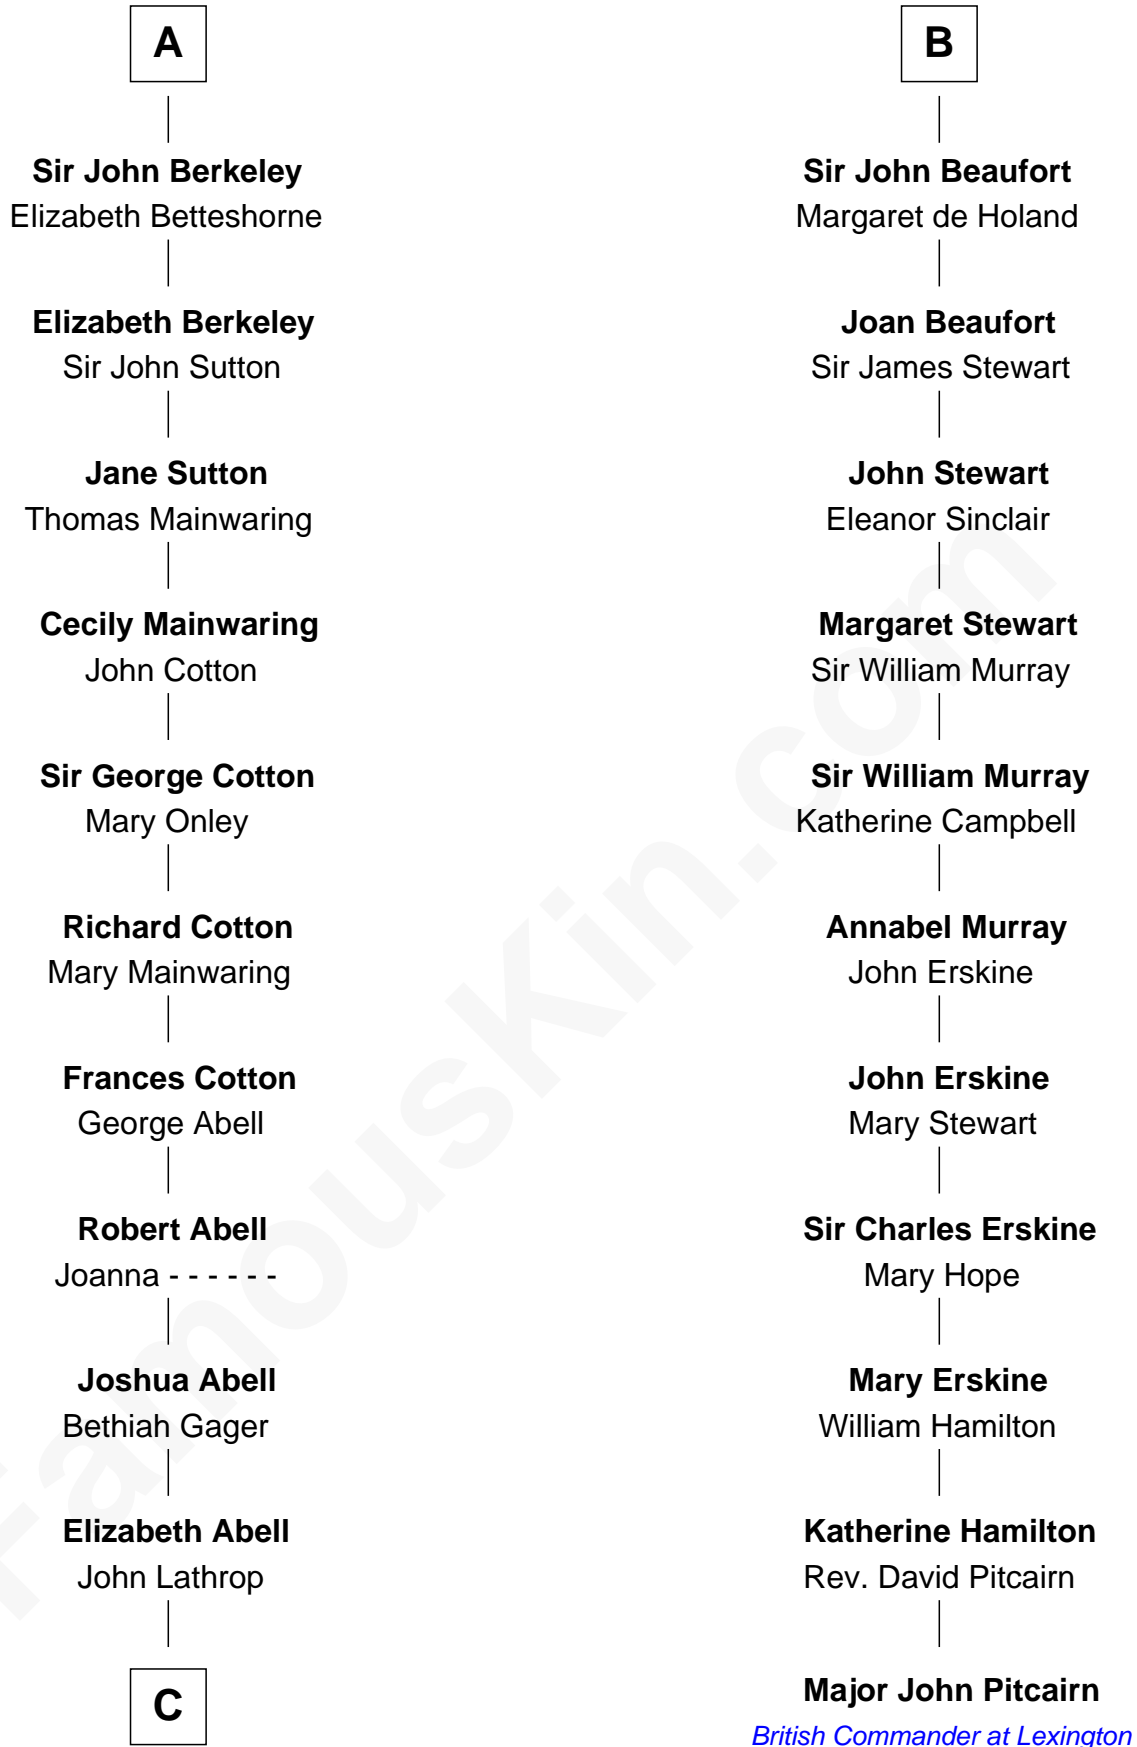

FamousKin.com Relationship Chart of

C. W. Post

Founder of Post Cereals

17th cousin 3 times removed of

Major John Pitcairn

British Commander at Battle of Lexington

Geoffrey Plantagenet

Maud of England

Henry II, King of England

Eleanor of Aquitaine

John, King of England

----- De Warenne

Sir Richard FitzRoy

Rose de Dover

Isabel de Dover

Sir Maurice de Berkeley

Eleanor of Aquitaine

John, King of England

Isabelle of Angoulême

Henry III, King of England

Eleanor of Provence

Edward I, King of England

Eleanor of Castile

Edward II, King of England

Isabella of France

Edward III, King of England

Philippa of Hainault

John of Gaunt

Katherine Roet

B

FamousKin.com