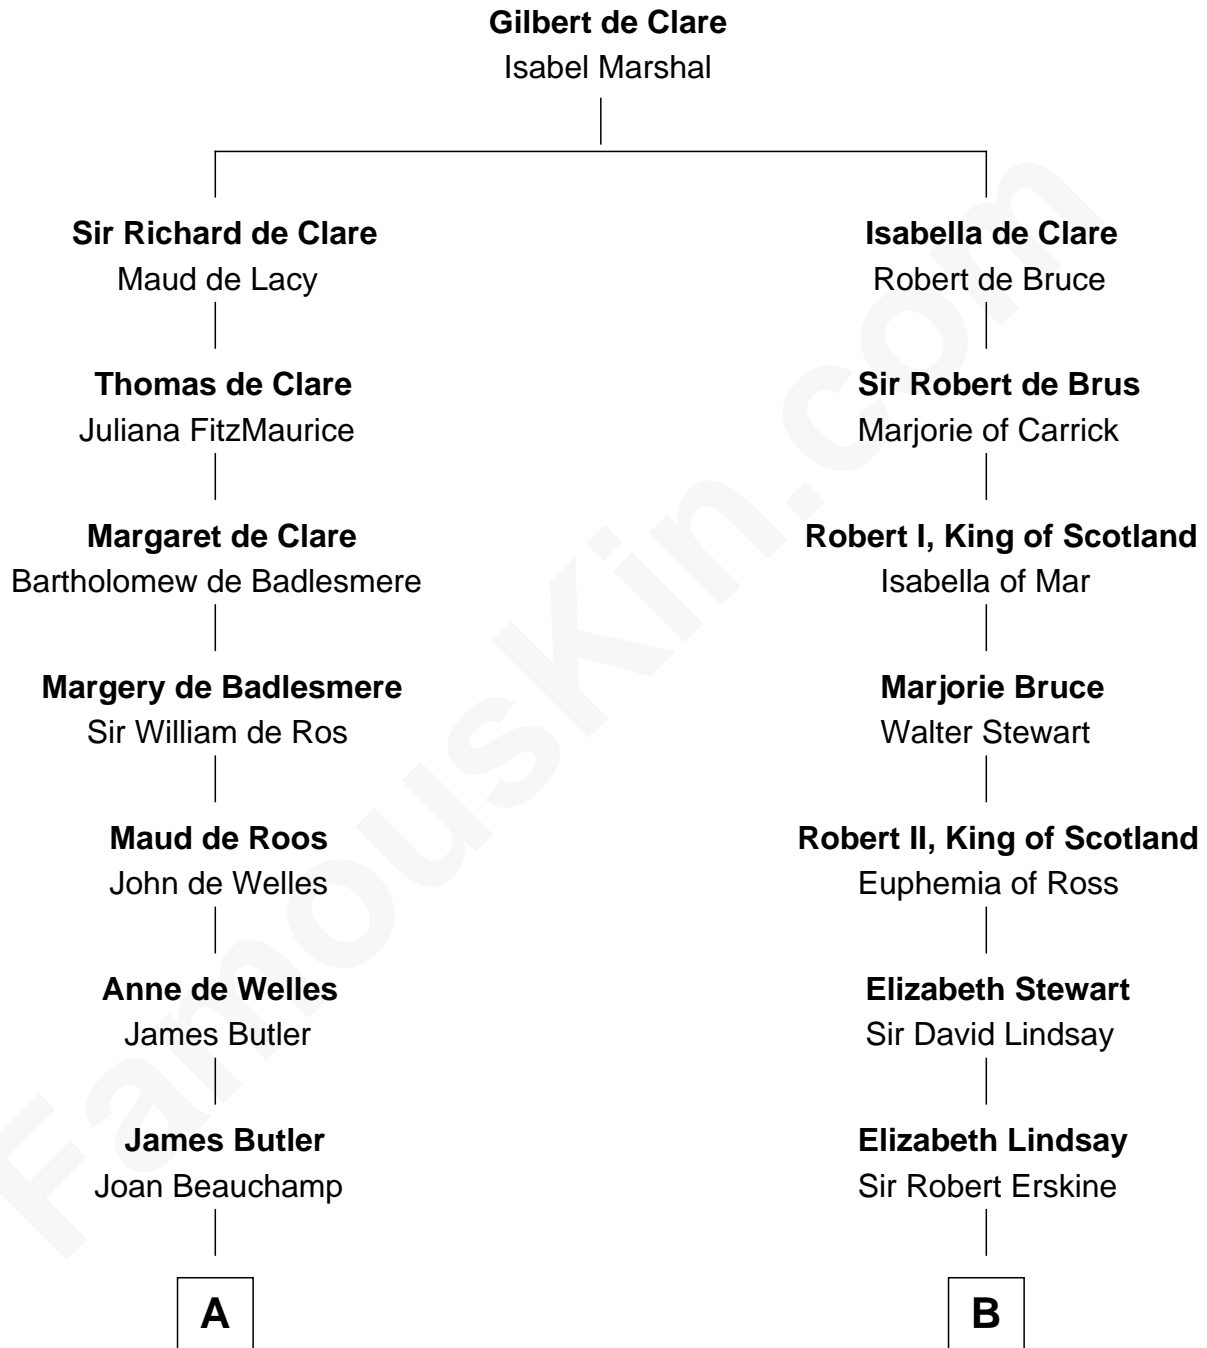

# FamousKin.com Relationship Chart of

**C. W. Post**

*Founder of Post Cereals*

16th cousin 4 times removed of

**Major John Pitcairn**

*British Commander at Battle of Lexington*

**C**

—  
**Azel Lathrop**  
Elizabeth Hyde

—  
**Erastus Lathrop**  
Sarah Bailey

—  
**Caroline Cushman Lathrop**  
Charles Rollin Post

—  
**C. W. Post**  
*Founder of Post Cereals*

FamousKin.com