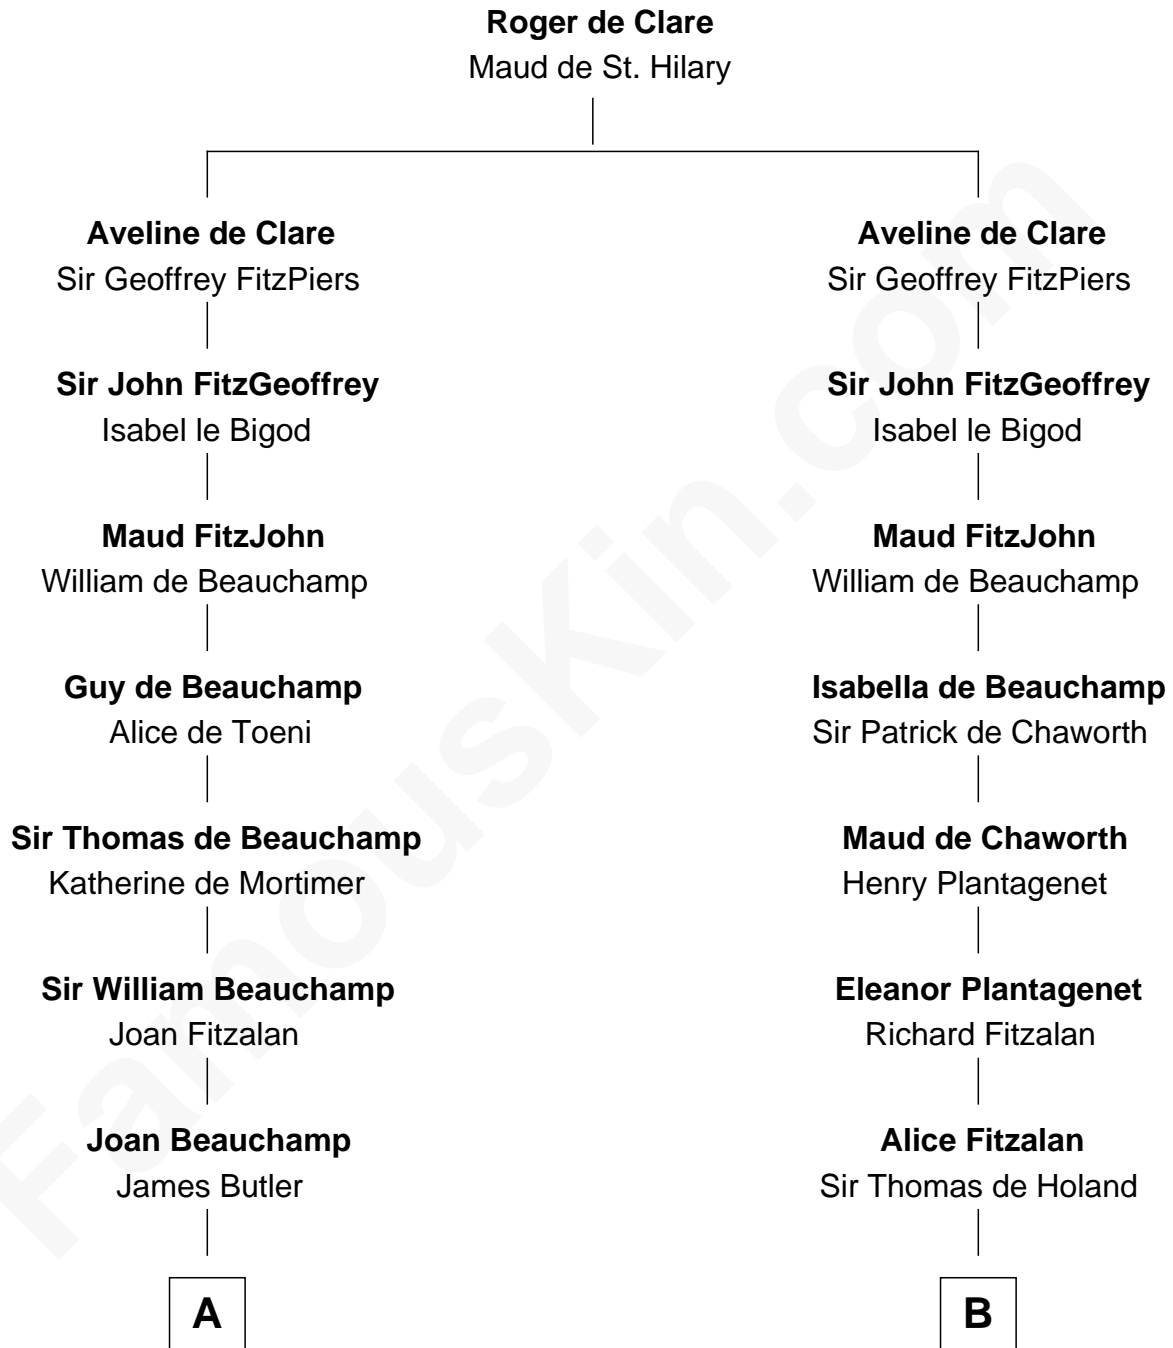

# FamousKin.com Relationship Chart of

**C. W. Post**

*Founder of Post Cereals*

17th cousin 3 times removed of

**Major John Pitcairn**

*British Commander at Battle of Lexington*

**C**

—  
**Azel Lathrop**  
Elizabeth Hyde

—  
**Erastus Lathrop**  
Sarah Bailey

—  
**Caroline Cushman Lathrop**  
Charles Rollin Post

—  
**C. W. Post**  
*Founder of Post Cereals*

FamousKin.com