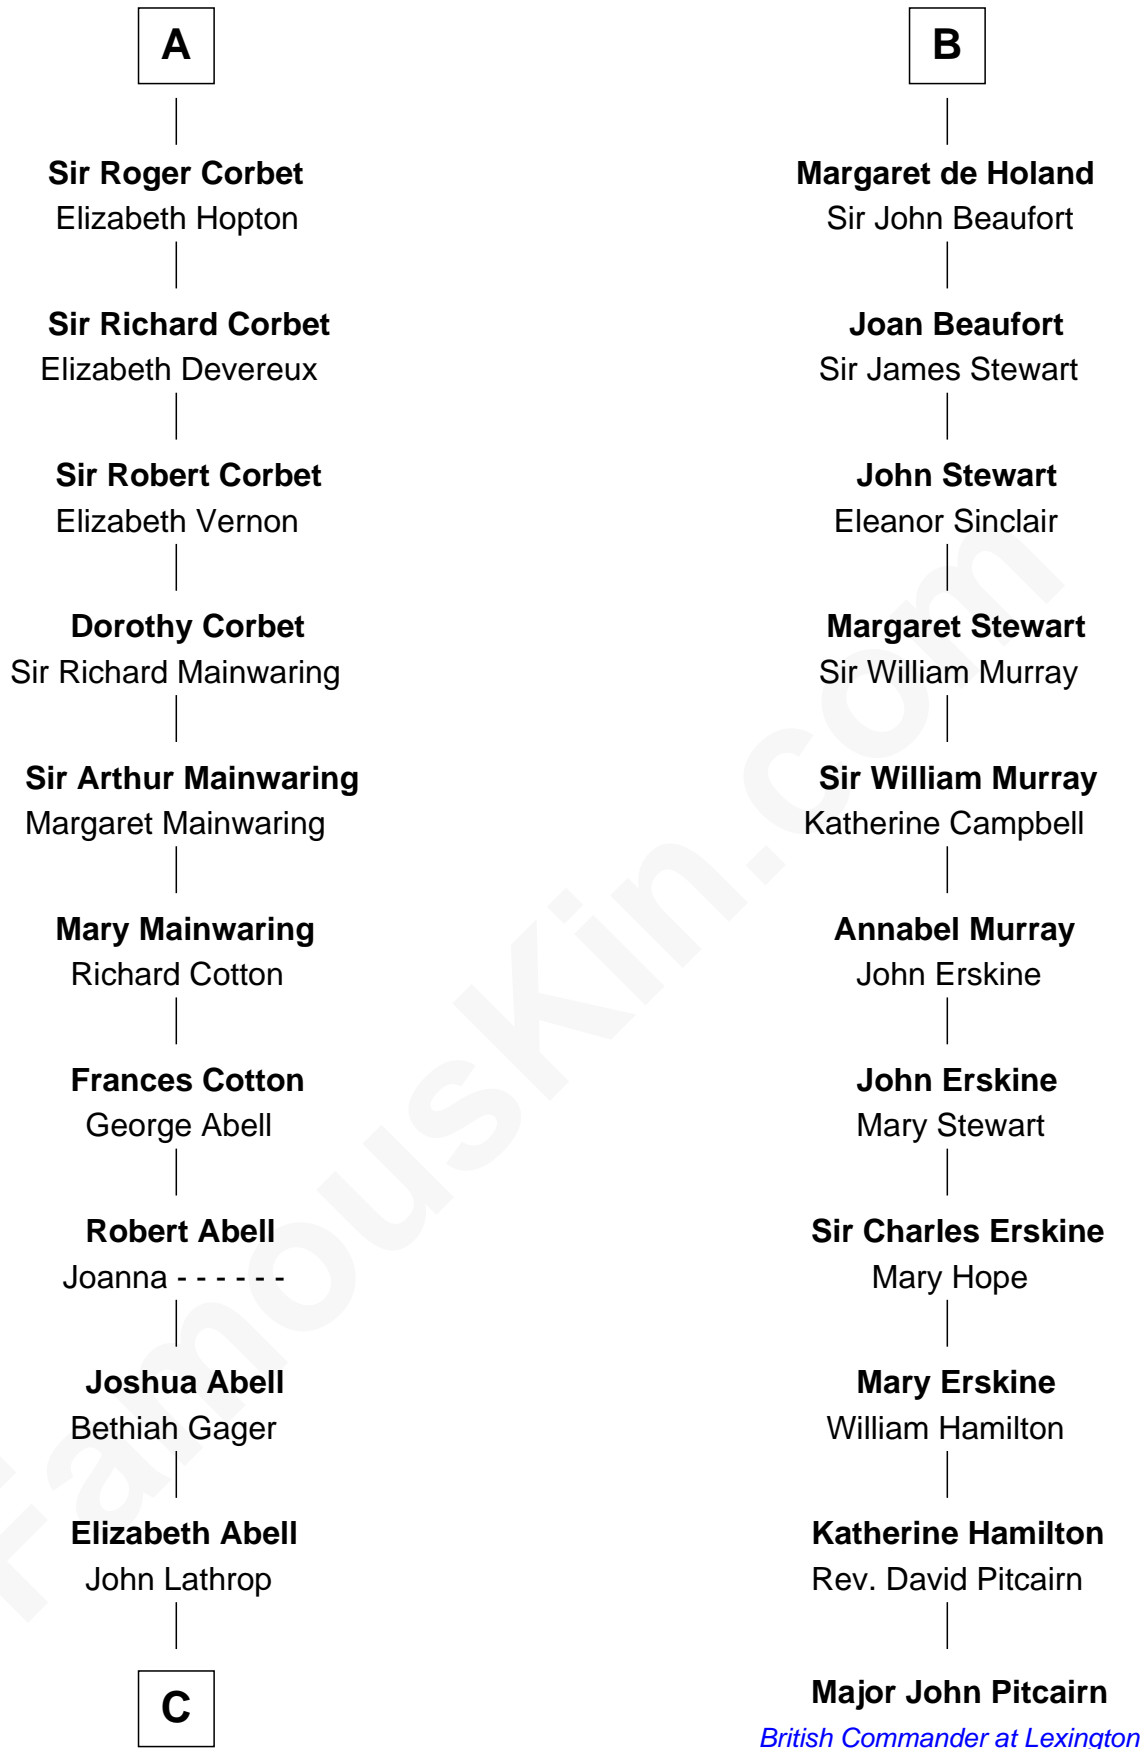

FamousKin.com

Relationship Chart of

C. W. Post

Founder of Post Cereals

17th cousin 3 times removed of

Major John Pitcairn

British Commander at Battle of Lexington

C

—
Azel Lathrop
Elizabeth Hyde

—
Erastus Lathrop
Sarah Bailey

—
Caroline Cushman Lathrop
Charles Rollin Post

—
C. W. Post
Founder of Post Cereals

FamousKin.com