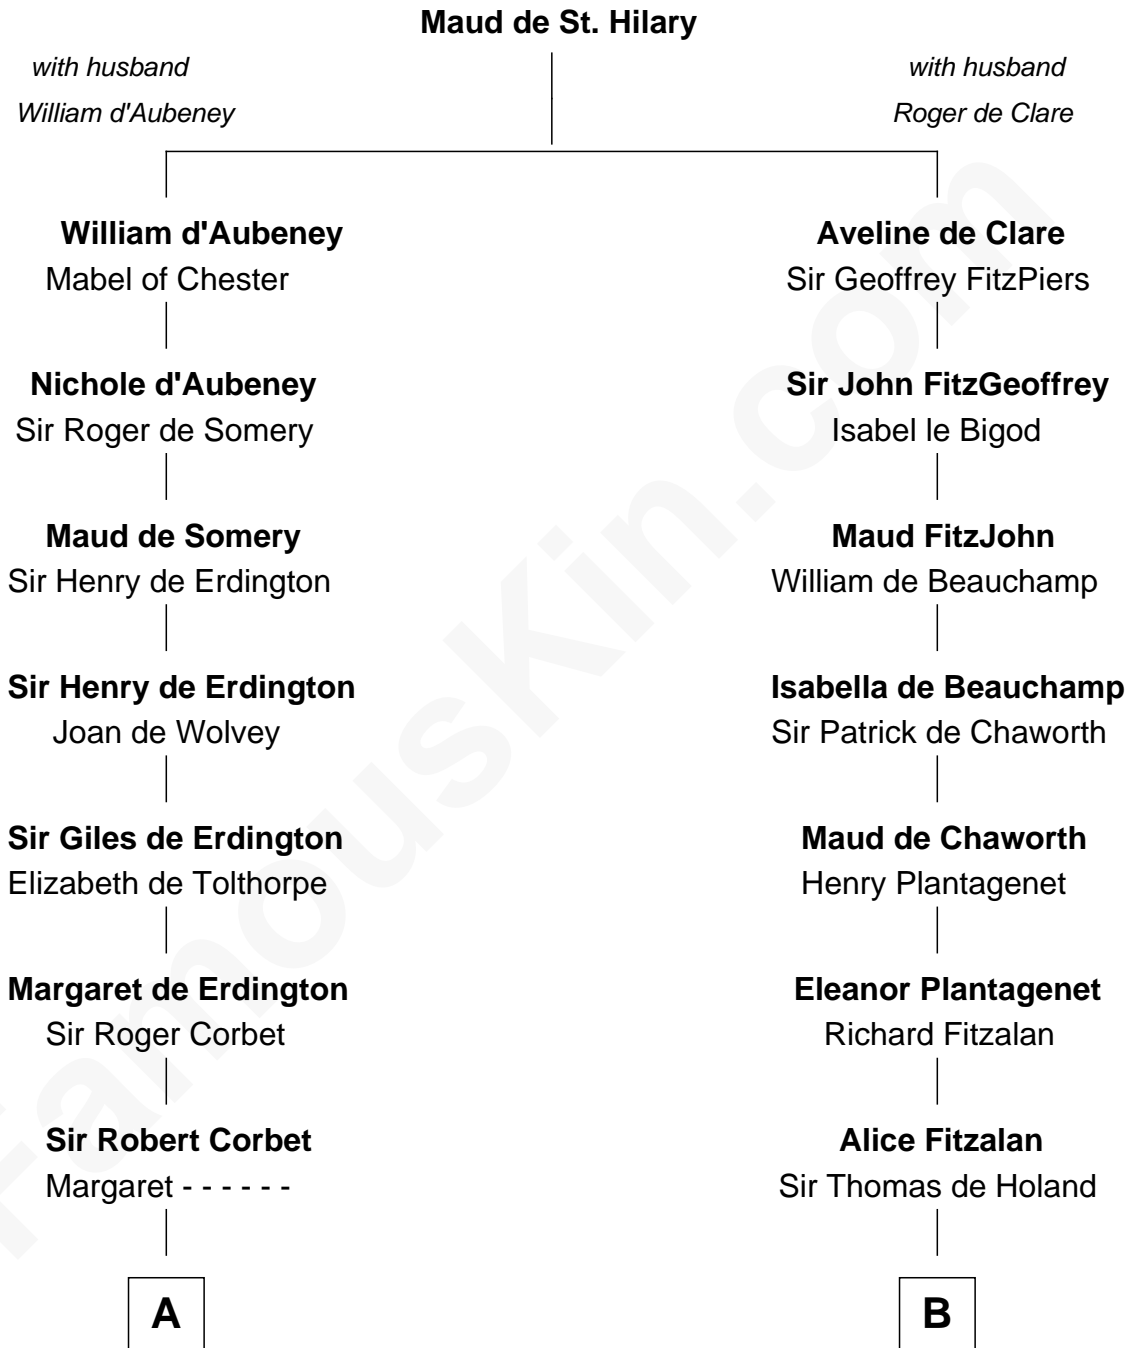

FamousKin.com

Relationship Chart of

C. W. Post

Founder of Post Cereals

17th cousin 3 times removed of

Major John Pitcairn

British Commander at Battle of Lexington

C

—
Azel Lathrop
Elizabeth Hyde

—
Erastus Lathrop
Sarah Bailey

—
Caroline Cushman Lathrop
Charles Rollin Post

—
C. W. Post
Founder of Post Cereals

FamousKin.com