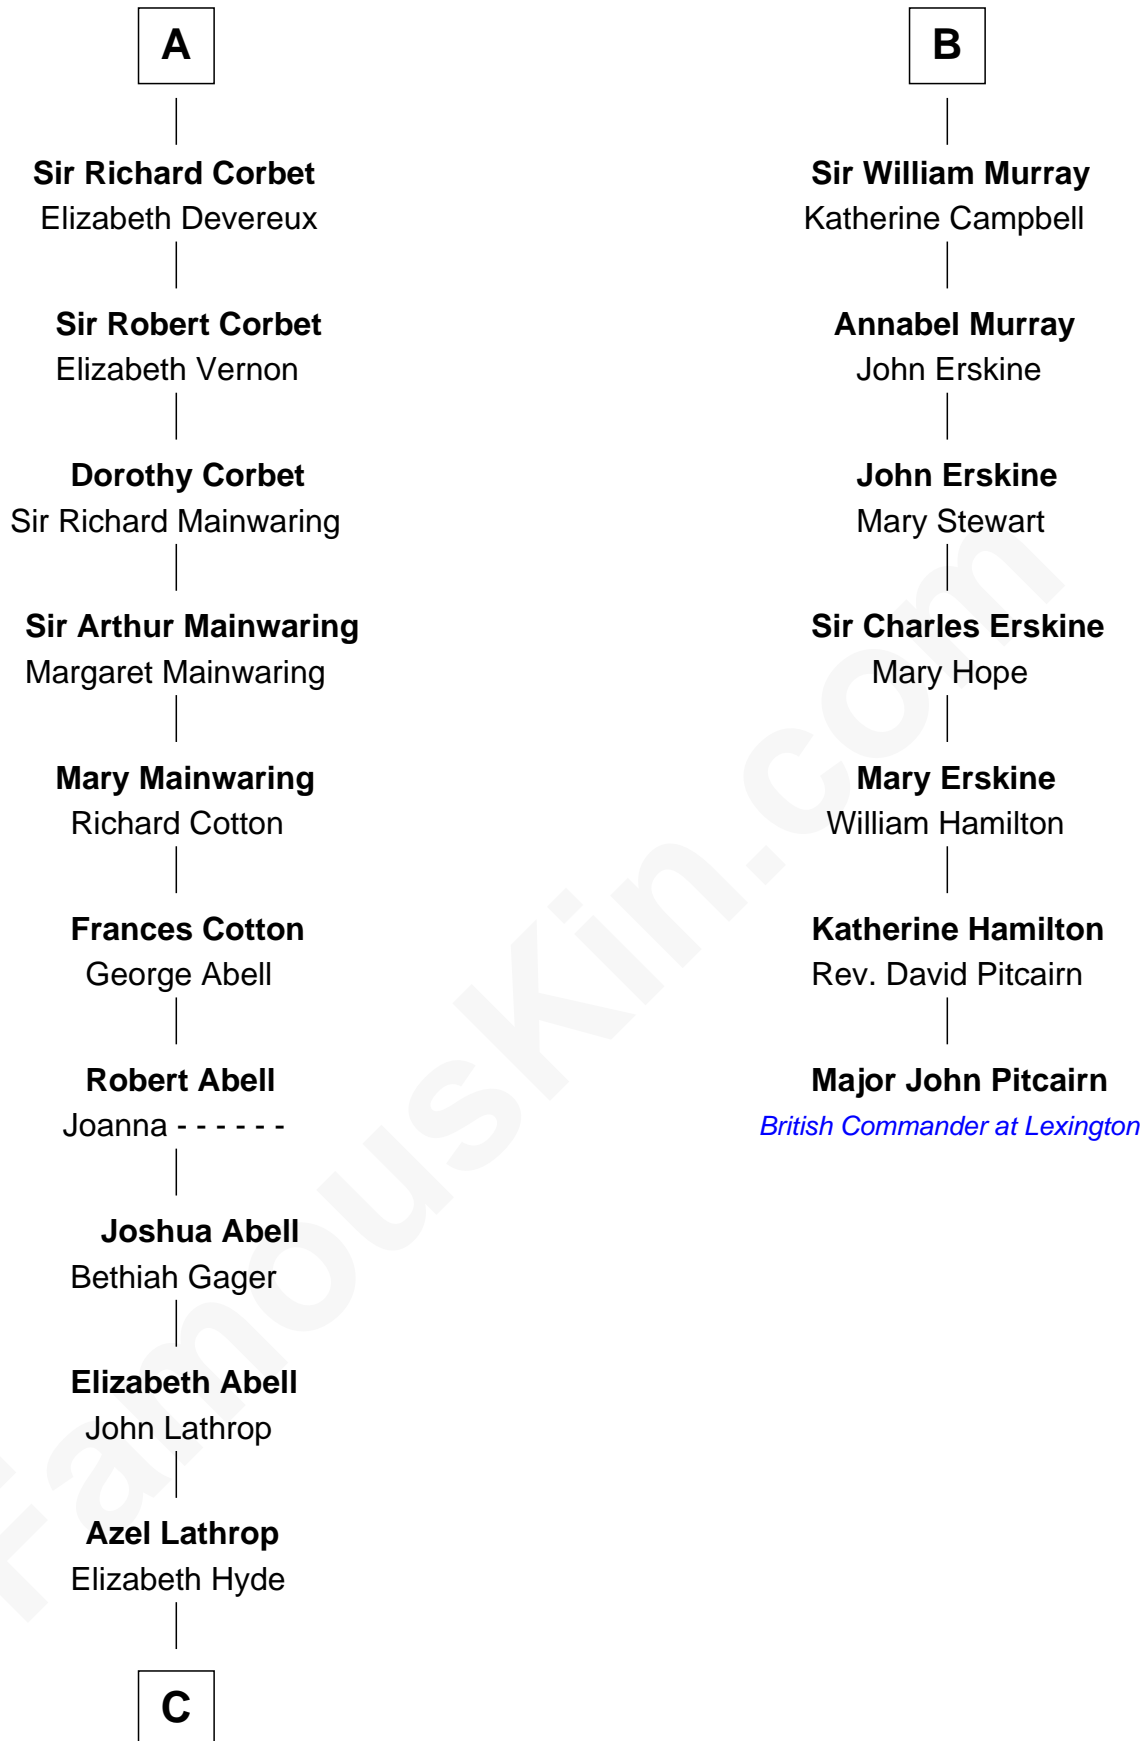

FamousKin.com Relationship Chart of

C. W. Post

Founder of Post Cereals

13th cousin 6 times removed of

Major John Pitcairn

British Commander at Battle of Lexington

C

Erastus Lathrop

Sarah Bailey

Caroline Cushman Lathrop

Charles Rollin Post

C. W. Post

Founder of Post Cereals

FamousKin.com