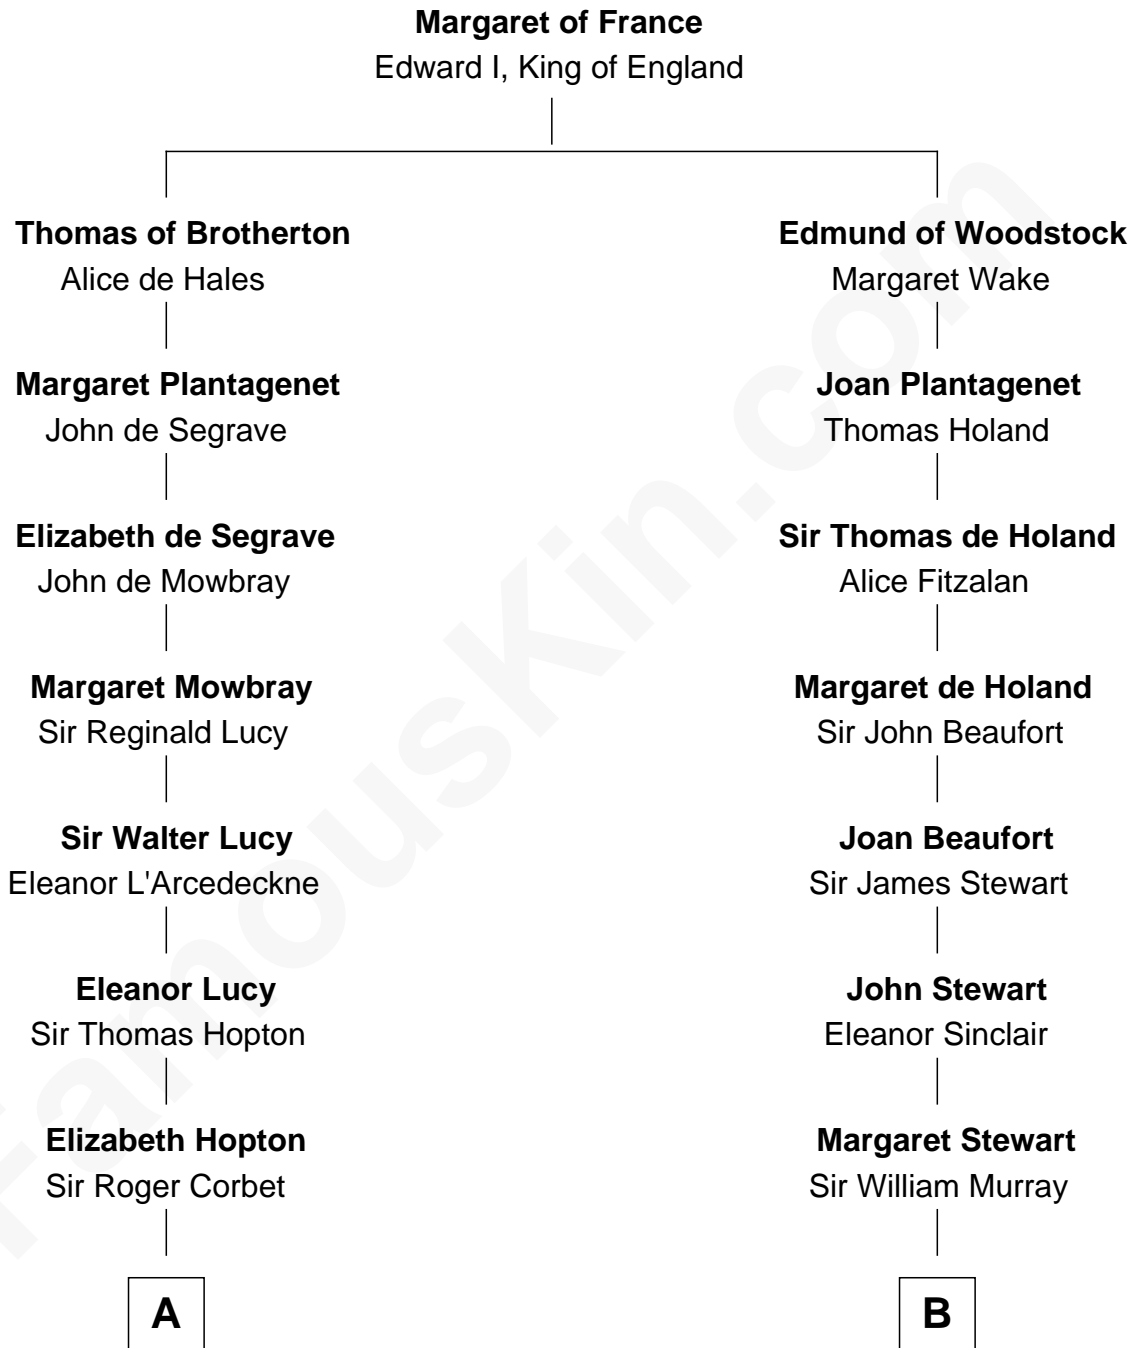

FamousKin.com Relationship Chart of

C. W. Post

Founder of Post Cereals

13th cousin 6 times removed of

Major John Pitcairn

British Commander at Battle of Lexington

C

Erastus Lathrop

Sarah Bailey

Caroline Cushman Lathrop

Charles Rollin Post

C. W. Post

Founder of Post Cereals

FamousKin.com