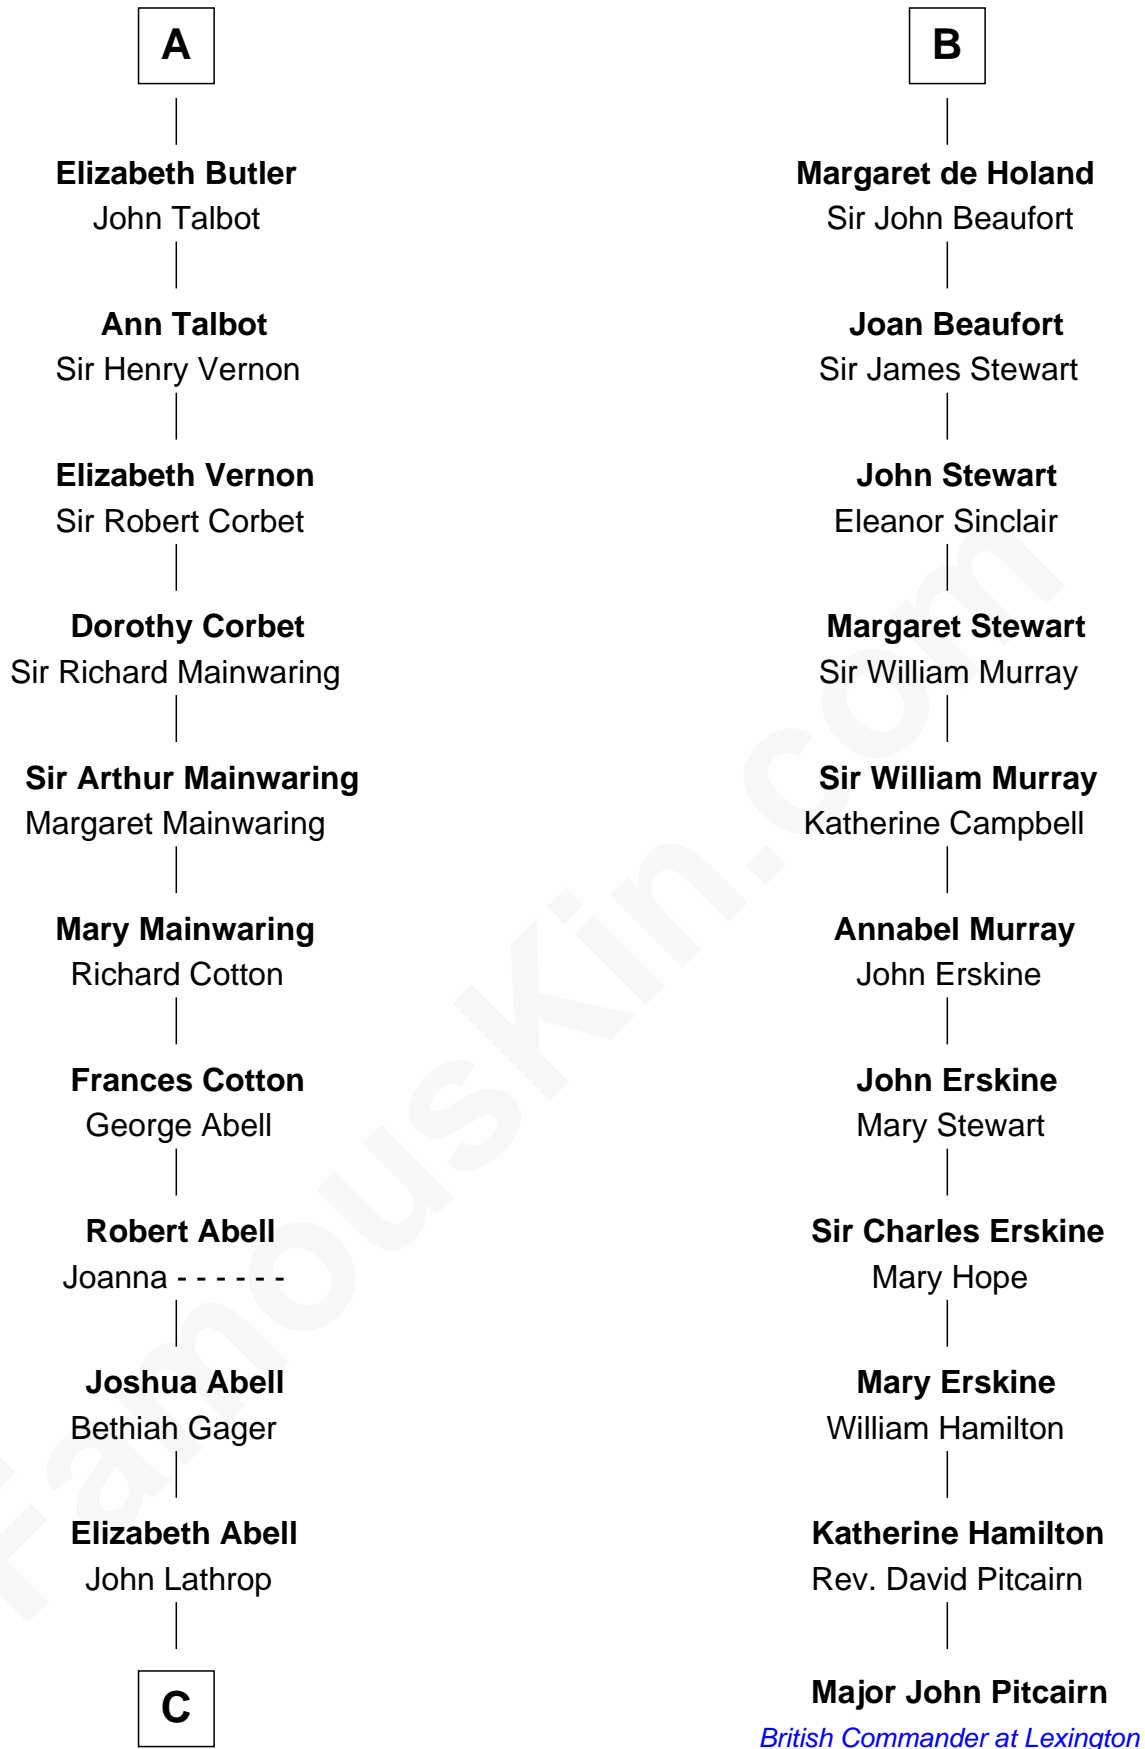

FamousKin.com Relationship Chart of

C. W. Post

Founder of Post Cereals

17th cousin 3 times removed of

Major John Pitcairn

British Commander at Battle of Lexington

FamousKin.com