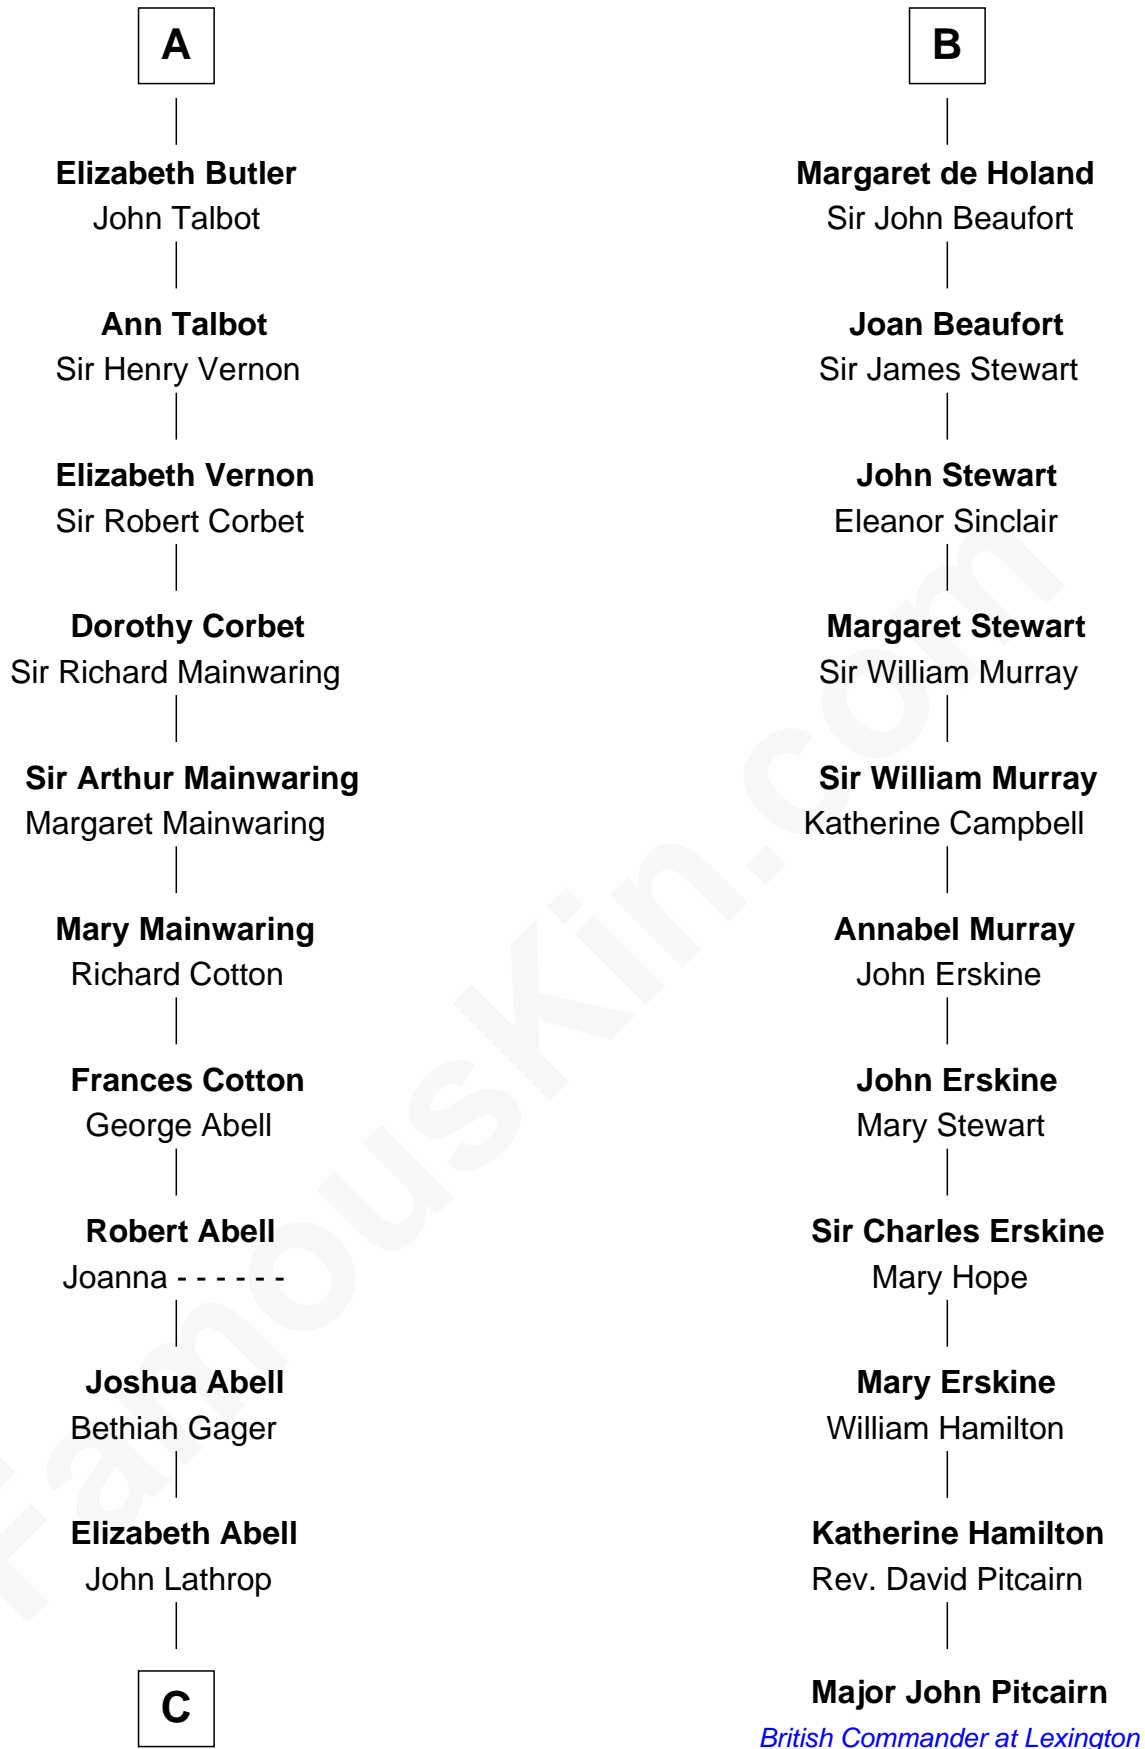

## Relationship Chart of

### C. W. Post

*Founder of Post Cereals*

17th cousin 3 times removed of

### Major John Pitcairn

*British Commander at Battle of Lexington*

**Piers de Lutegareshale**

Maud de Mandeville

**C**

—  
**Azel Lathrop**  
Elizabeth Hyde

—  
**Erastus Lathrop**  
Sarah Bailey

—  
**Caroline Cushman Lathrop**  
Charles Rollin Post