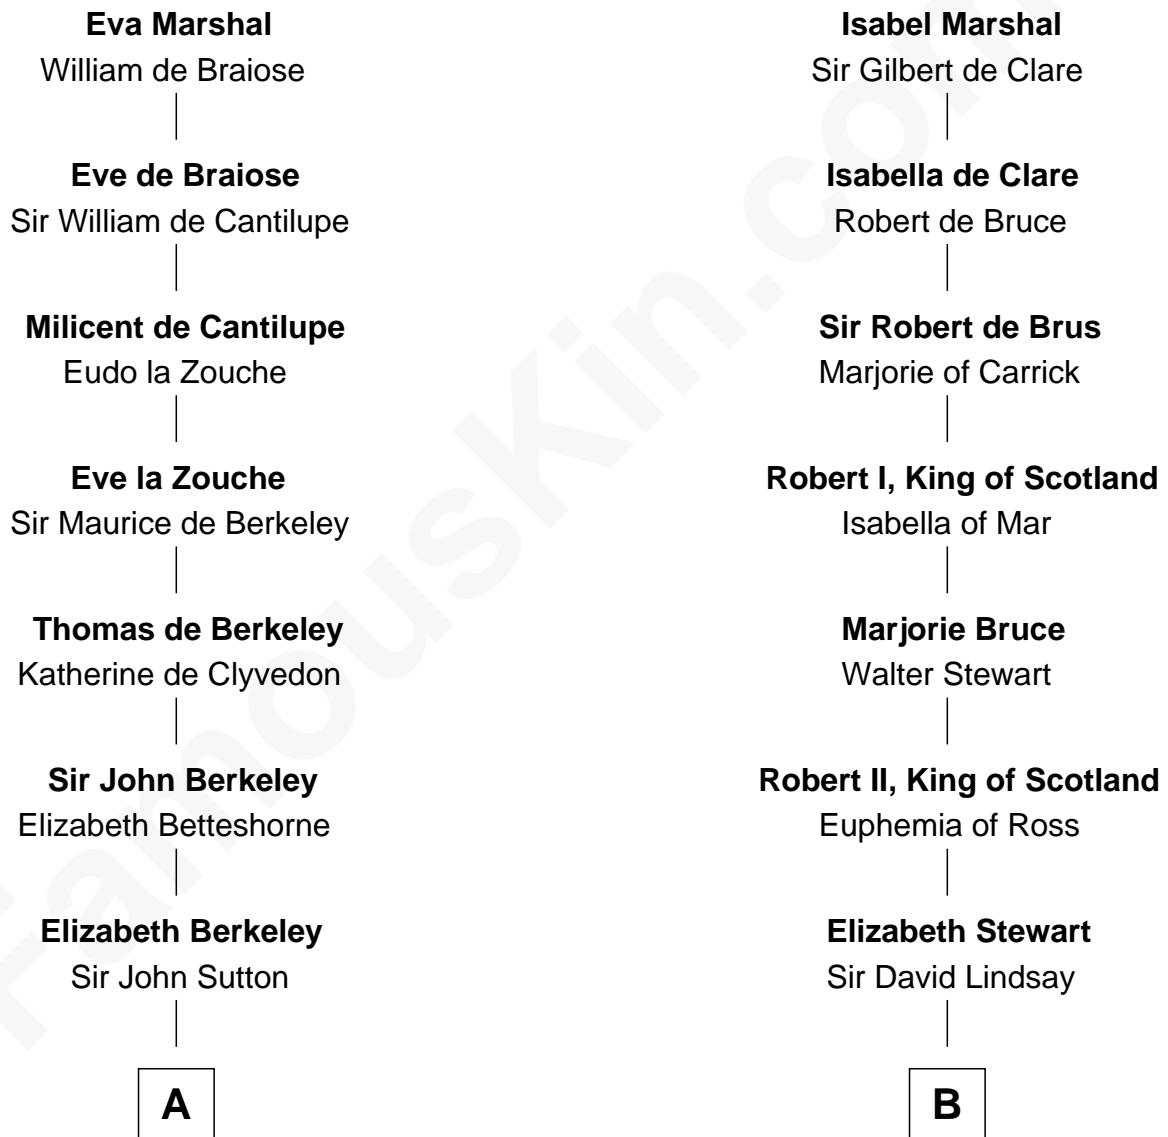

FamousKin.com Relationship Chart of

C. W. Post

Founder of Post Cereals

17th cousin 1 time removed of

Major John Pitcairn

British Commander at Battle of Lexington

Sir William Marshal

Isabel de Clare

C

—
Caroline Cushman Lathrop

Charles Rollin Post

—
C. W. Post

Founder of Post Cereals

FamousKin.com