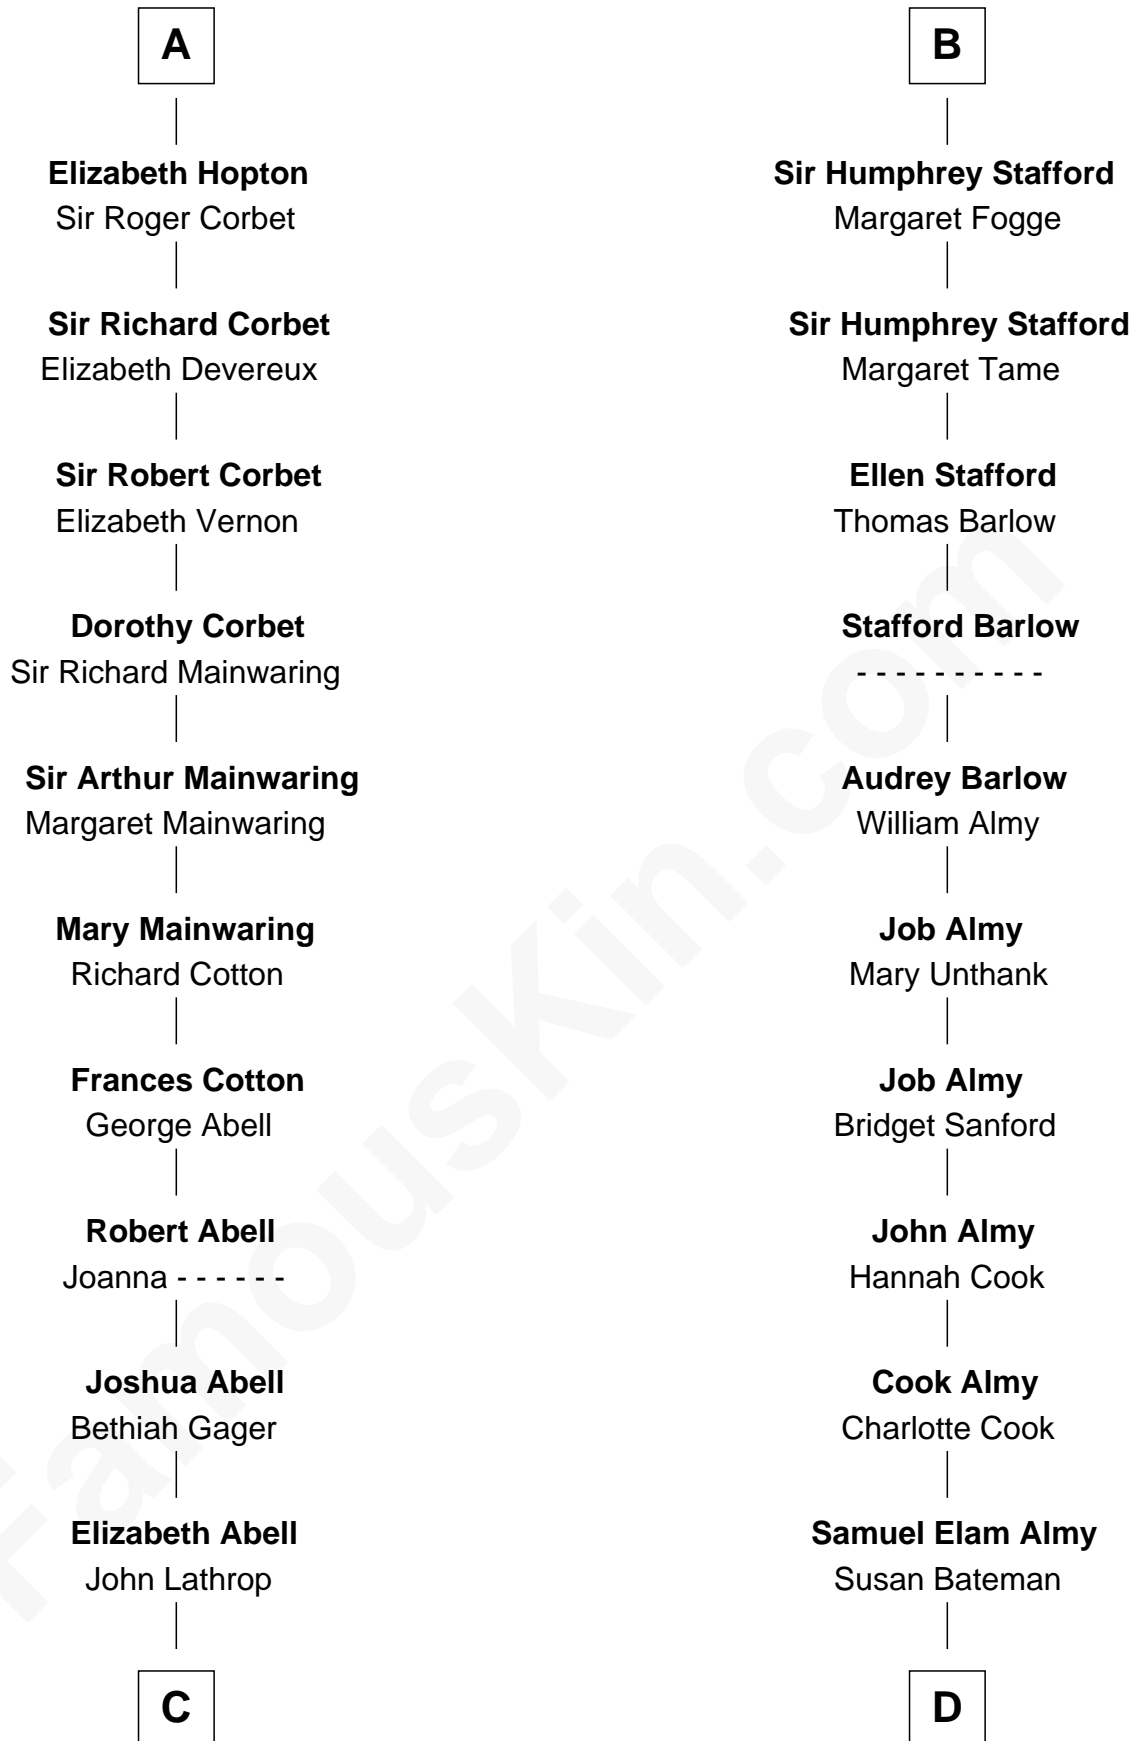

# FamousKin.com Relationship Chart of

**C. W. Post**

*Founder of Post Cereals*

20th cousin of

**Marilyn Monroe**

*Actress, Model, and Singer*

**John de Botetourte**

Maud FitzThomas

**C**

**Azel Lathrop**  
Elizabeth Hyde

**Erastus Lathrop**  
Sarah Bailey

**Caroline Cushman Lathrop**  
Charles Rollin Post

**C. W. Post**  
*Founder of Post Cereals*

**D**

**Susan Bateman Almy**  
Charles Adams Gifford

**Frederick Almy Gifford**  
Elizabeth Easton Tennant

**Charles Stanley Gifford**  
Gladys Pearl Monroe

**Marilyn Monroe**  
*Actress, Model, and Singer*