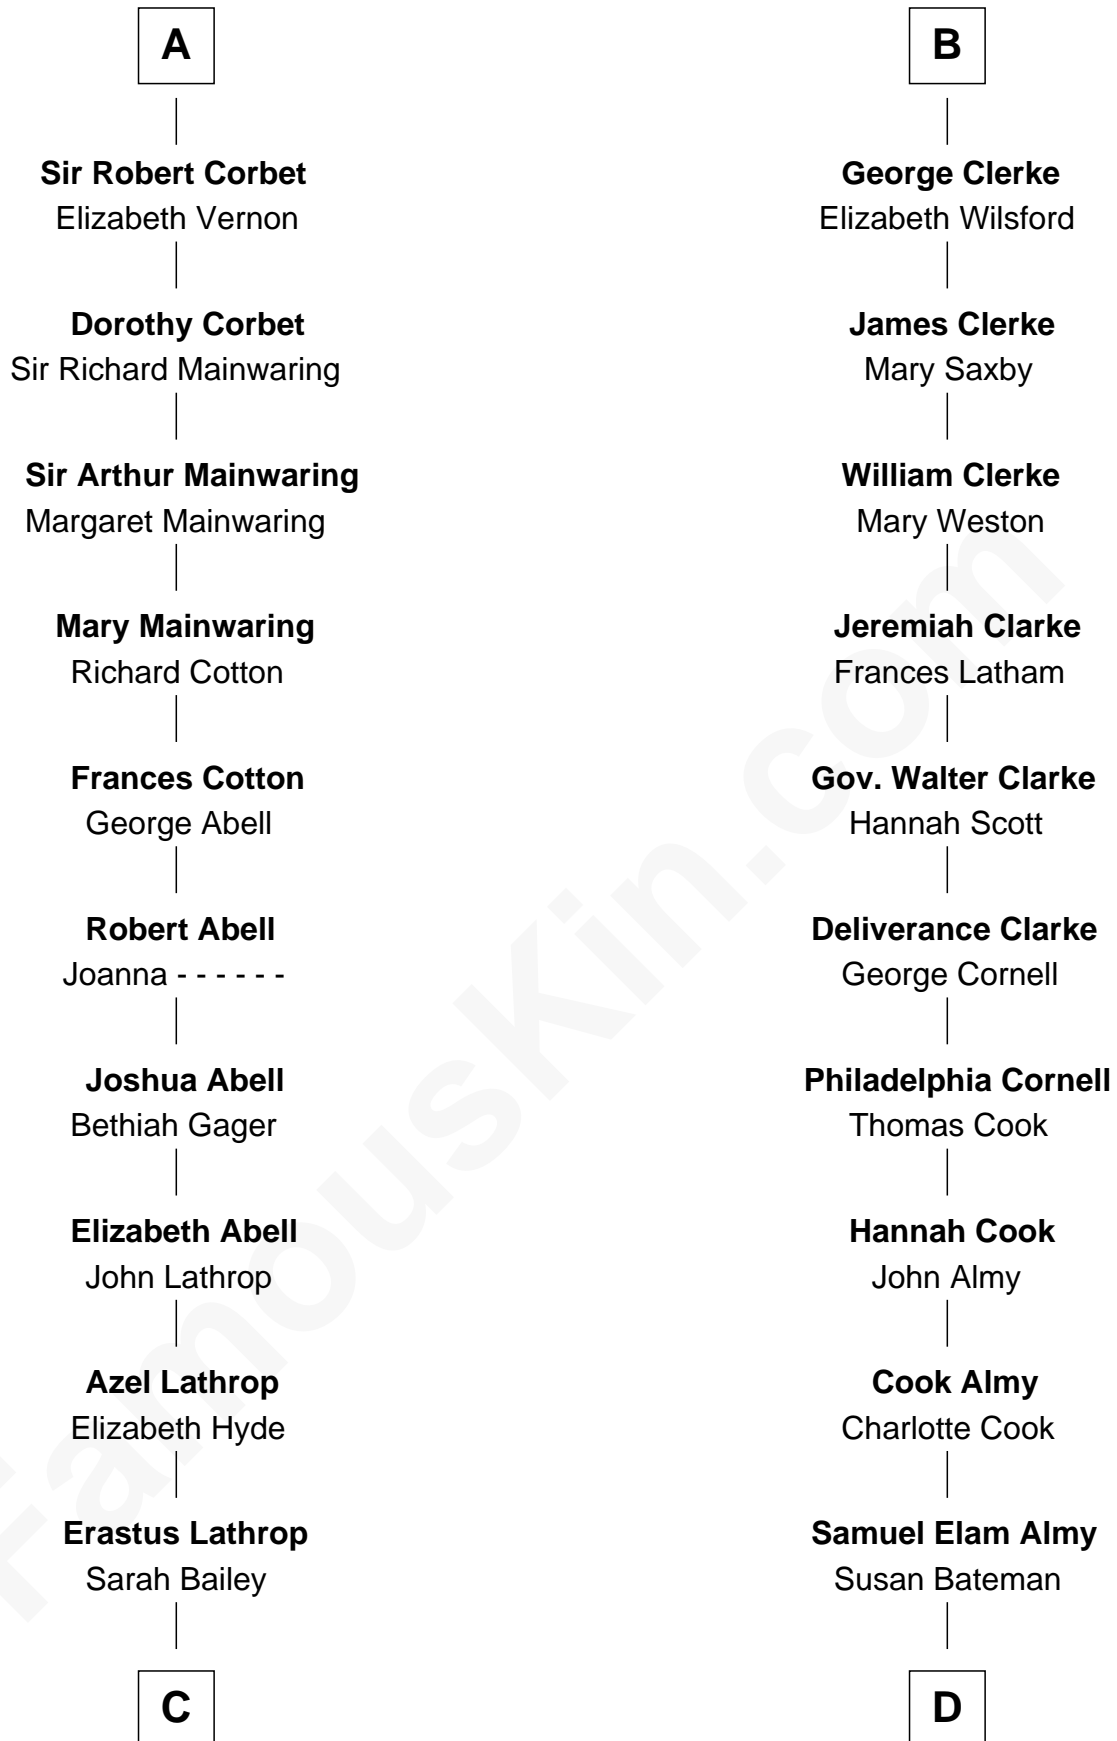

# FamousKin.com Relationship Chart of

**C. W. Post**

*Founder of Post Cereals*

18th cousin 2 times removed of

**Marilyn Monroe**

*Actress, Model, and Singer*

Sir Walter Devereux

**Sir Walter Devereux**

Elizabeth Bromwich

**Sir Walter Devereux**

Elizabeth Merbery

**Sir Walter Devereux**

Anne Ferrers

**Elizabeth Devereux**

**Sir William Ferrers**

Philippa Clifford

**Sir Thomas Ferrers**

Elizabeth Freville

**Sir Henry Ferrers**

Margaret Heckstall

**Elizabeth Ferrers**

James Clerke

**B**

**C**

**Caroline Cushman Lathrop**

Charles Rollin Post

**C. W. Post**

*Founder of Post Cereals*

**D**

**Susan Bateman Almy**