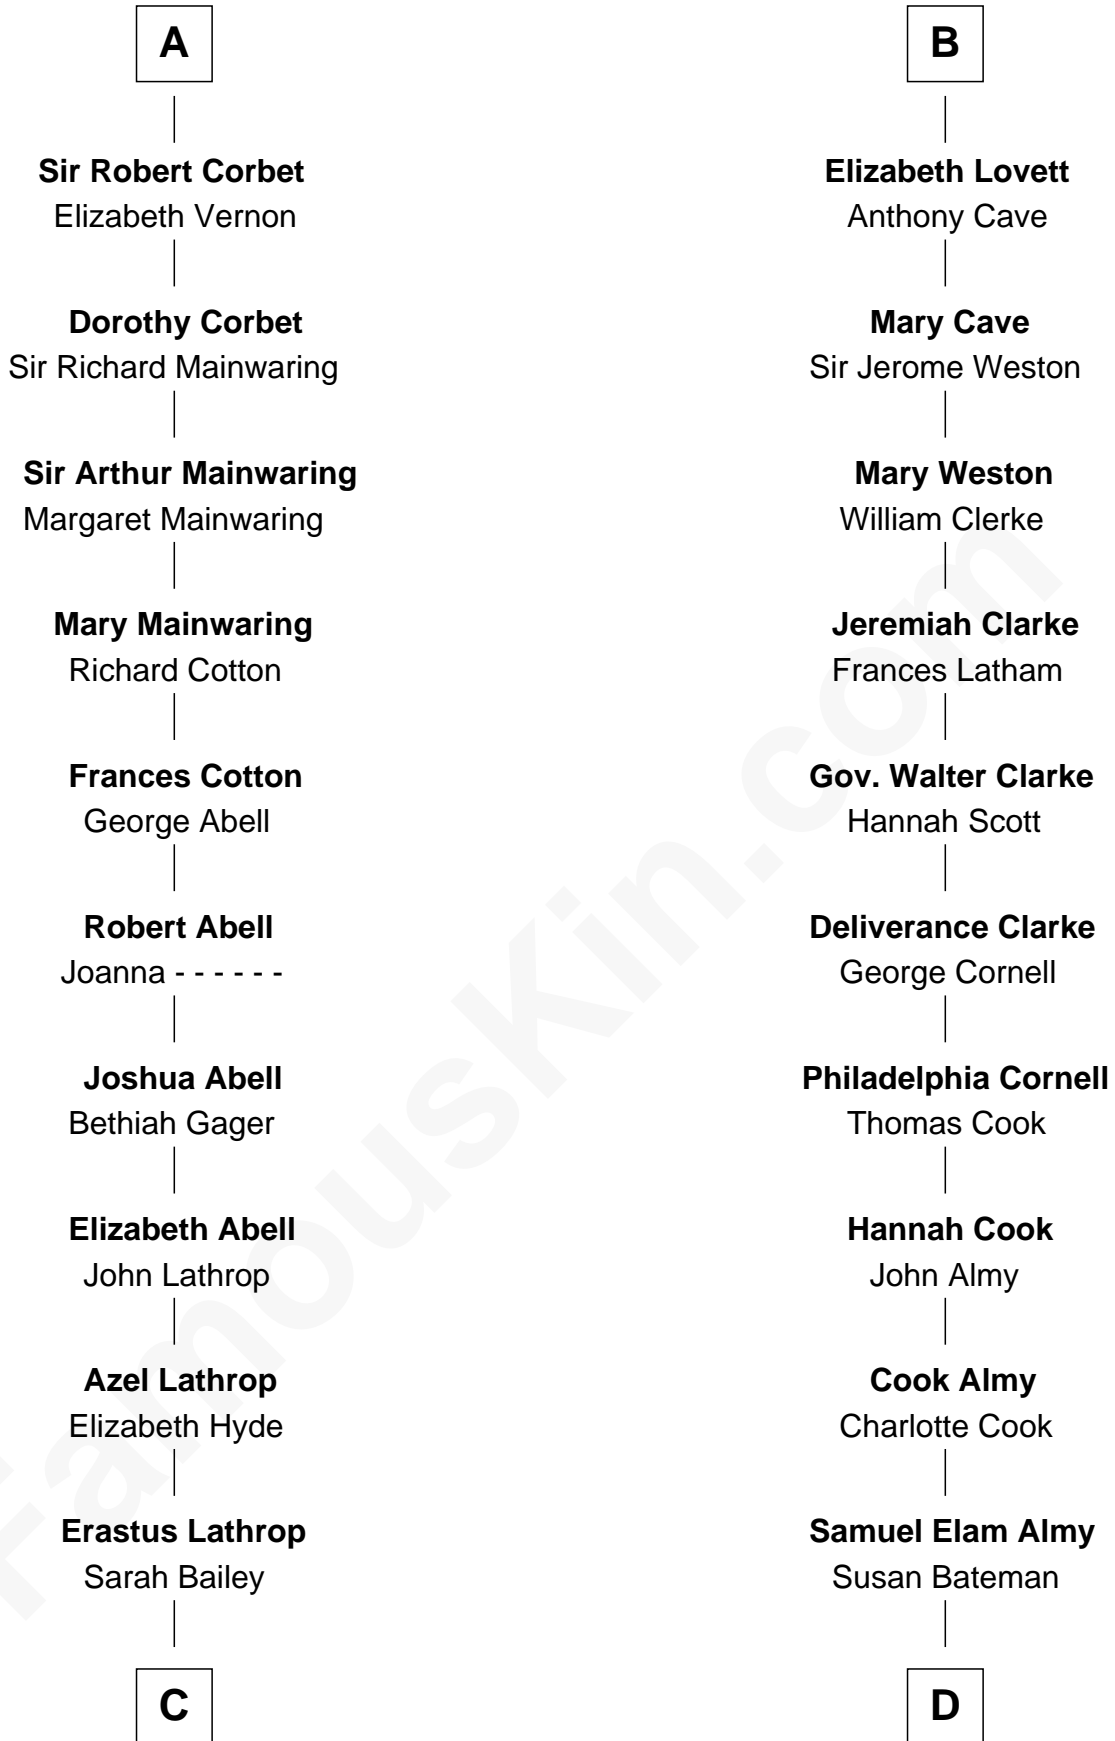

# FamousKin.com Relationship Chart of

**C. W. Post**

*Founder of Post Cereals*

18th cousin 2 times removed of

**Marilyn Monroe**

*Actress, Model, and Singer*

**C**

**Caroline Cushman Lathrop**

Charles Rollin Post

**C. W. Post**

*Founder of Post Cereals*

**D**

**Susan Bateman Almy**

Charles Adams Gifford

**Frederick Almy Gifford**

Elizabeth Easton Tennant

**Charles Stanley Gifford**

Gladys Pearl Monroe

**Marilyn Monroe**

*Actress, Model, and Singer*