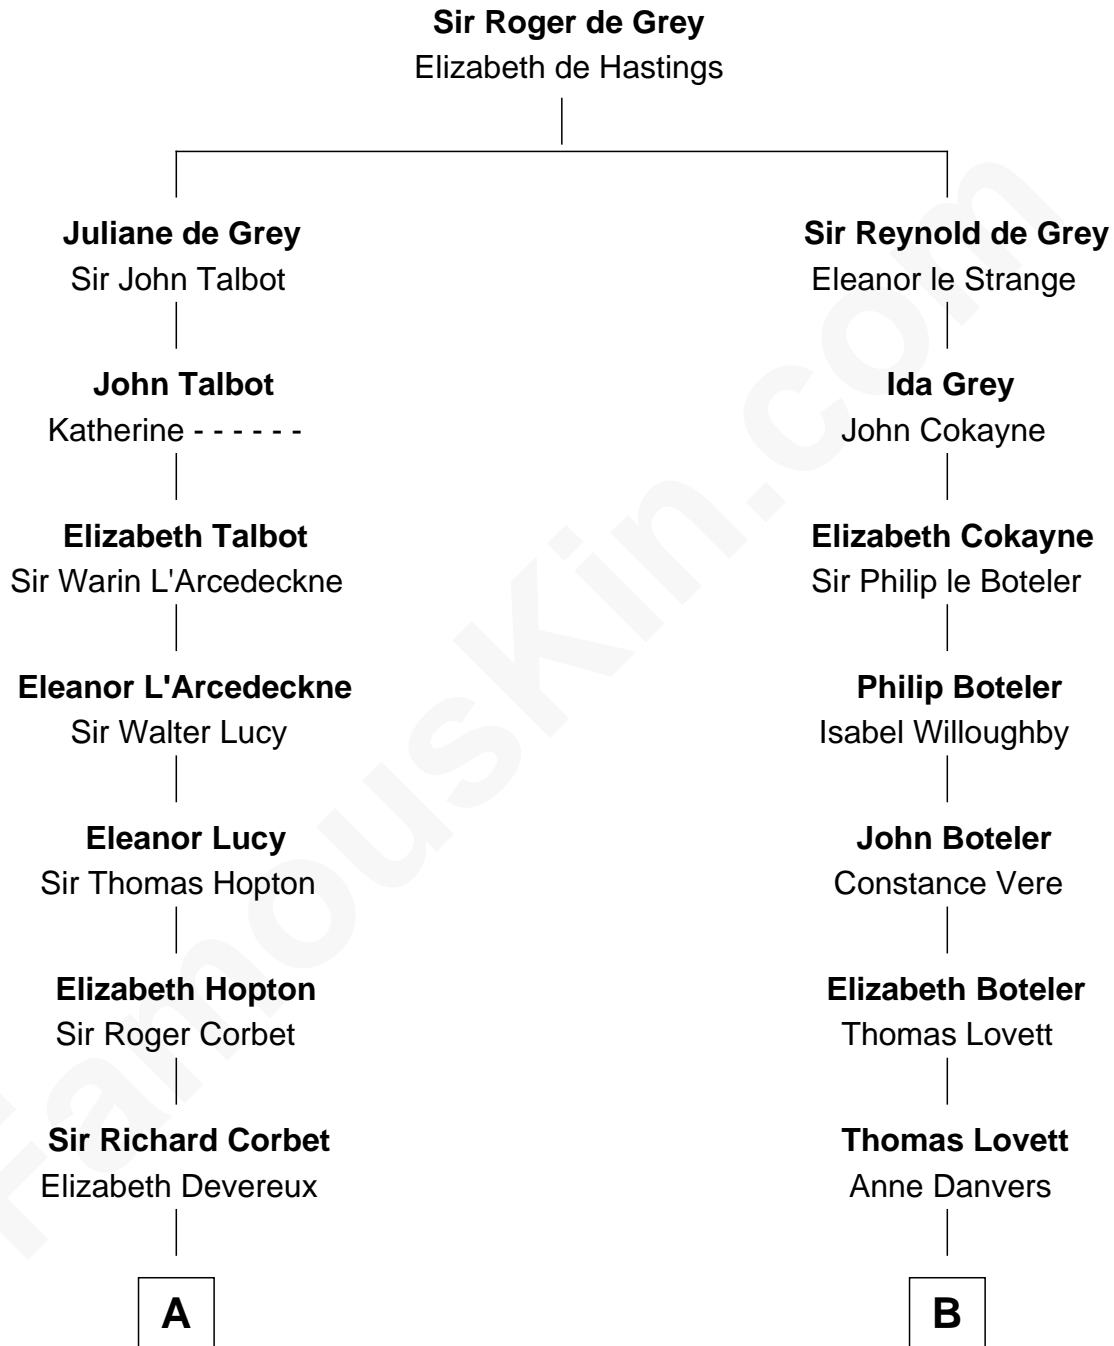

# FamousKin.com Relationship Chart of

**C. W. Post**

*Founder of Post Cereals*

18th cousin 2 times removed of

**Marilyn Monroe**

*Actress, Model, and Singer*

**C**

**Caroline Cushman Lathrop**

Charles Rollin Post

**C. W. Post**

*Founder of Post Cereals*

**D**

**Susan Bateman Almy**

Charles Adams Gifford

**Frederick Almy Gifford**

Elizabeth Easton Tennant

**Charles Stanley Gifford**

Gladys Pearl Monroe

**Marilyn Monroe**

*Actress, Model, and Singer*