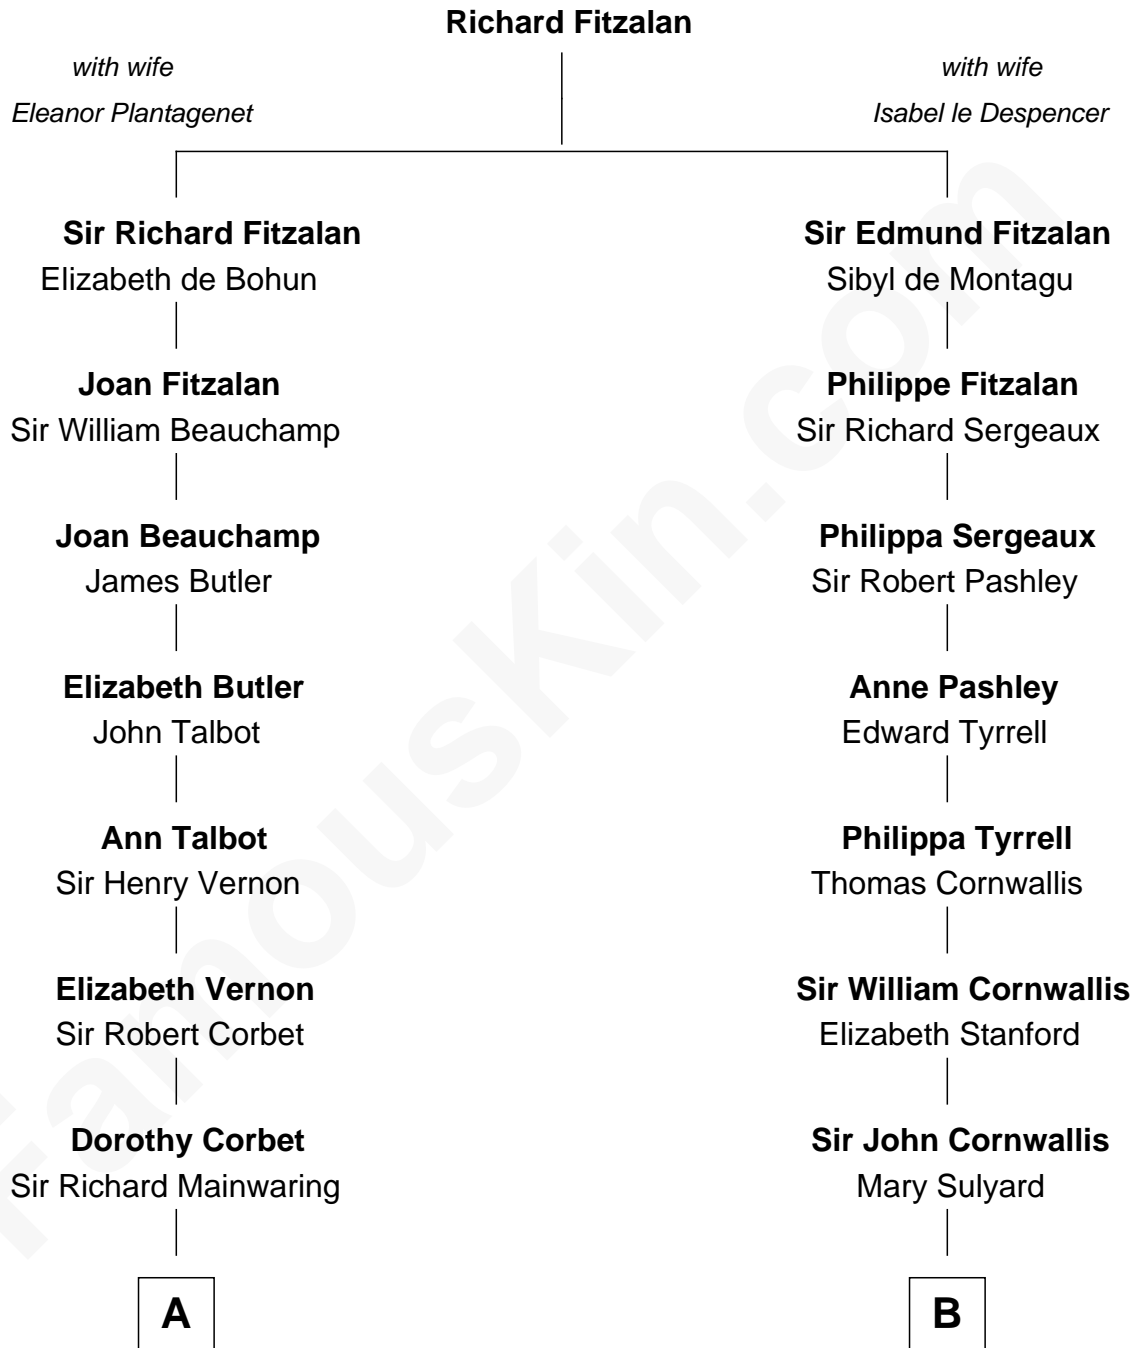

FamousKin.com Relationship Chart of

C. W. Post

Founder of Post Cereals

16th cousin 4 times removed of

Marilyn Monroe

Actress, Model, and Singer

C

—
Elizabeth Cutting Easton

William Congdon Tennant

—
Elizabeth Easton Tennant

Frederick Almy Gifford

—
Charles Stanley Gifford

Gladys Pearl Monroe

—
Marilyn Monroe

Actress, Model, and Singer

FamousKin.com