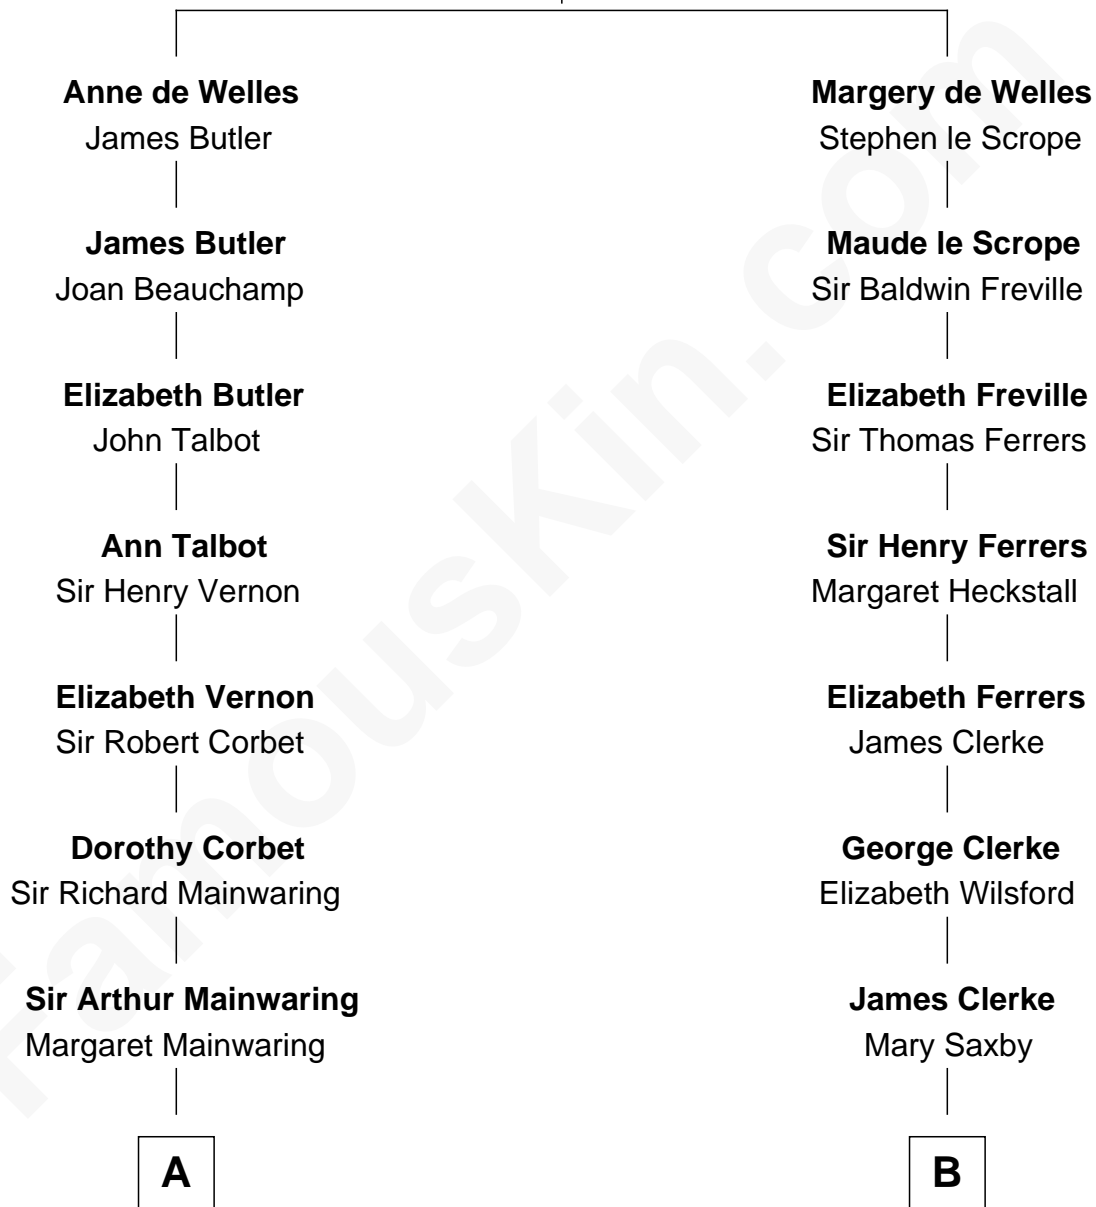

FamousKin.com Relationship Chart of

C. W. Post

Founder of Post Cereals

15th cousin 3 times removed of

Marilyn Monroe

Actress, Model, and Singer

John de Welles

Maud de Roos

C

Charles Stanley Gifford

Gladys Pearl Monroe

Marilyn Monroe

Actress, Model, and Singer

FamousKin.com