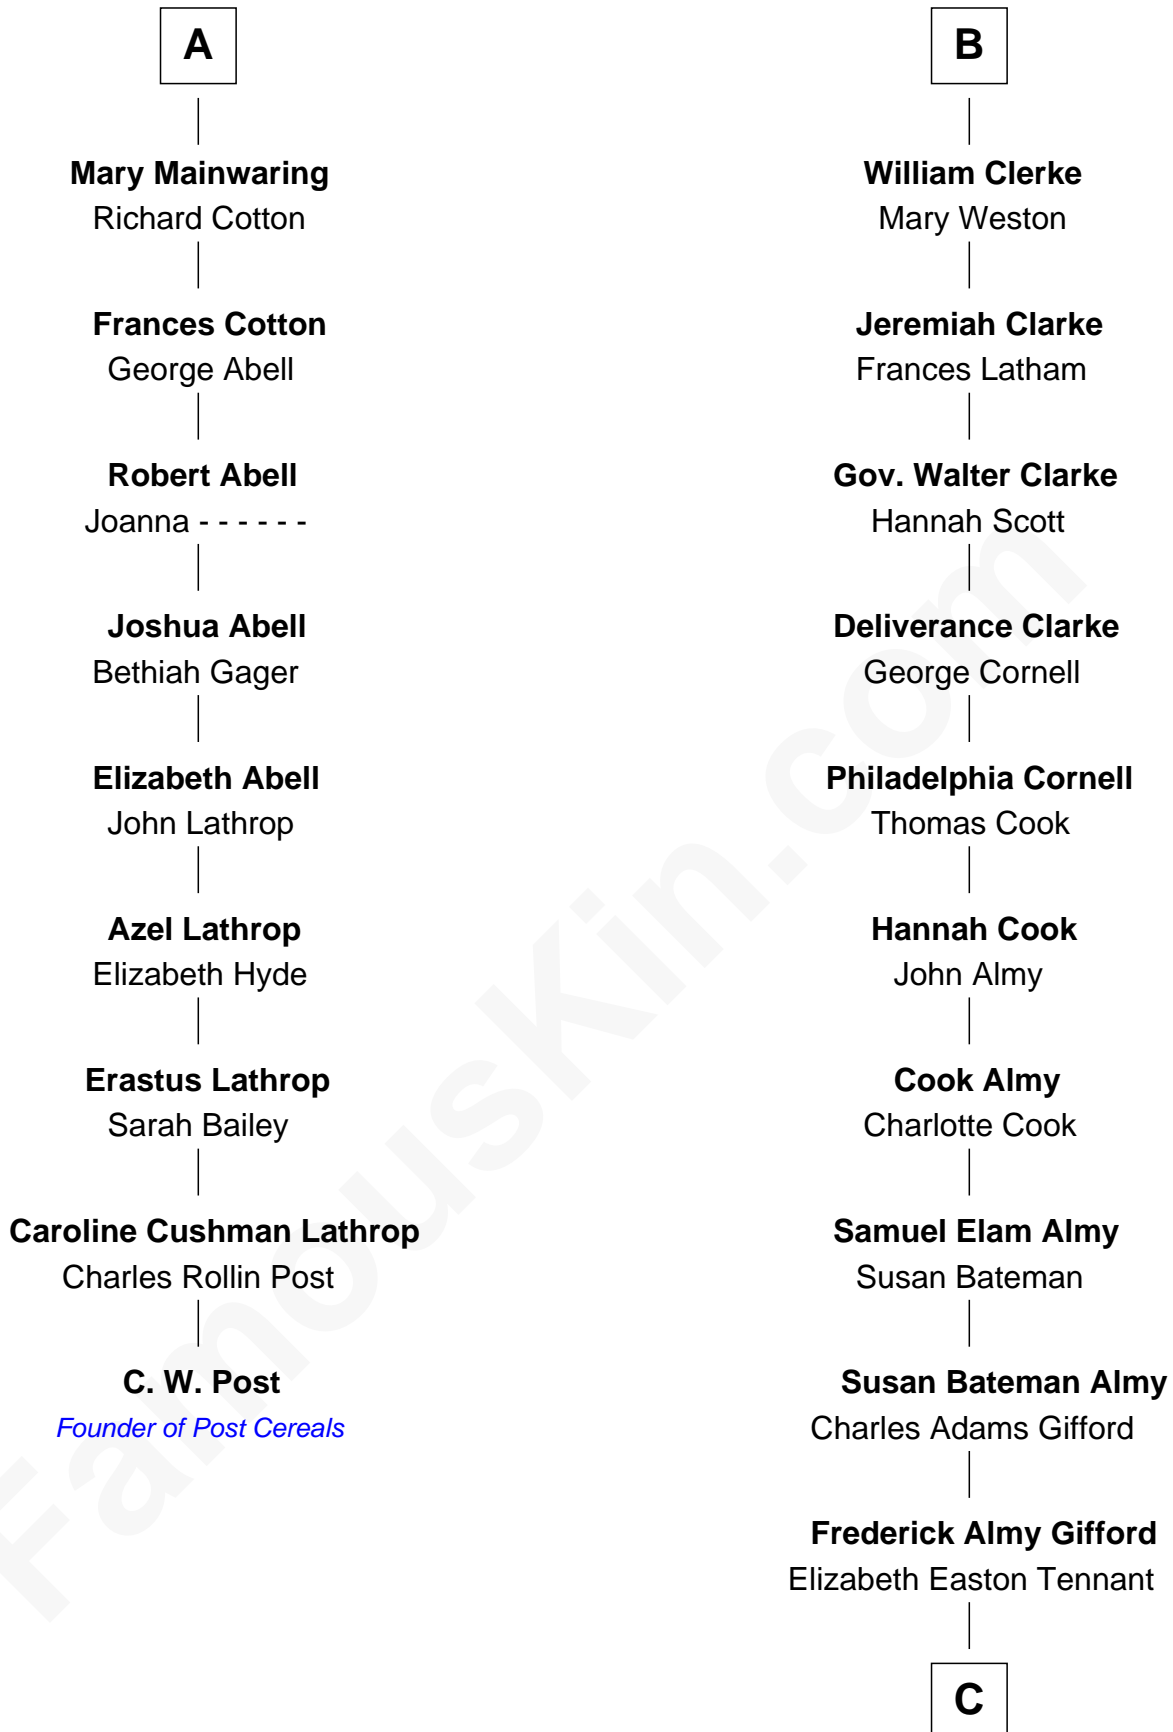

FamousKin.com Relationship Chart of

C. W. Post

Founder of Post Cereals

15th cousin 3 times removed of

Marilyn Monroe

Actress, Model, and Singer

John de Welles

Maud de Roos

C

Charles Stanley Gifford

Gladys Pearl Monroe

Marilyn Monroe

Actress, Model, and Singer

FamousKin.com