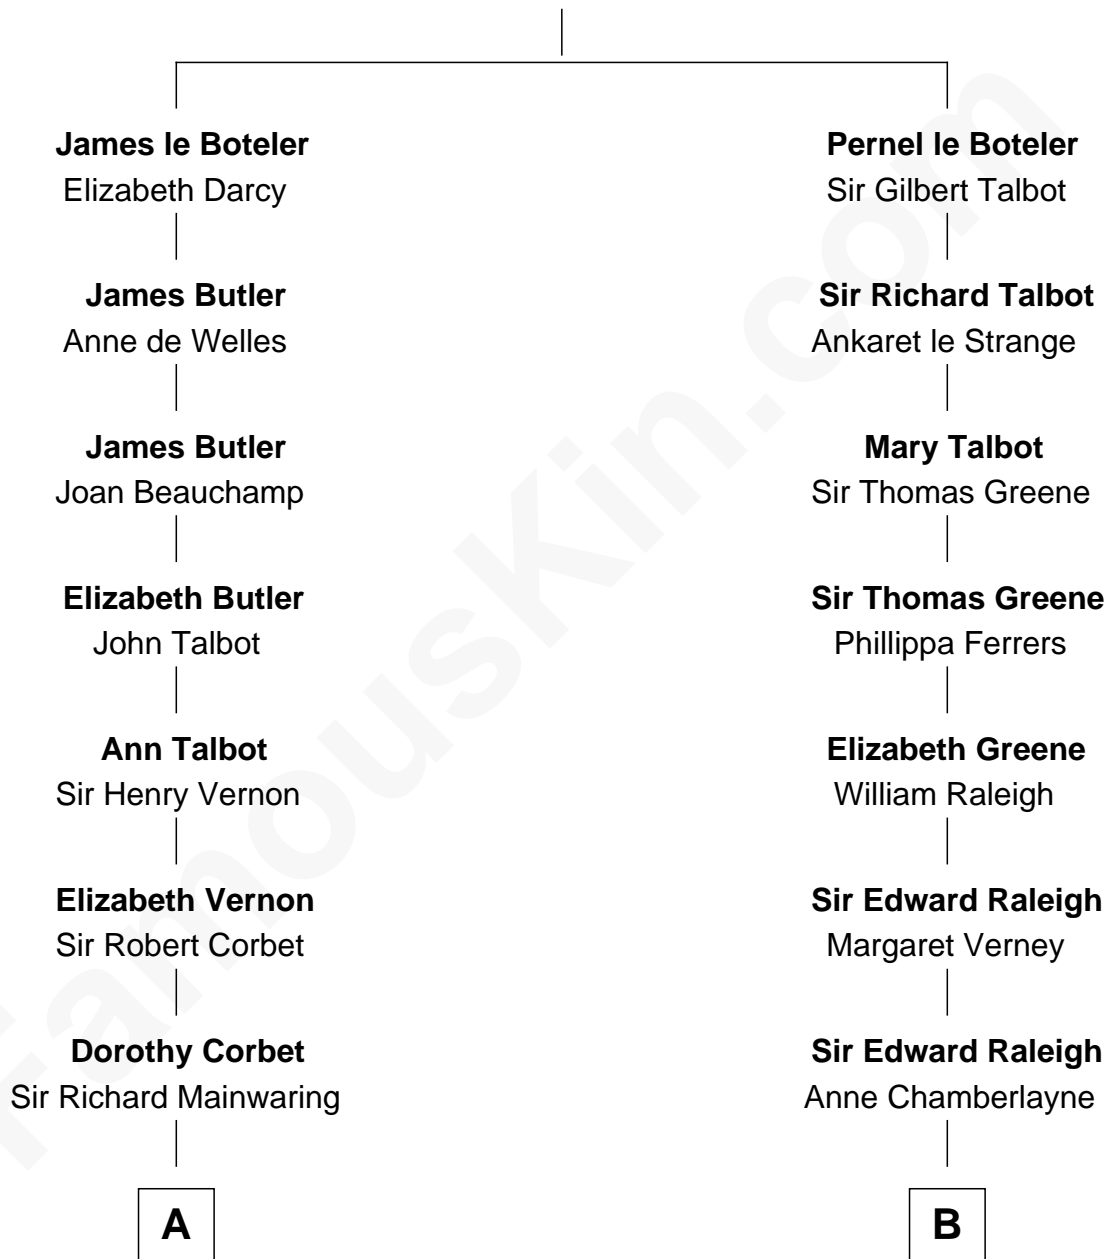

# FamousKin.com Relationship Chart of

**C. W. Post**

*Founder of Post Cereals*

16th cousin 4 times removed of

**Marilyn Monroe**

*Actress, Model, and Singer*

**Sir James le Boteler**

Eleanor de Bohun

**C**

—  
**Susan Bateman Almy**

Charles Adams Gifford

—  
**Frederick Almy Gifford**

Elizabeth Easton Tennant

—  
**Charles Stanley Gifford**

Gladys Pearl Monroe

—  
**Marilyn Monroe**