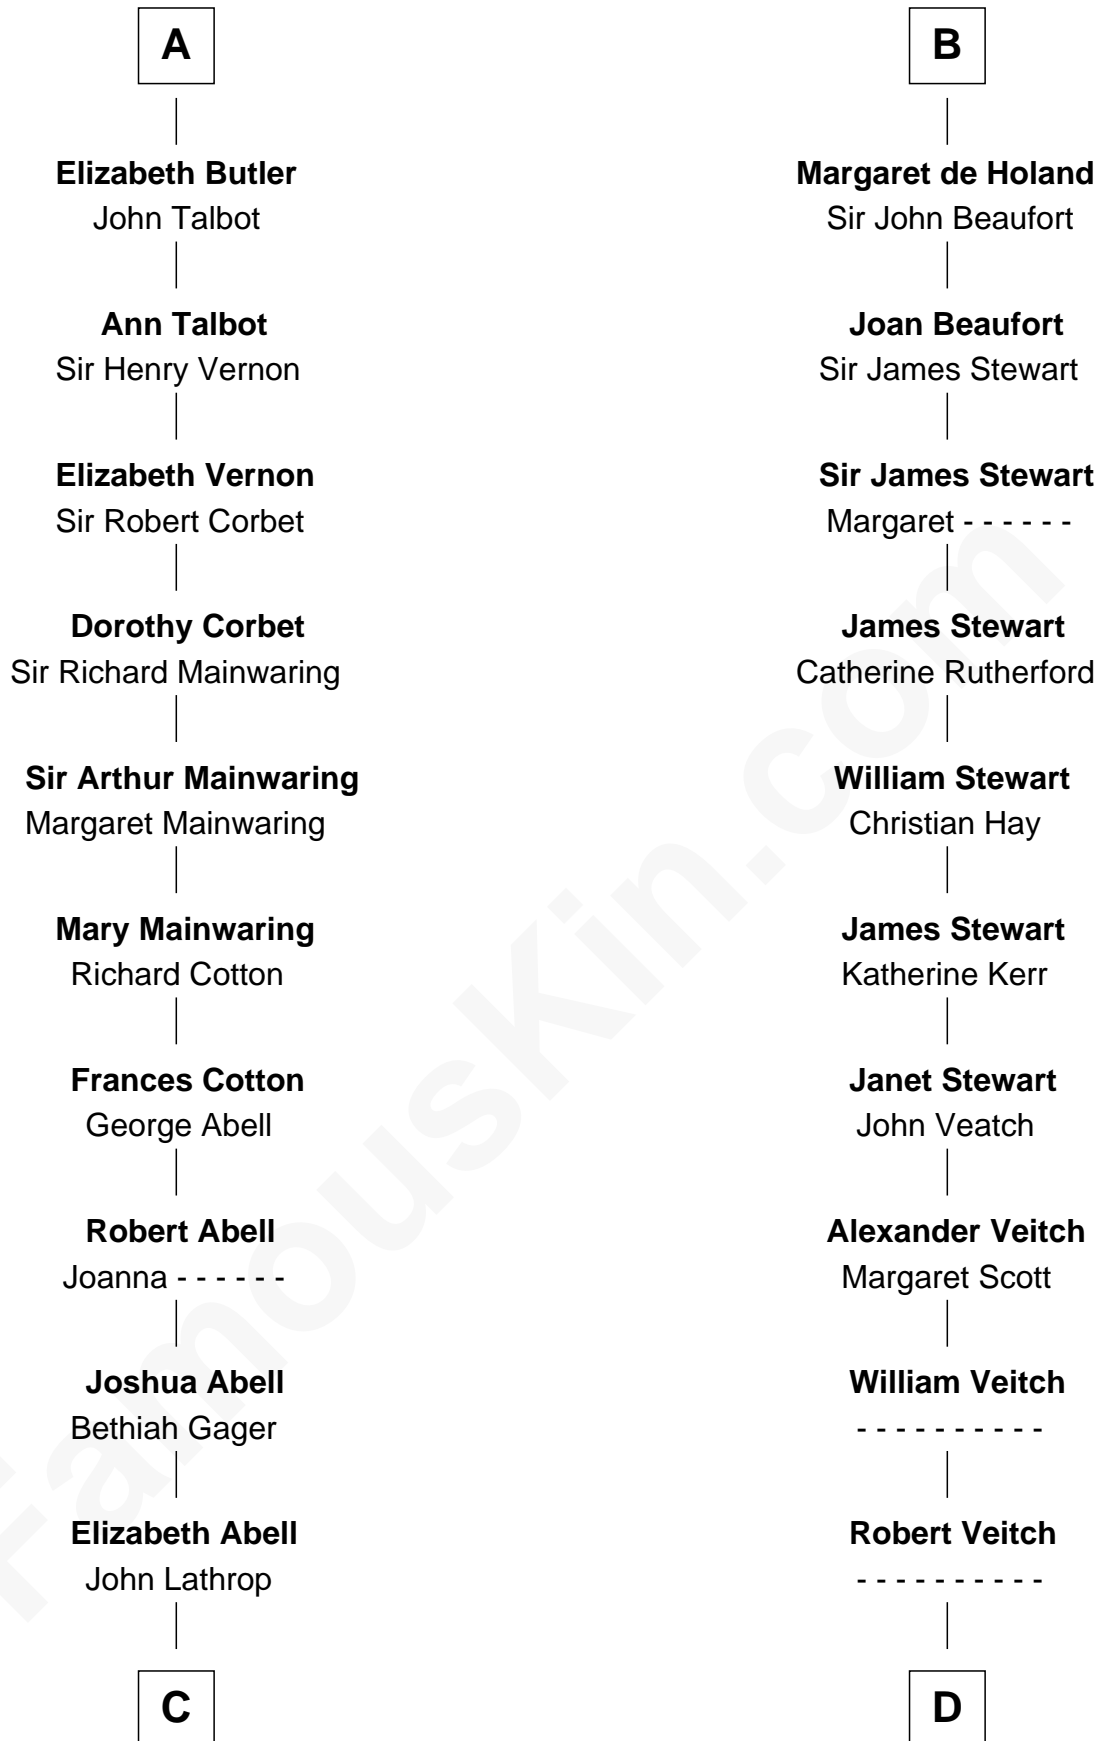

FamousKin.com Relationship Chart of

C. W. Post

Founder of Post Cereals

20th cousin 1 time removed of

Noel Coward

Playwright, Actor, and Songwriter

Roger le Bigod

Ida de Tony

C

Azel Lathrop
Elizabeth Hyde

Erastus Lathrop
Sarah Bailey

Caroline Cushman Lathrop
Charles Rollin Post

C. W. Post
Founder of Post Cereals

D

John Veitch
Barbara Ainslie

Henry Veitch
Margaret Harrison

Henry Gordon Veitch
Mary Kathleen Synch

Violet Agnes Veitch
Arthur Sabin Coward

Noel Coward
Playwright, Actor, and Songwriter