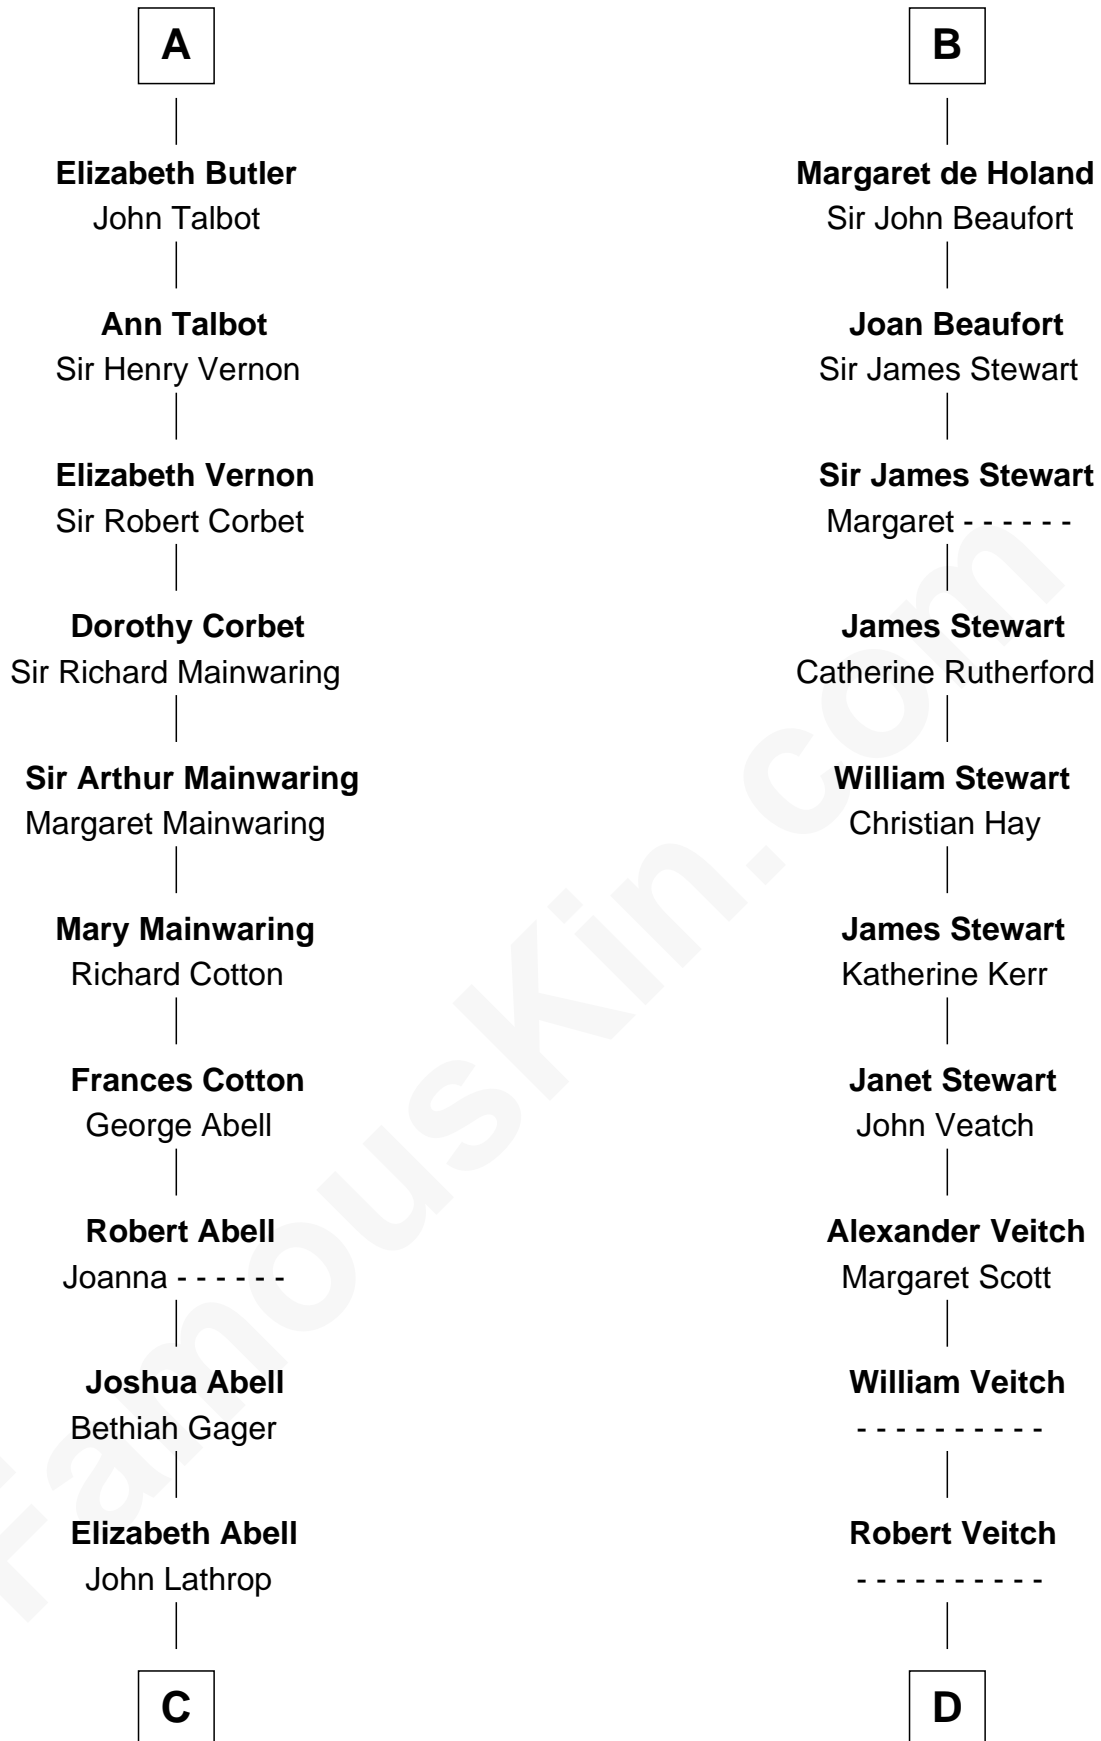

FamousKin.com Relationship Chart of

C. W. Post

Founder of Post Cereals

20th cousin 1 time removed of

Noel Coward

Playwright, Actor, and Songwriter

Robert Mauduit

Isabel Basset

C

Azel Lathrop
Elizabeth Hyde

Erastus Lathrop
Sarah Bailey

Caroline Cushman Lathrop
Charles Rollin Post

C. W. Post
Founder of Post Cereals

D

John Veitch
Barbara Ainslie

Henry Veitch
Margaret Harrison

Henry Gordon Veitch
Mary Kathleen Synch

Violet Agnes Veitch
Arthur Sabin Coward

Noel Coward
Playwright, Actor, and Songwriter