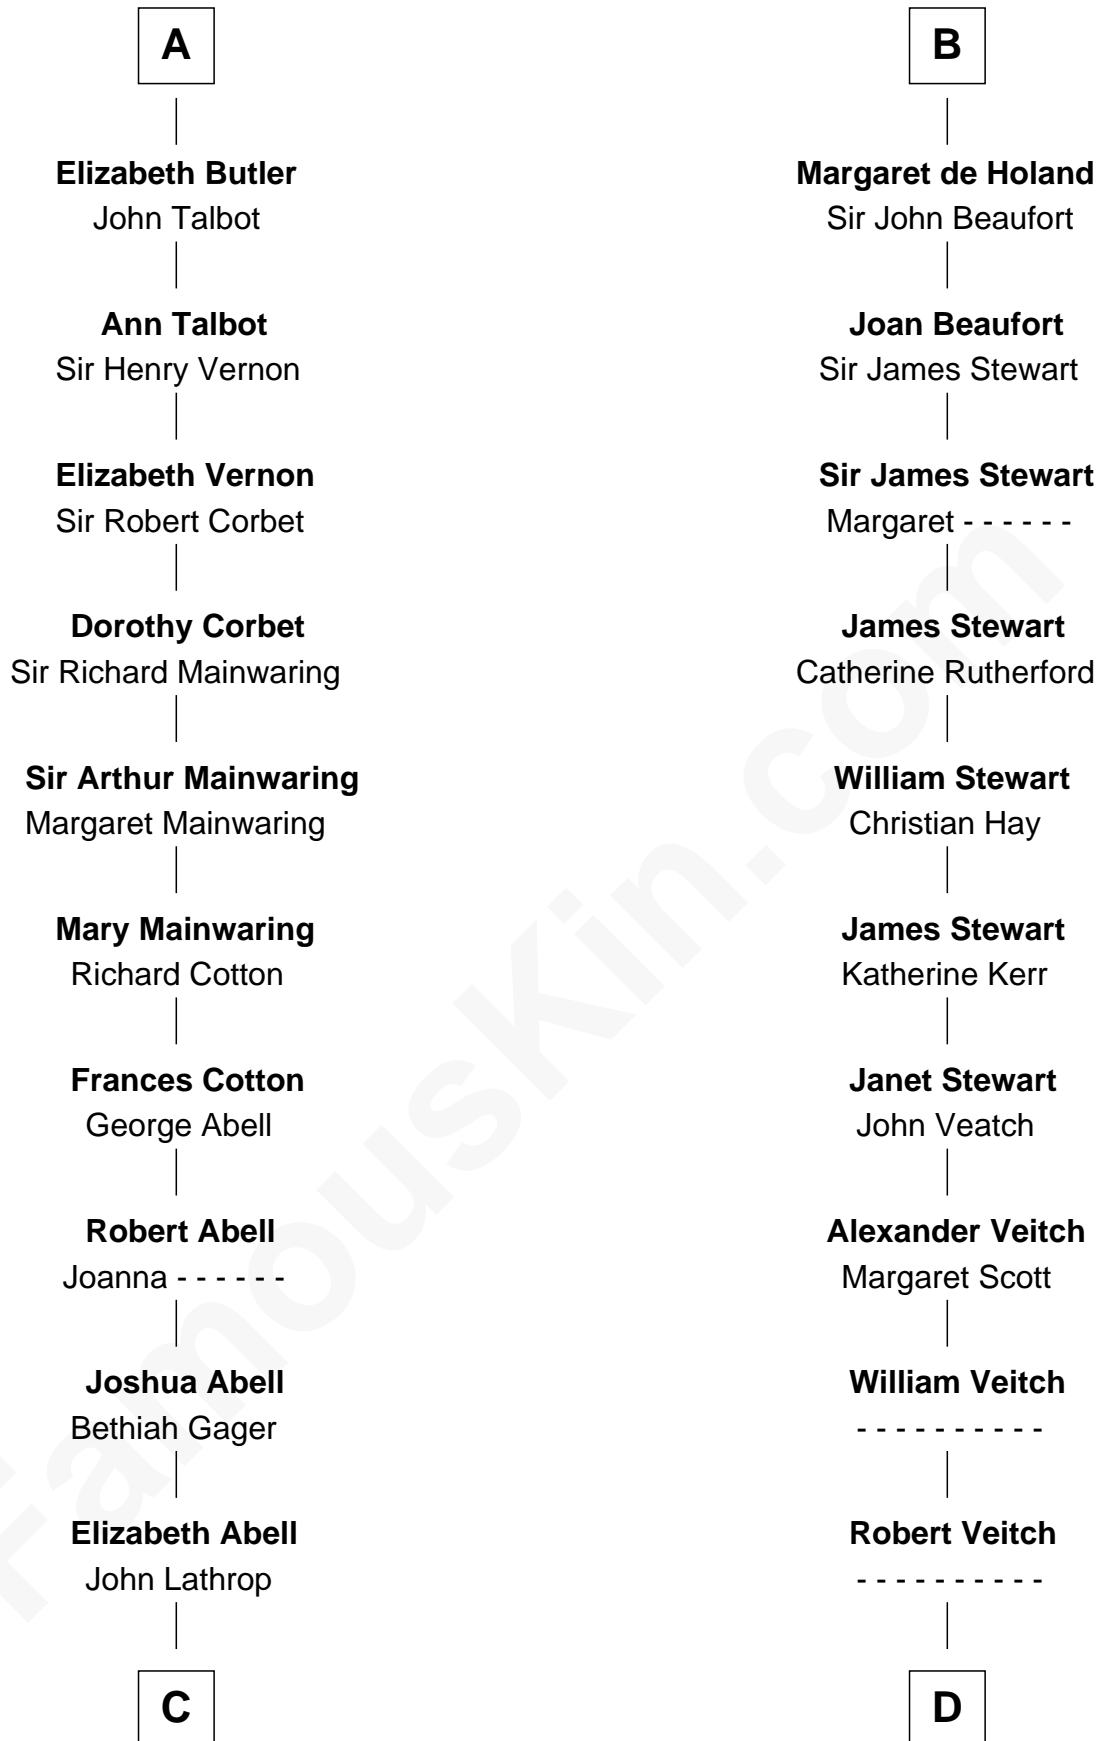

# FamousKin.com Relationship Chart of

**C. W. Post**

*Founder of Post Cereals*

20th cousin 1 time removed of

**Noel Coward**

*Playwright, Actor, and Songwriter*

**Roger de Clare**  
Maud de St. Hilary

**C**

**Azel Lathrop**  
Elizabeth Hyde

**Erastus Lathrop**  
Sarah Bailey

**Caroline Cushman Lathrop**  
Charles Rollin Post

**C. W. Post**  
*Founder of Post Cereals*

**D**

**John Veitch**  
Barbara Ainslie

**Henry Veitch**  
Margaret Harrison

**Henry Gordon Veitch**  
Mary Kathleen Synch

**Violet Agnes Veitch**  
Arthur Sabin Coward

**Noel Coward**  
*Playwright, Actor, and Songwriter*