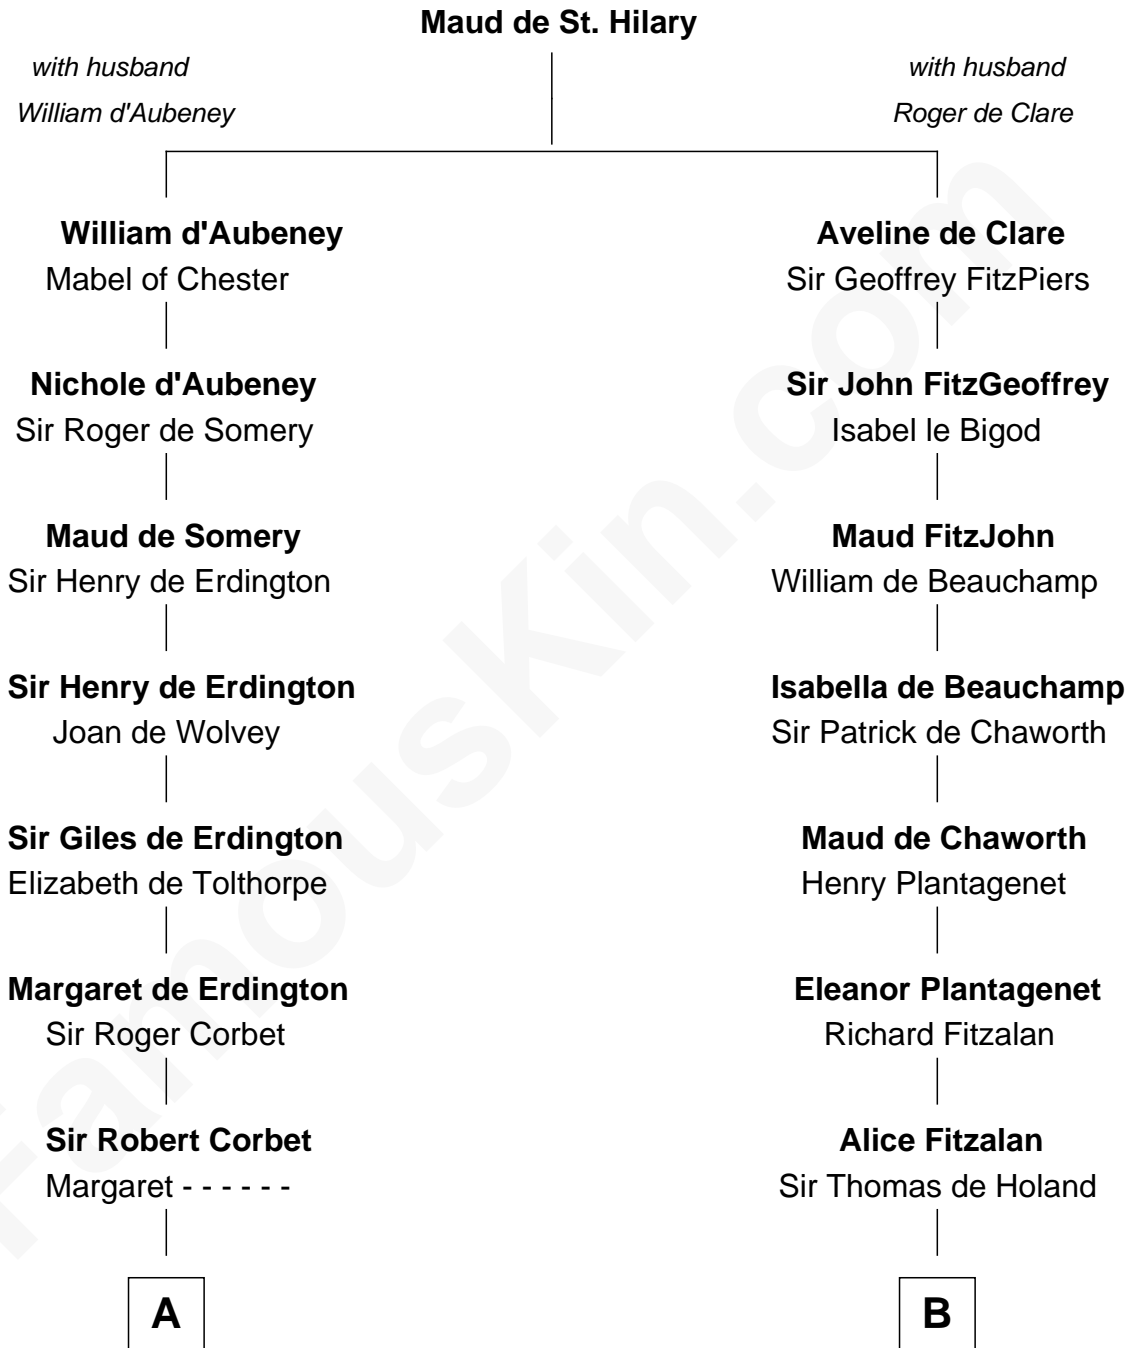

FamousKin.com Relationship Chart of

C. W. Post

Founder of Post Cereals

20th cousin 1 time removed of

Noel Coward

Playwright, Actor, and Songwriter

C

Azel Lathrop
Elizabeth Hyde

Erastus Lathrop
Sarah Bailey

Caroline Cushman Lathrop
Charles Rollin Post

C. W. Post
Founder of Post Cereals

D

John Veitch
Barbara Ainslie

Henry Veitch
Margaret Harrison

Henry Gordon Veitch
Mary Kathleen Synch