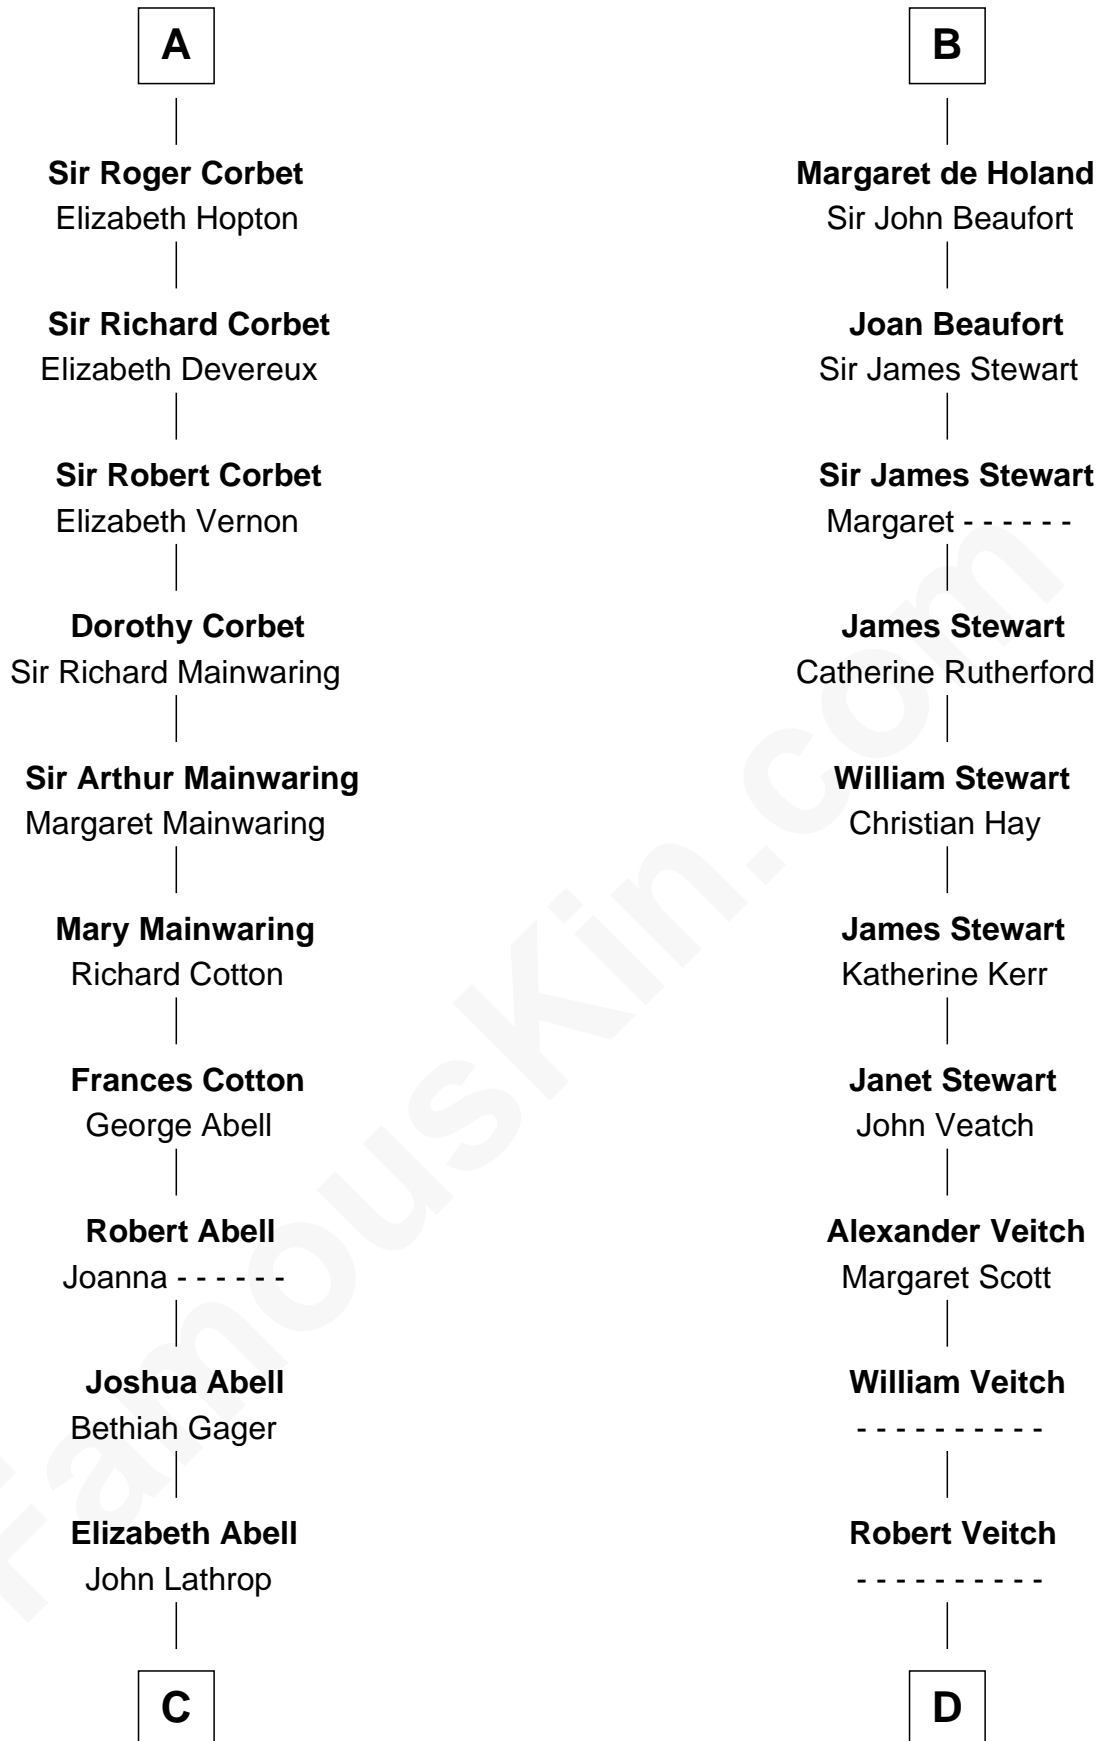

FamousKin.com Relationship Chart of

C. W. Post

Founder of Post Cereals

20th cousin 1 time removed of

Noel Coward

Playwright, Actor, and Songwriter

C

Azel Lathrop
Elizabeth Hyde

Erastus Lathrop
Sarah Bailey

Caroline Cushman Lathrop
Charles Rollin Post

C. W. Post
Founder of Post Cereals

D

John Veitch
Barbara Ainslie

Henry Veitch
Margaret Harrison

Henry Gordon Veitch
Mary Kathleen Synch

Violet Agnes Veitch
Arthur Sabin Coward

Noel Coward
Playwright, Actor, and Songwriter