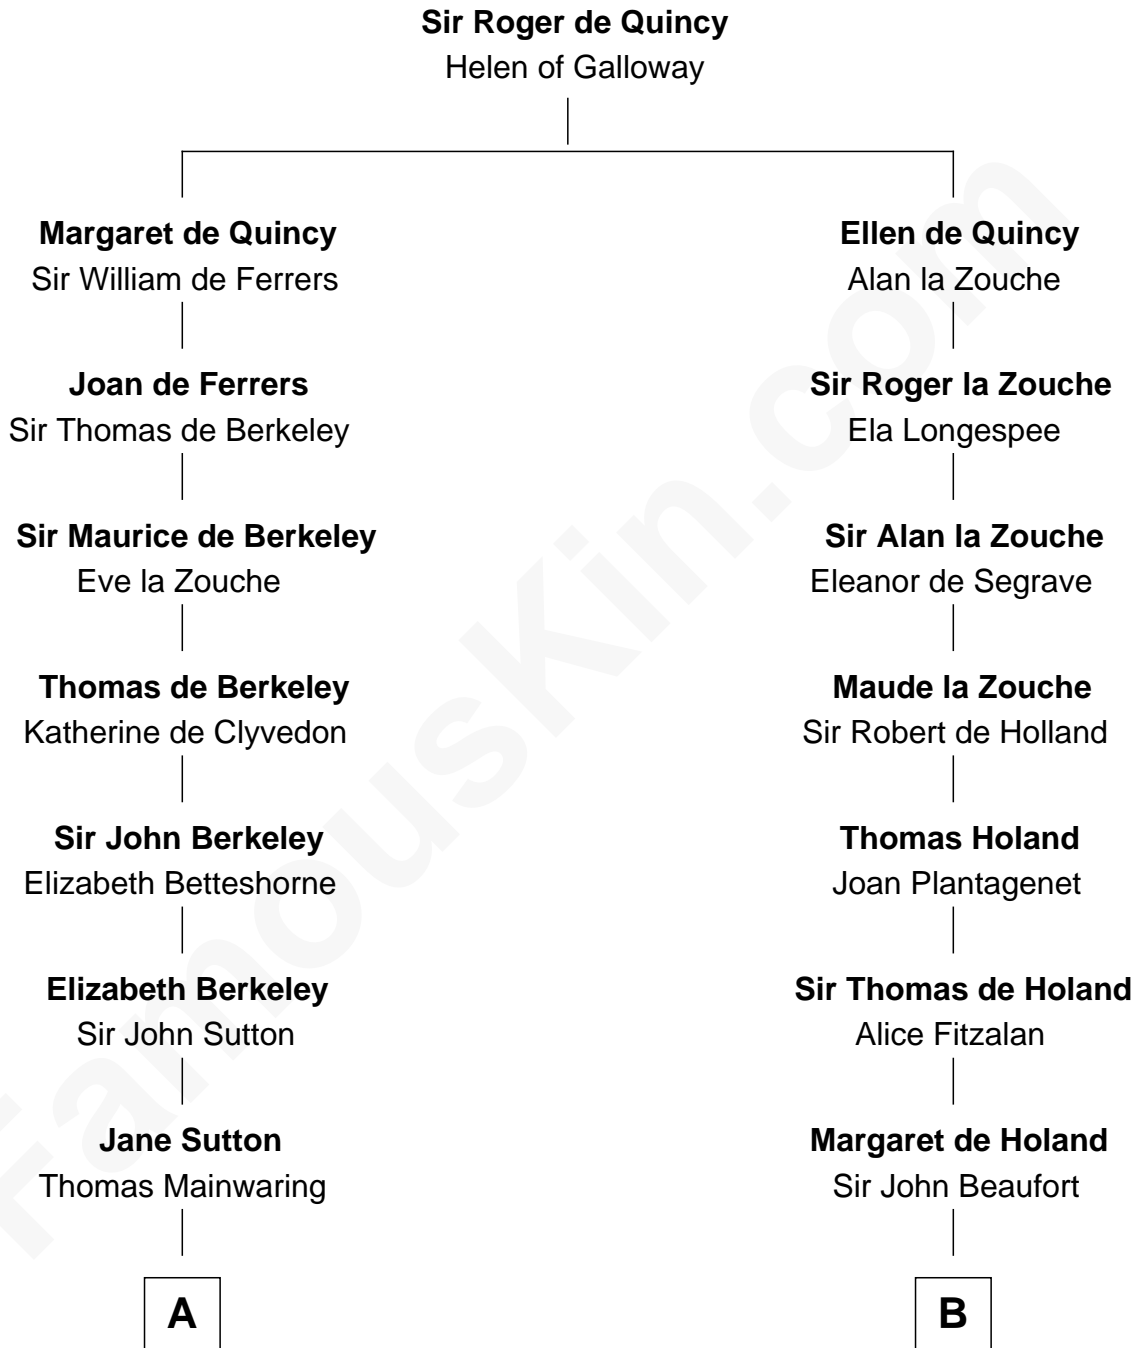

FamousKin.com Relationship Chart of

C. W. Post

Founder of Post Cereals

17th cousin 3 times removed of

Noel Coward

Playwright, Actor, and Songwriter

C

Henry Veitch

Margaret Harrison

Henry Gordon Veitch

Mary Kathleen Synch

Violet Agnes Veitch

Arthur Sabin Coward

Noel Coward

Playwright, Actor, and Songwriter

FamousKin.com