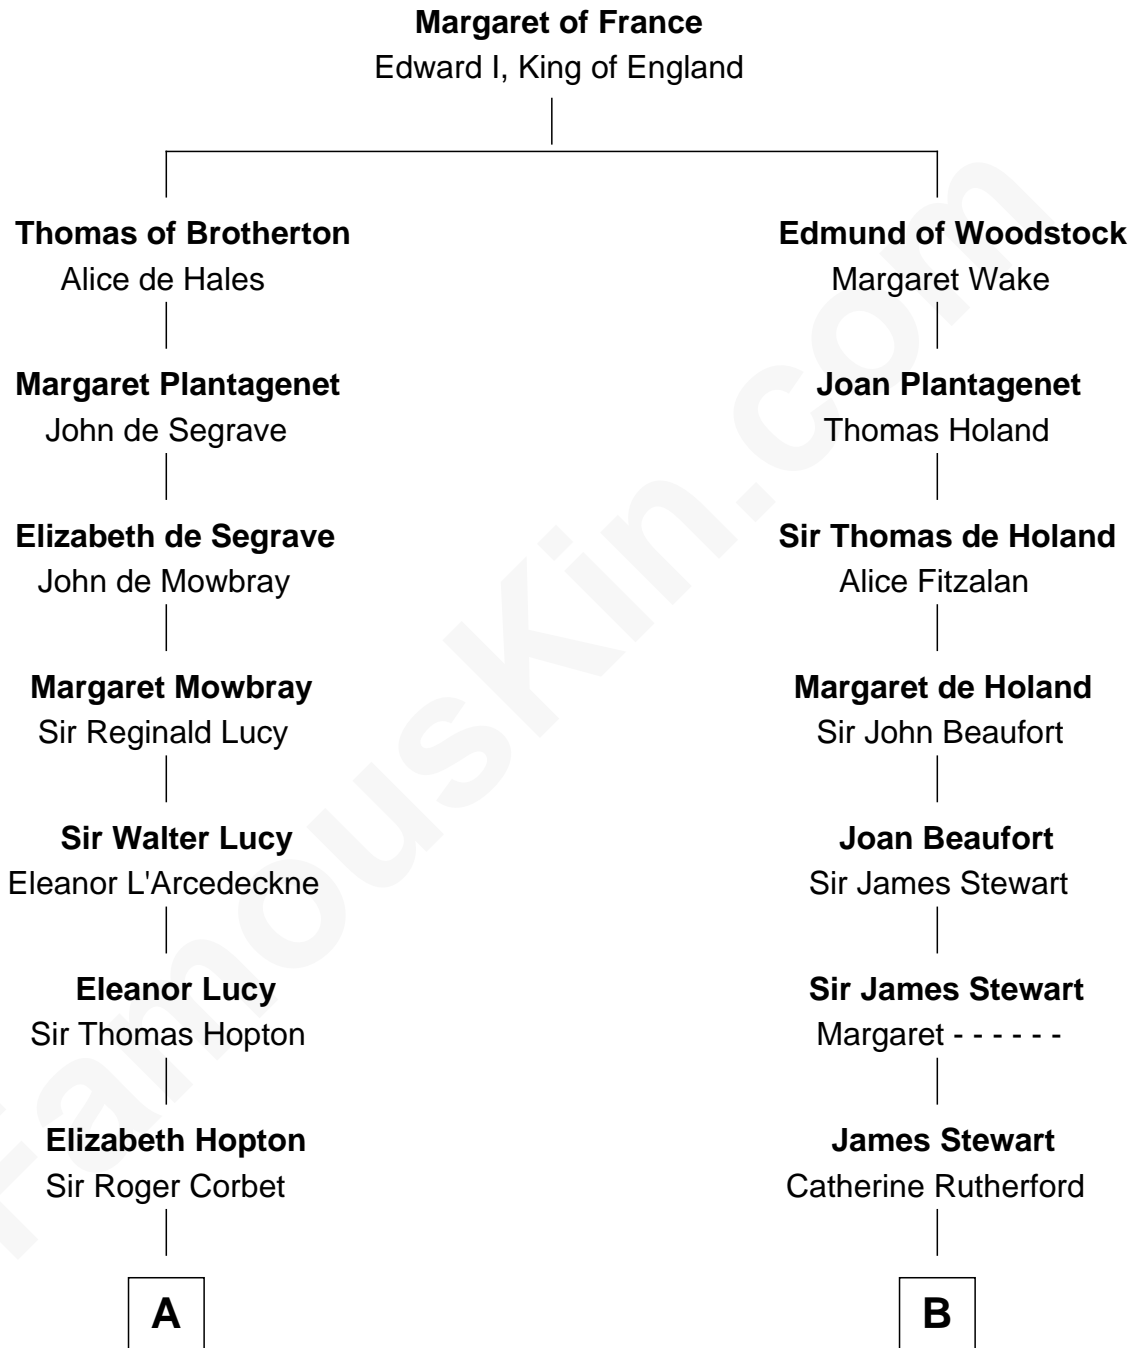

FamousKin.com Relationship Chart of

C. W. Post

Founder of Post Cereals

17th cousin 2 times removed of

Noel Coward

Playwright, Actor, and Songwriter

C

Erastus Lathrop

Sarah Bailey

Caroline Cushman Lathrop

Charles Rollin Post

C. W. Post

Founder of Post Cereals

FamousKin.com