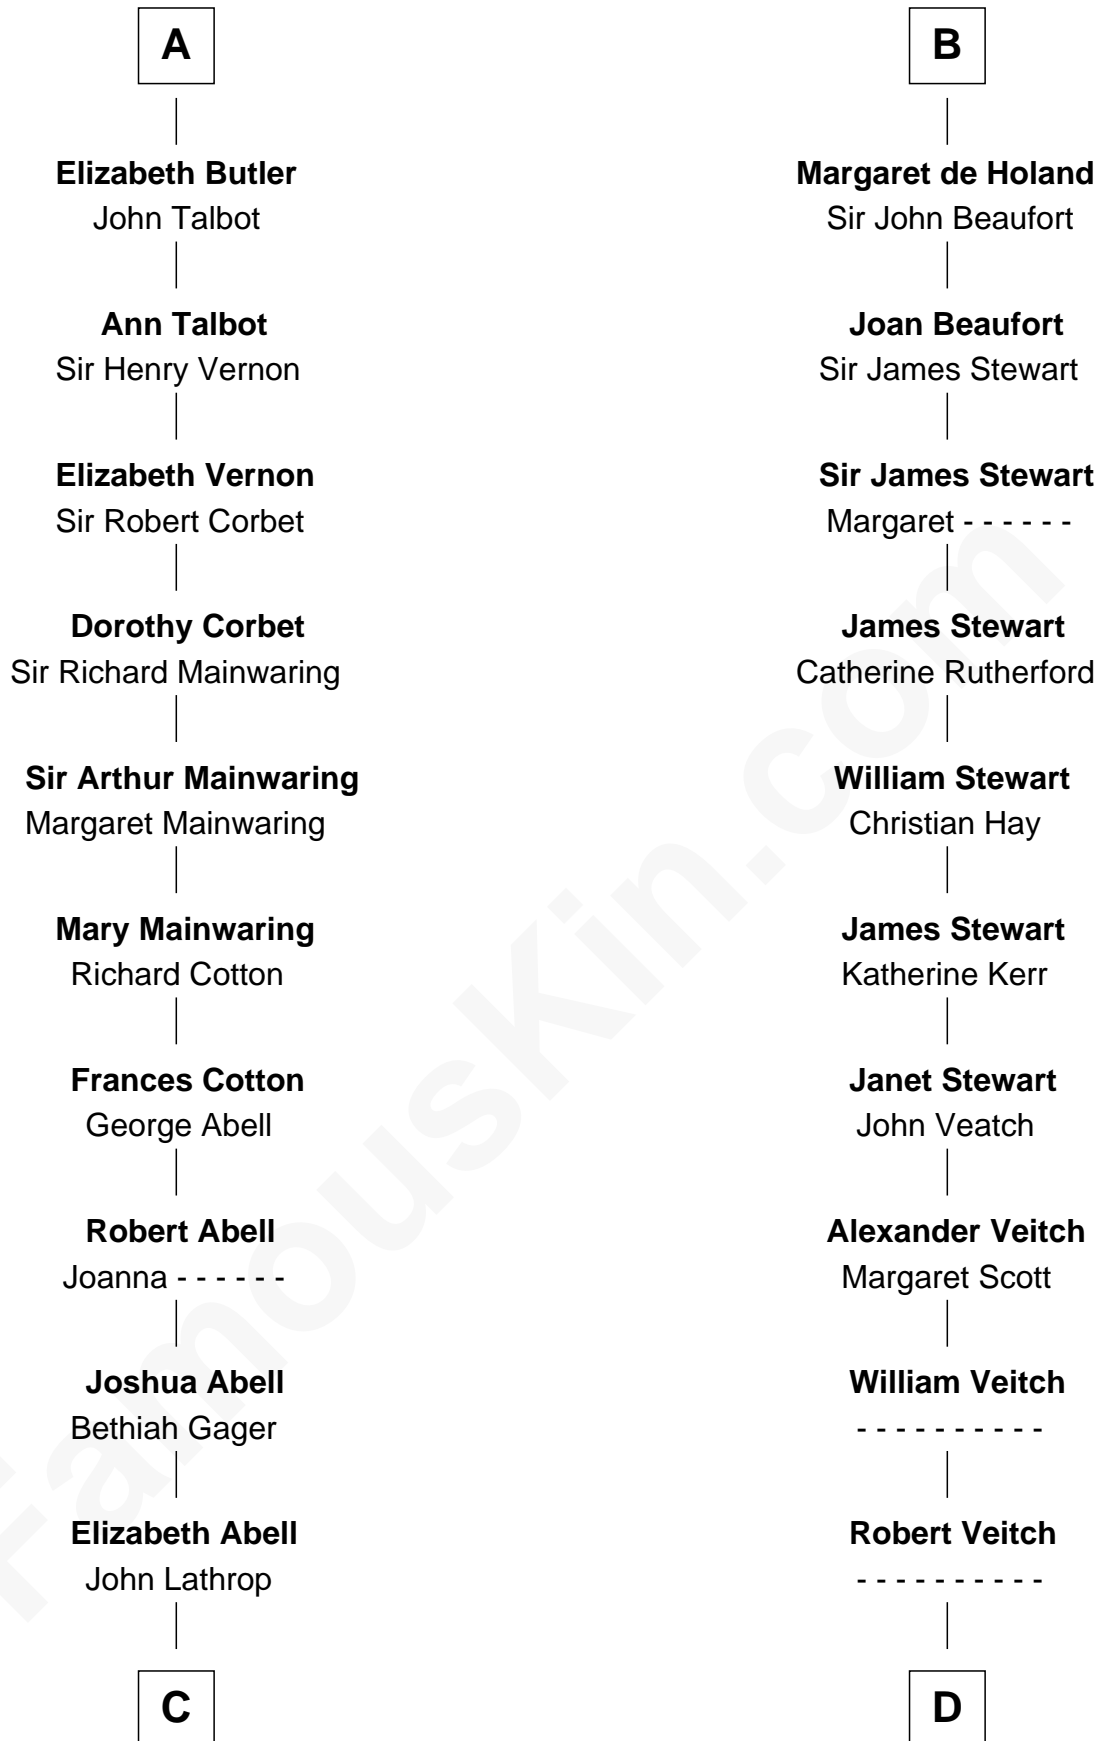

# FamousKin.com Relationship Chart of

**C. W. Post**

*Founder of Post Cereals*

20th cousin 1 time removed of

**Noel Coward**

*Playwright, Actor, and Songwriter*

**C**

**Azel Lathrop**  
Elizabeth Hyde

**Erastus Lathrop**  
Sarah Bailey

**Caroline Cushman Lathrop**  
Charles Rollin Post

**C. W. Post**  
*Founder of Post Cereals*

**D**

**John Veitch**  
Barbara Ainslie

**Henry Veitch**  
Margaret Harrison

**Henry Gordon Veitch**  
Mary Kathleen Synch

**Violet Agnes Veitch**  
Arthur Sabin Coward

**Noel Coward**  
*Playwright, Actor, and Songwriter*