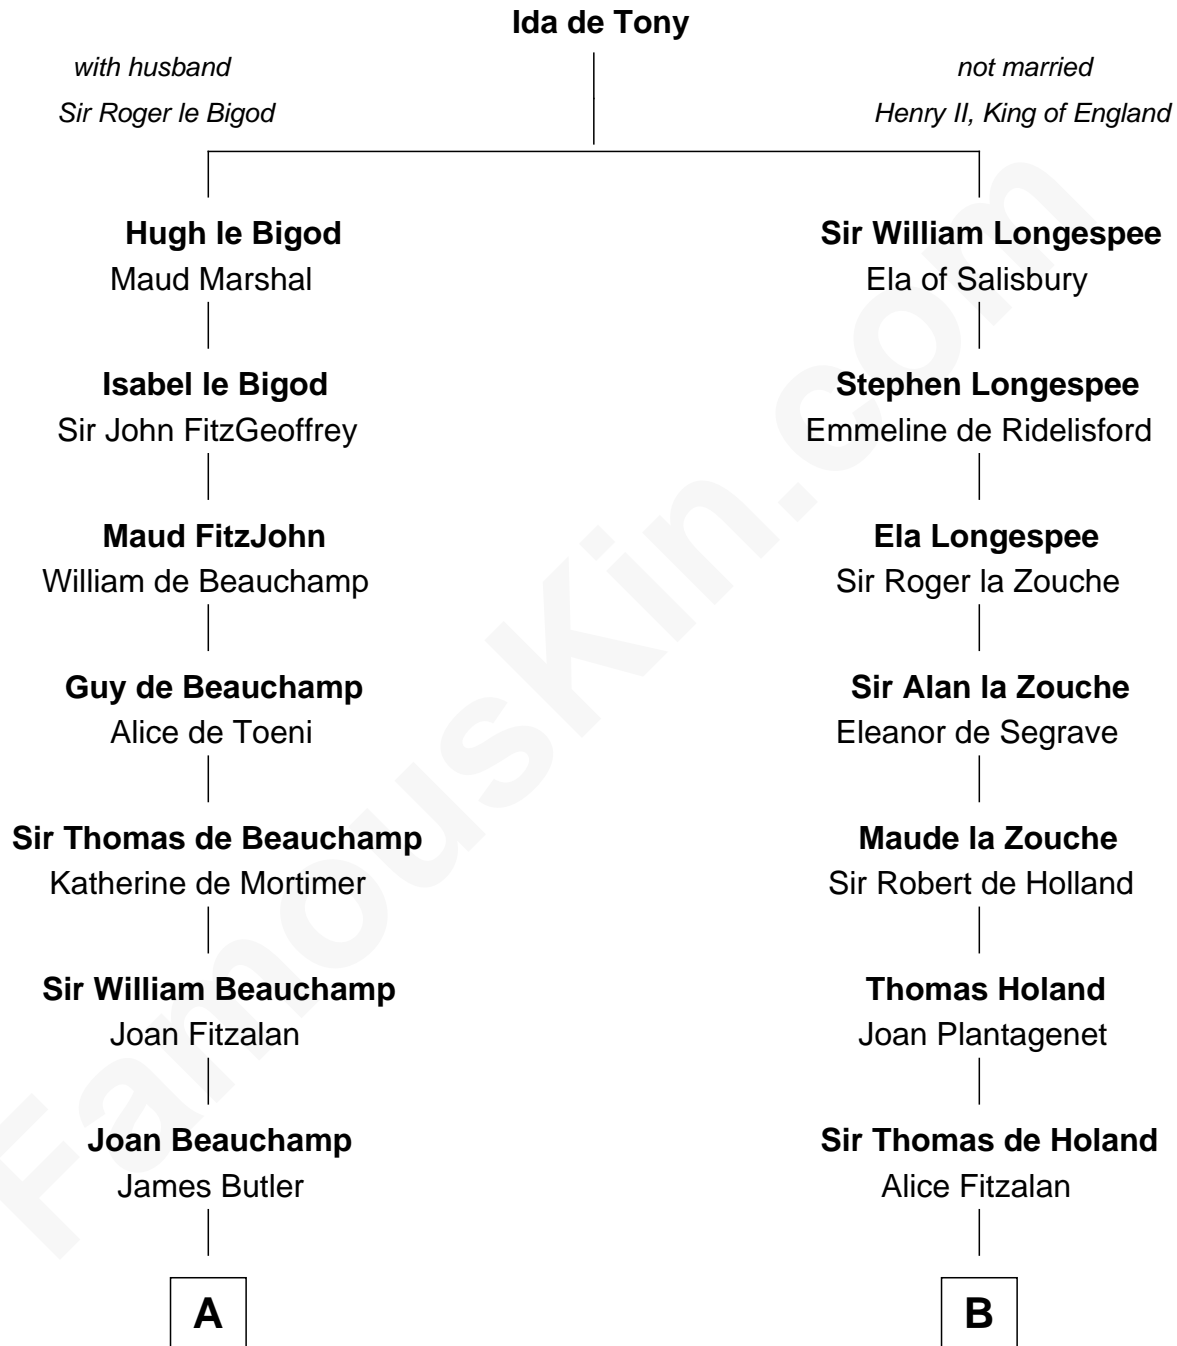

# FamousKin.com Relationship Chart of

**C. W. Post**

*Founder of Post Cereals*

20th cousin 1 time removed of

**Noel Coward**

*Playwright, Actor, and Songwriter*

**C**

**Azel Lathrop**  
Elizabeth Hyde

**Erastus Lathrop**  
Sarah Bailey

**Caroline Cushman Lathrop**  
Charles Rollin Post

**C. W. Post**  
*Founder of Post Cereals*

**D**

**John Veitch**  
Barbara Ainslie

**Henry Veitch**  
Margaret Harrison

**Henry Gordon Veitch**  
Mary Kathleen Synch

**Violet Agnes Veitch**  
Arthur Sabin Coward

**Noel Coward**  
*Playwright, Actor, and Songwriter*