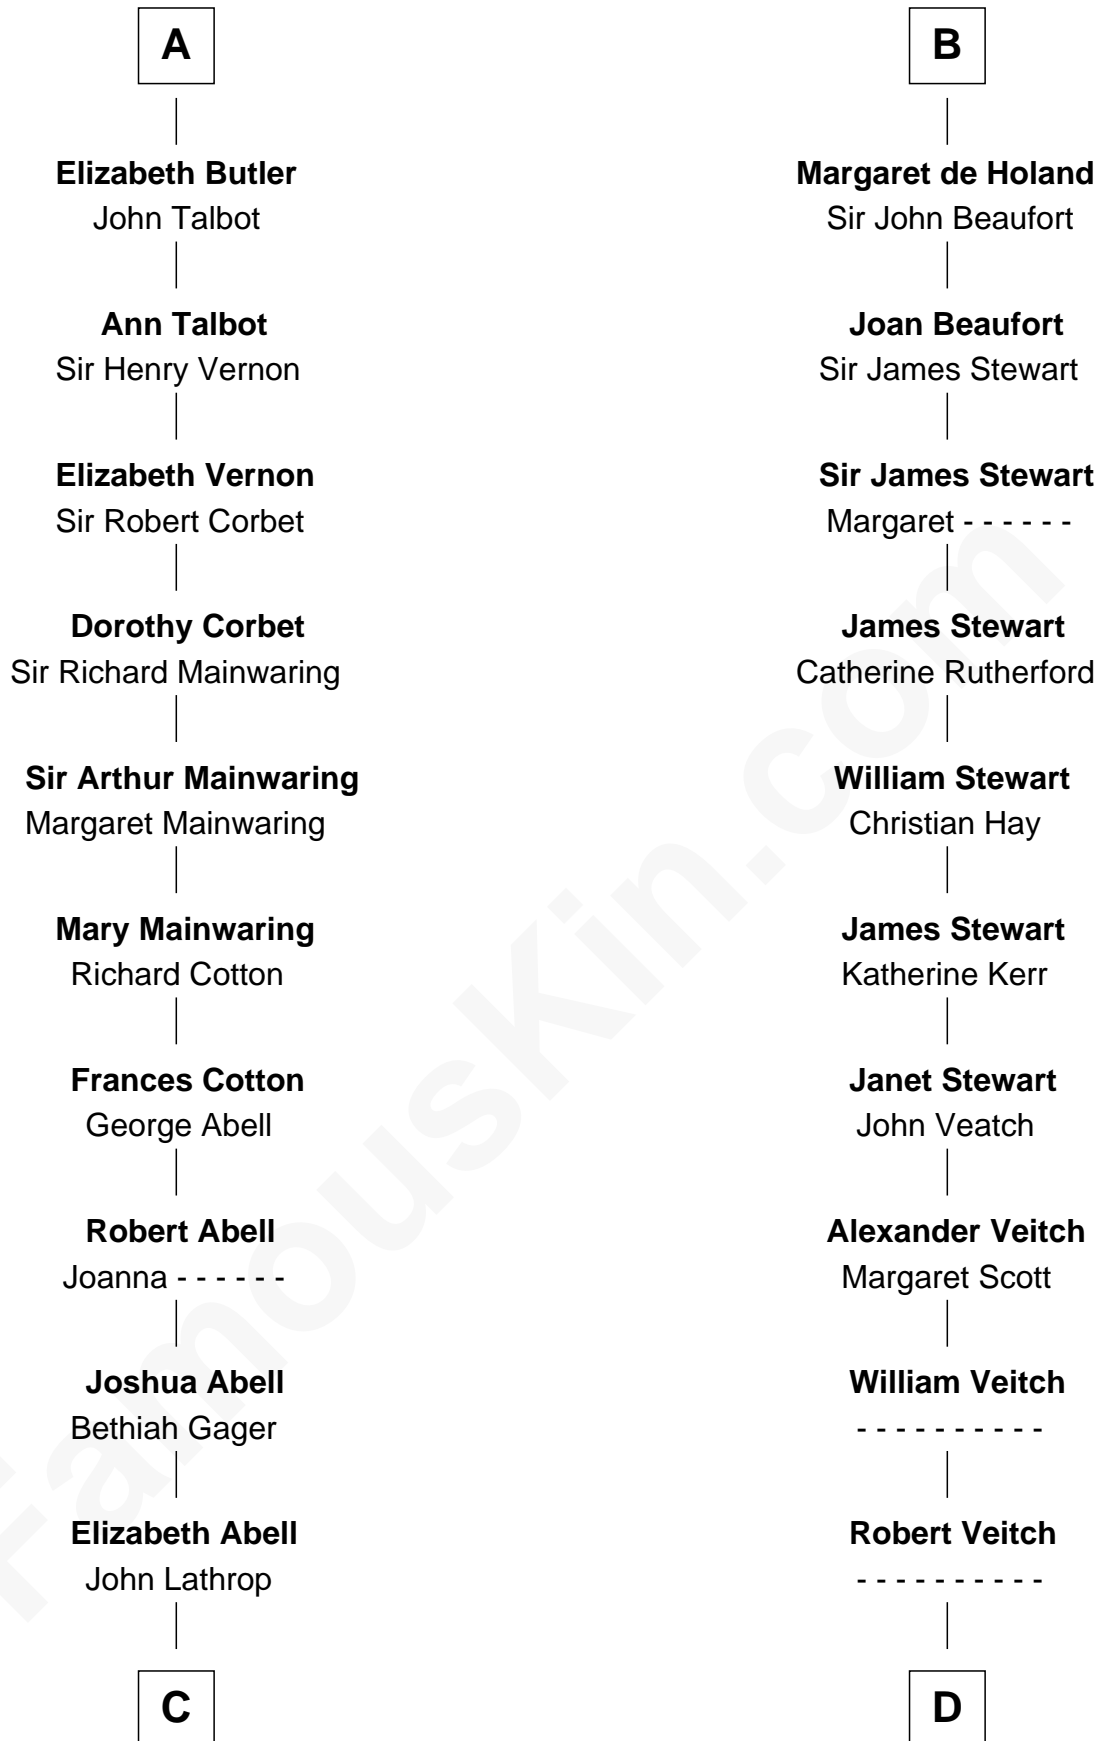

FamousKin.com Relationship Chart of

C. W. Post

Founder of Post Cereals

20th cousin 1 time removed of

Noel Coward

Playwright, Actor, and Songwriter

Piers de Lutegareshale

Maud de Mandeville

C

Azel Lathrop
Elizabeth Hyde

Erastus Lathrop
Sarah Bailey

Caroline Cushman Lathrop
Charles Rollin Post

C. W. Post
Founder of Post Cereals

D

John Veitch
Barbara Ainslie

Henry Veitch
Margaret Harrison

Henry Gordon Veitch
Mary Kathleen Synch

Violet Agnes Veitch
Arthur Sabin Coward

Noel Coward
Playwright, Actor, and Songwriter