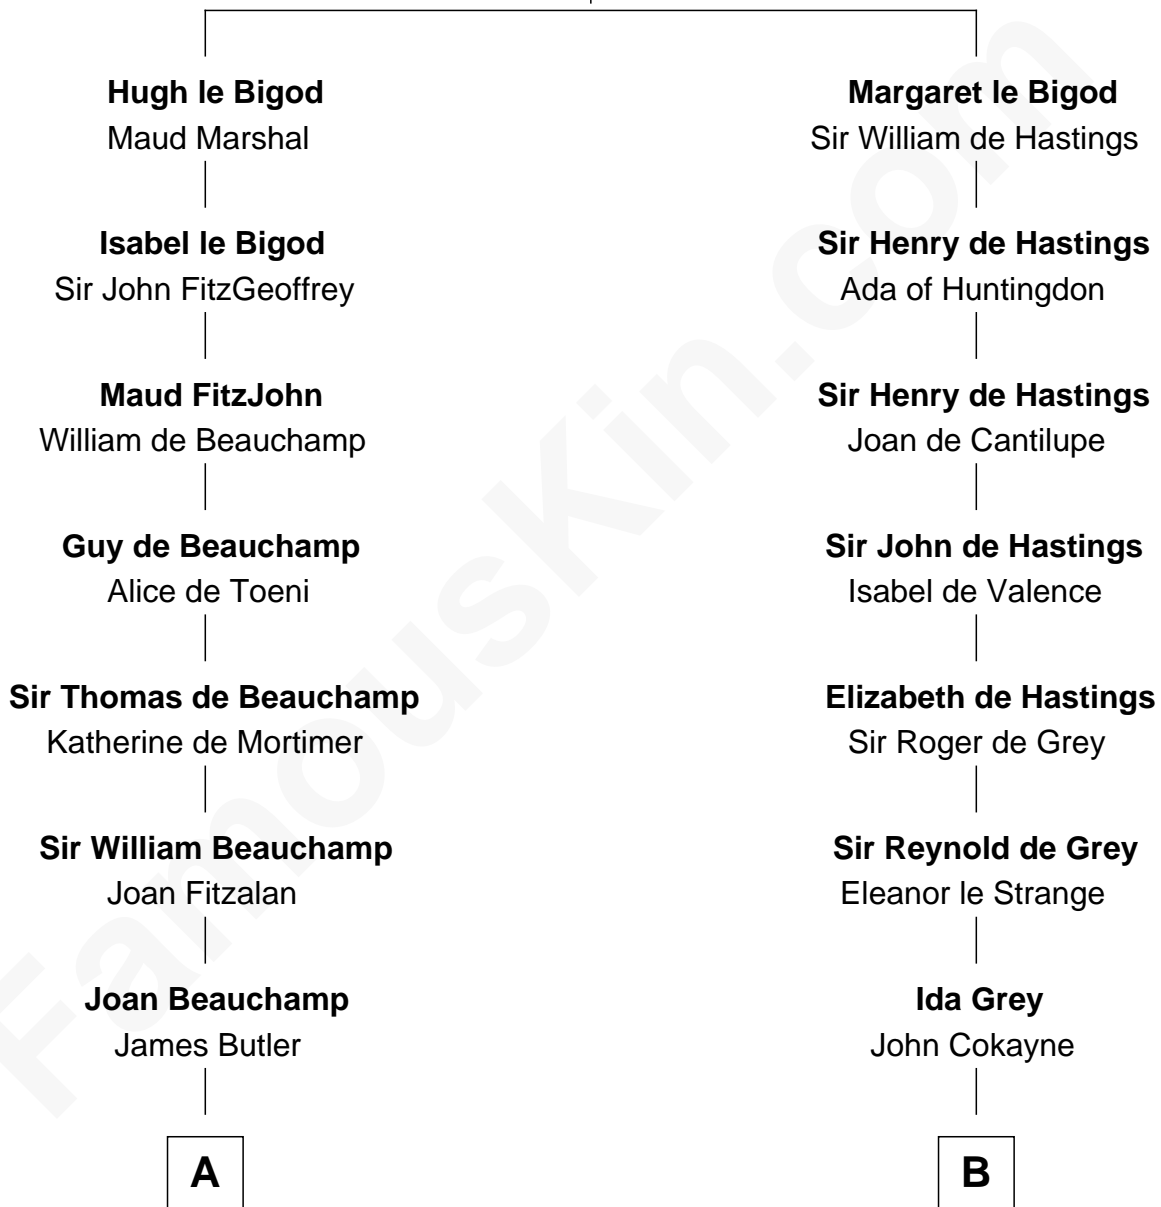

FamousKin.com Relationship Chart of

C. W. Post

Founder of Post Cereals

15th cousin 5 times removed of

Edmund Waller

English Poet and Politician

Roger le Bigod

Ida de Tony

C

—
Azel Lathrop
Elizabeth Hyde

—
Erastus Lathrop
Sarah Bailey

—
Caroline Cushman Lathrop
Charles Rollin Post

—
C. W. Post
Founder of Post Cereals

FamousKin.com