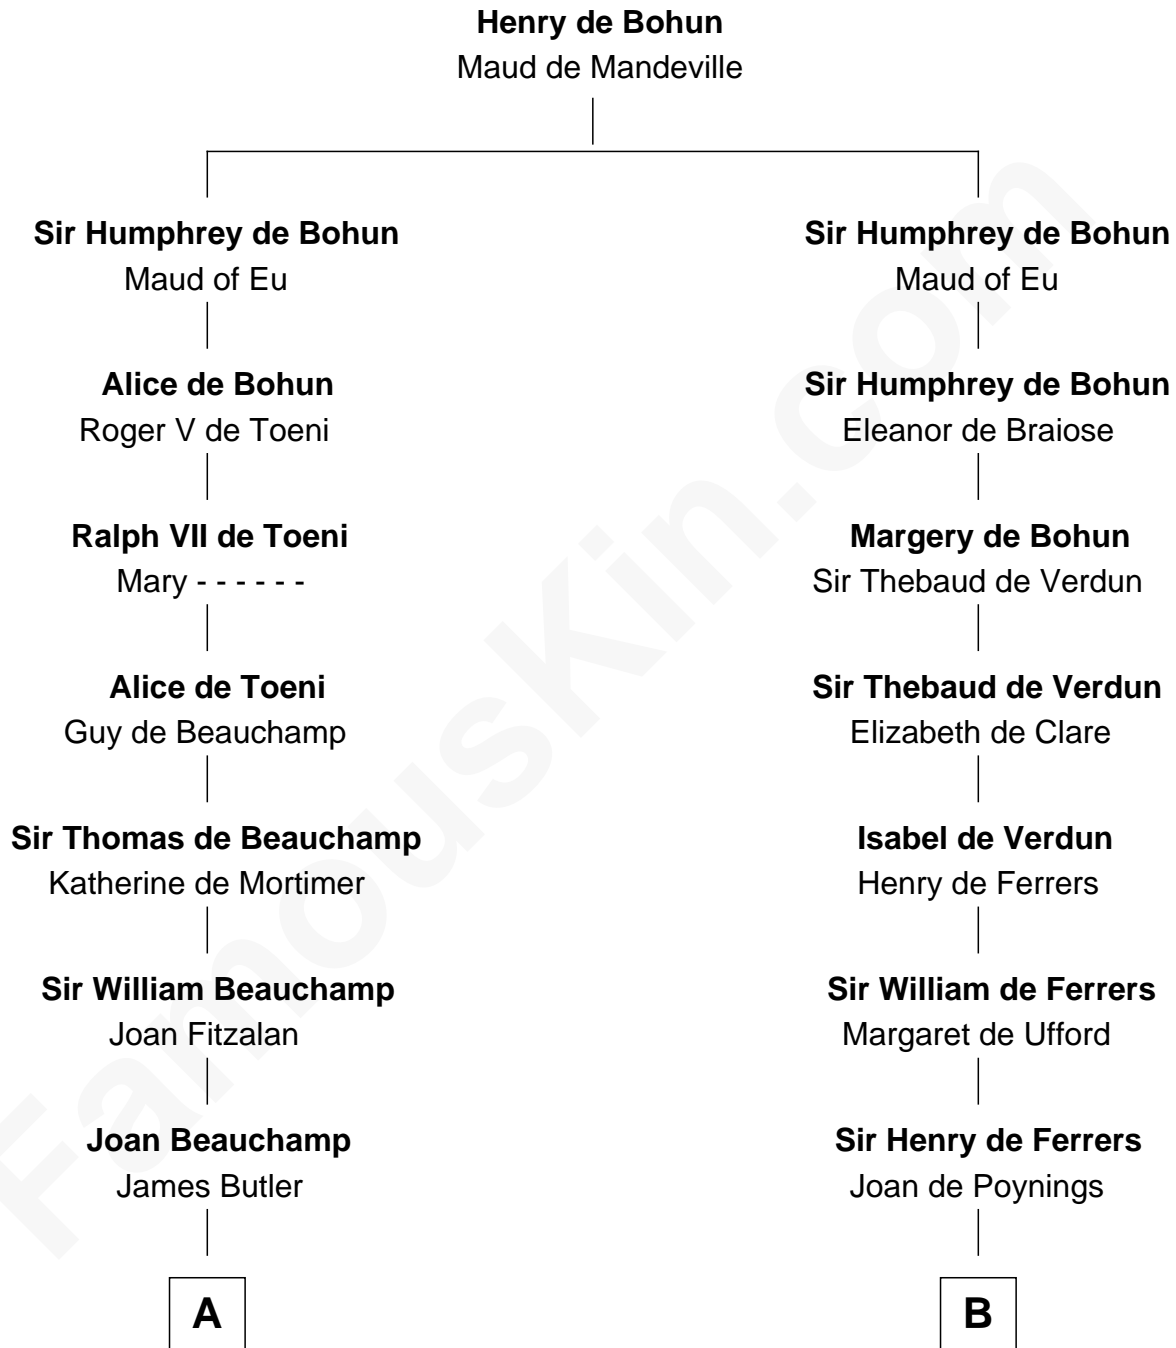

FamousKin.com Relationship Chart of

C. W. Post

Founder of Post Cereals

14th cousin 6 times removed of

Edmund Waller

English Poet and Politician

C

—
Azel Lathrop
Elizabeth Hyde

—
Erastus Lathrop
Sarah Bailey

—
Caroline Cushman Lathrop
Charles Rollin Post

—
C. W. Post
Founder of Post Cereals

FamousKin.com