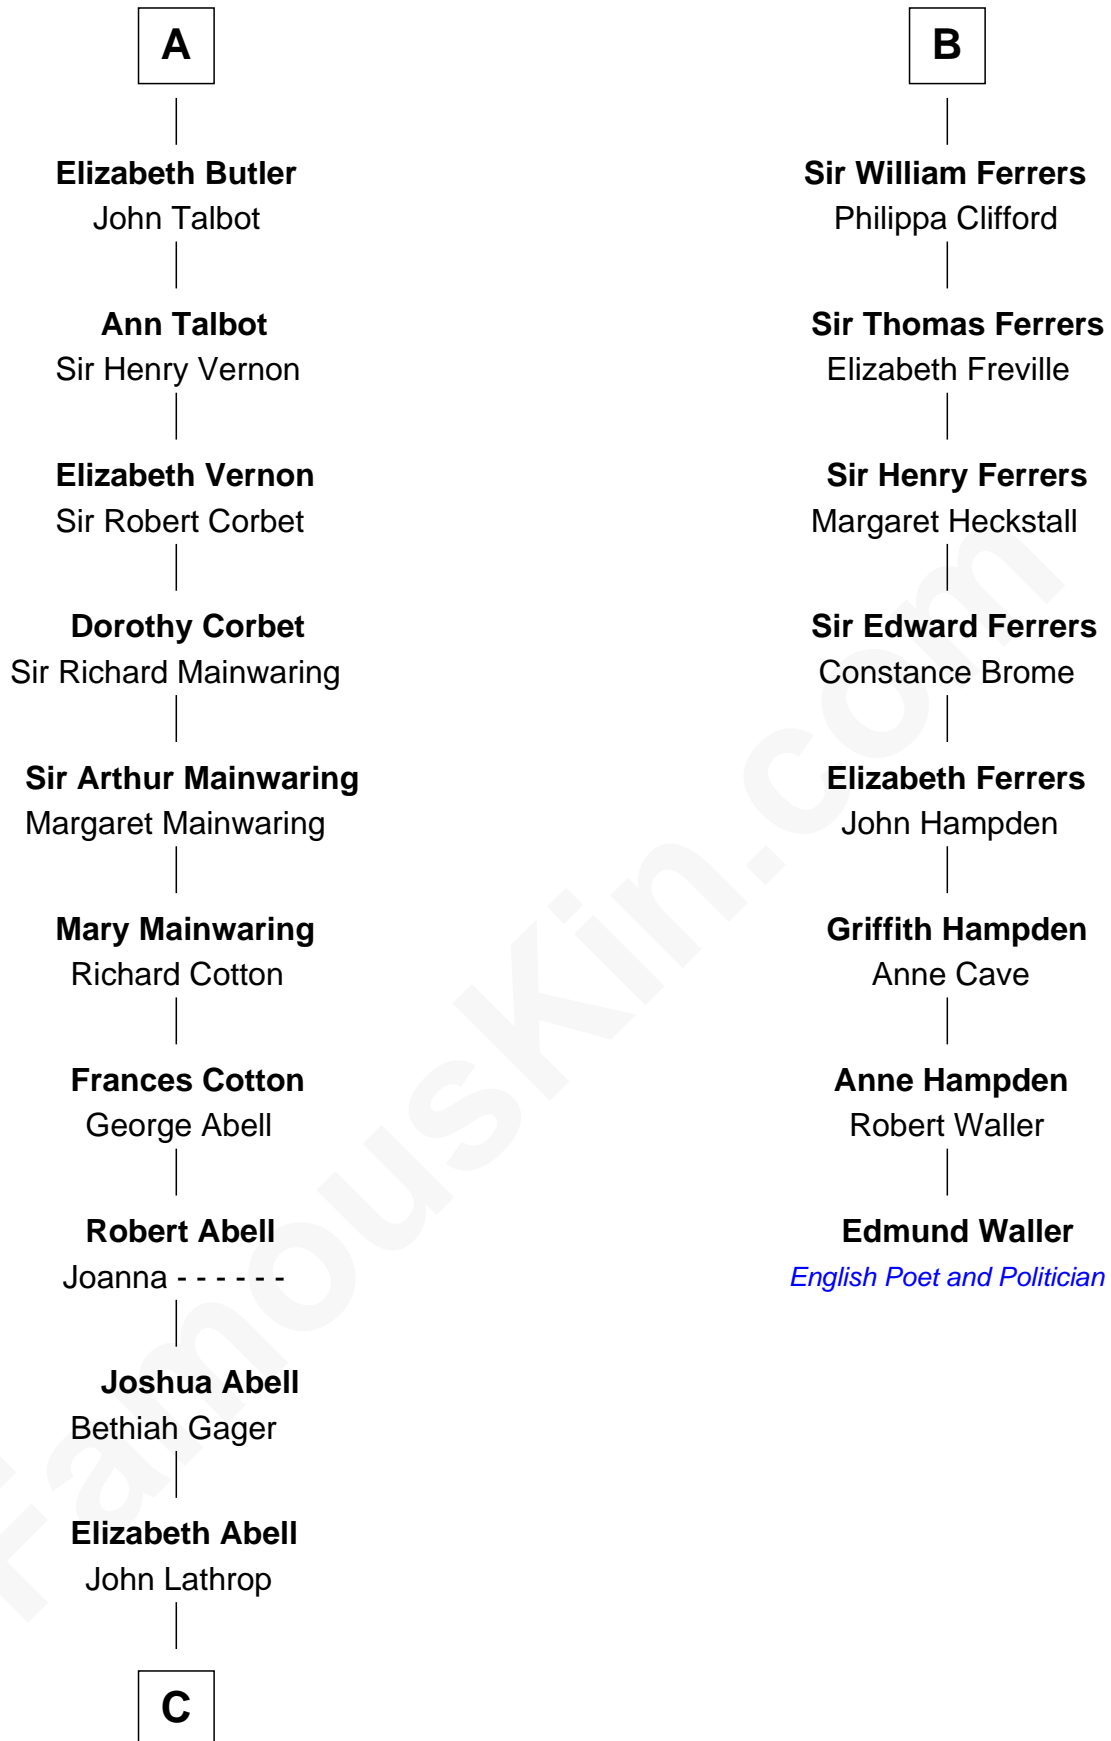

FamousKin.com Relationship Chart of

C. W. Post

Founder of Post Cereals

14th cousin 6 times removed of

Edmund Waller

English Poet and Politician

C

—
Azel Lathrop
Elizabeth Hyde

—
Erastus Lathrop
Sarah Bailey

—
Caroline Cushman Lathrop
Charles Rollin Post

—
C. W. Post
Founder of Post Cereals

FamousKin.com