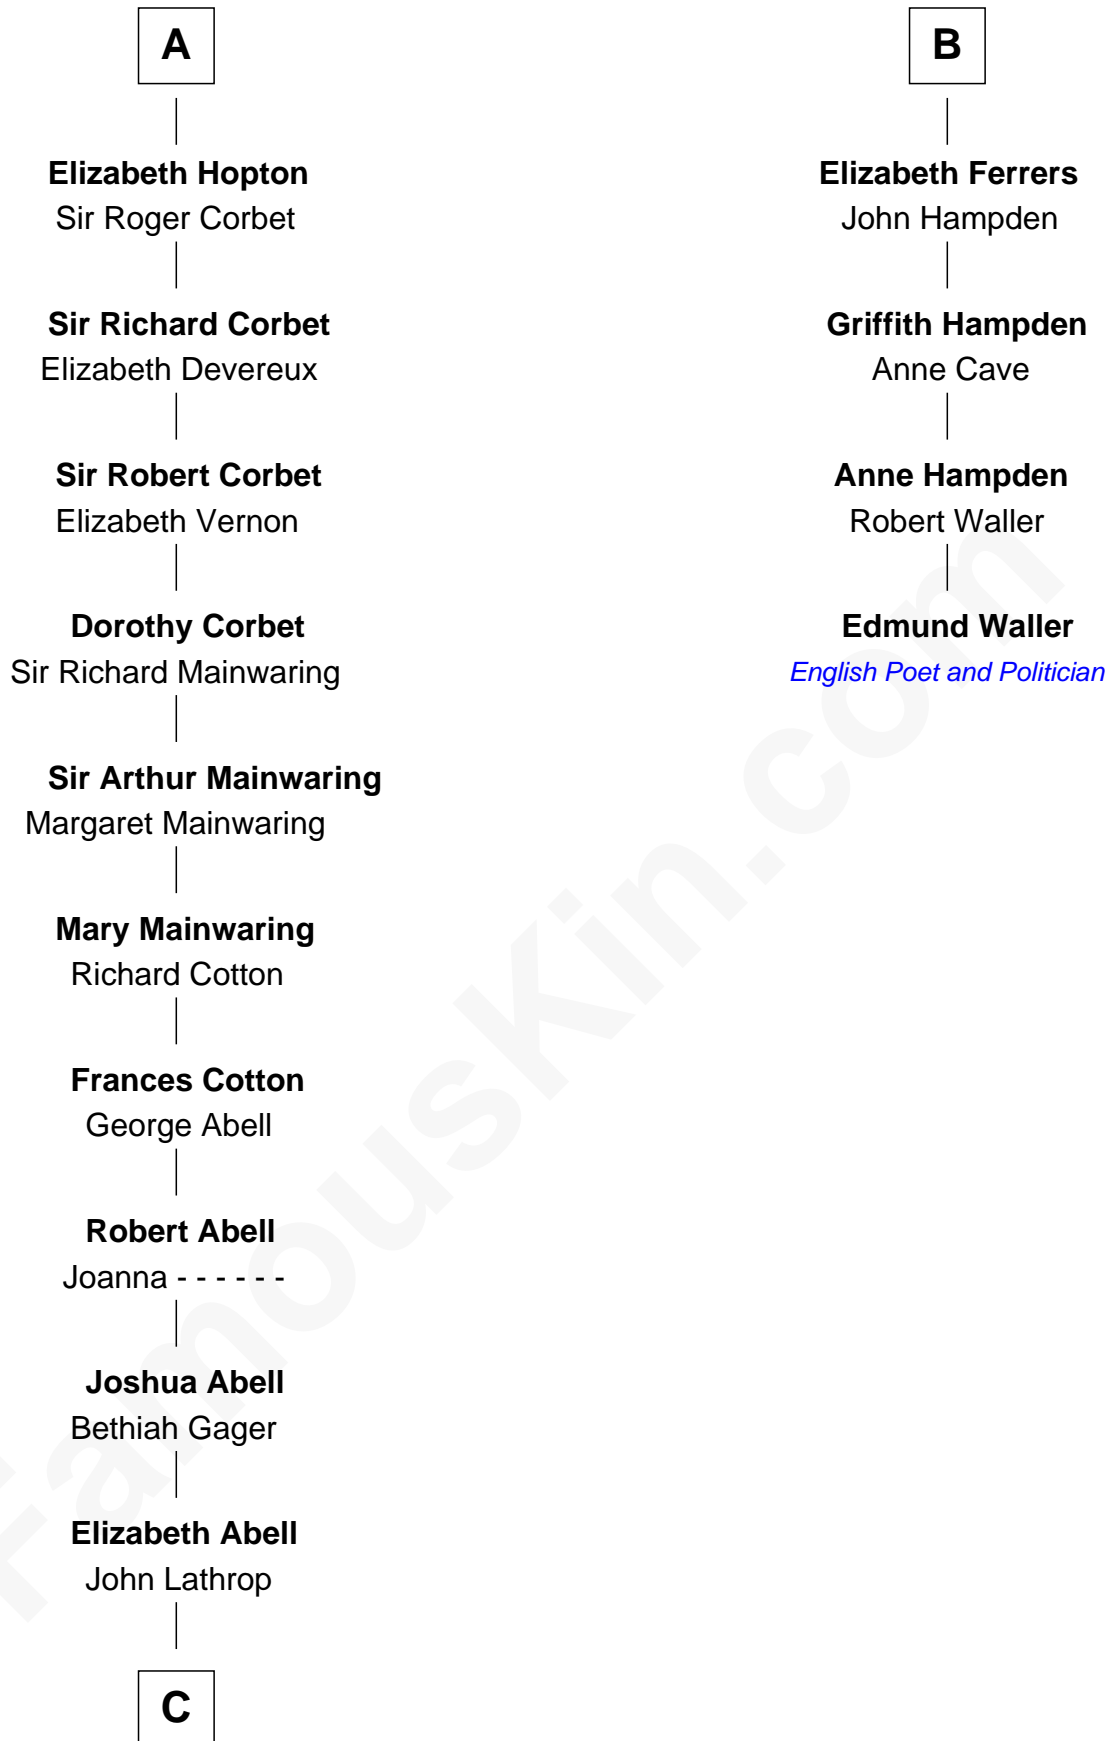

FamousKin.com Relationship Chart of

C. W. Post

Founder of Post Cereals

10th cousin 10 times removed of

Edmund Waller

English Poet and Politician

John de Botetourte

Maud FitzThomas

C

—
Azel Lathrop
Elizabeth Hyde

—
Erastus Lathrop
Sarah Bailey

—
Caroline Cushman Lathrop
Charles Rollin Post

—
C. W. Post
Founder of Post Cereals

FamousKin.com