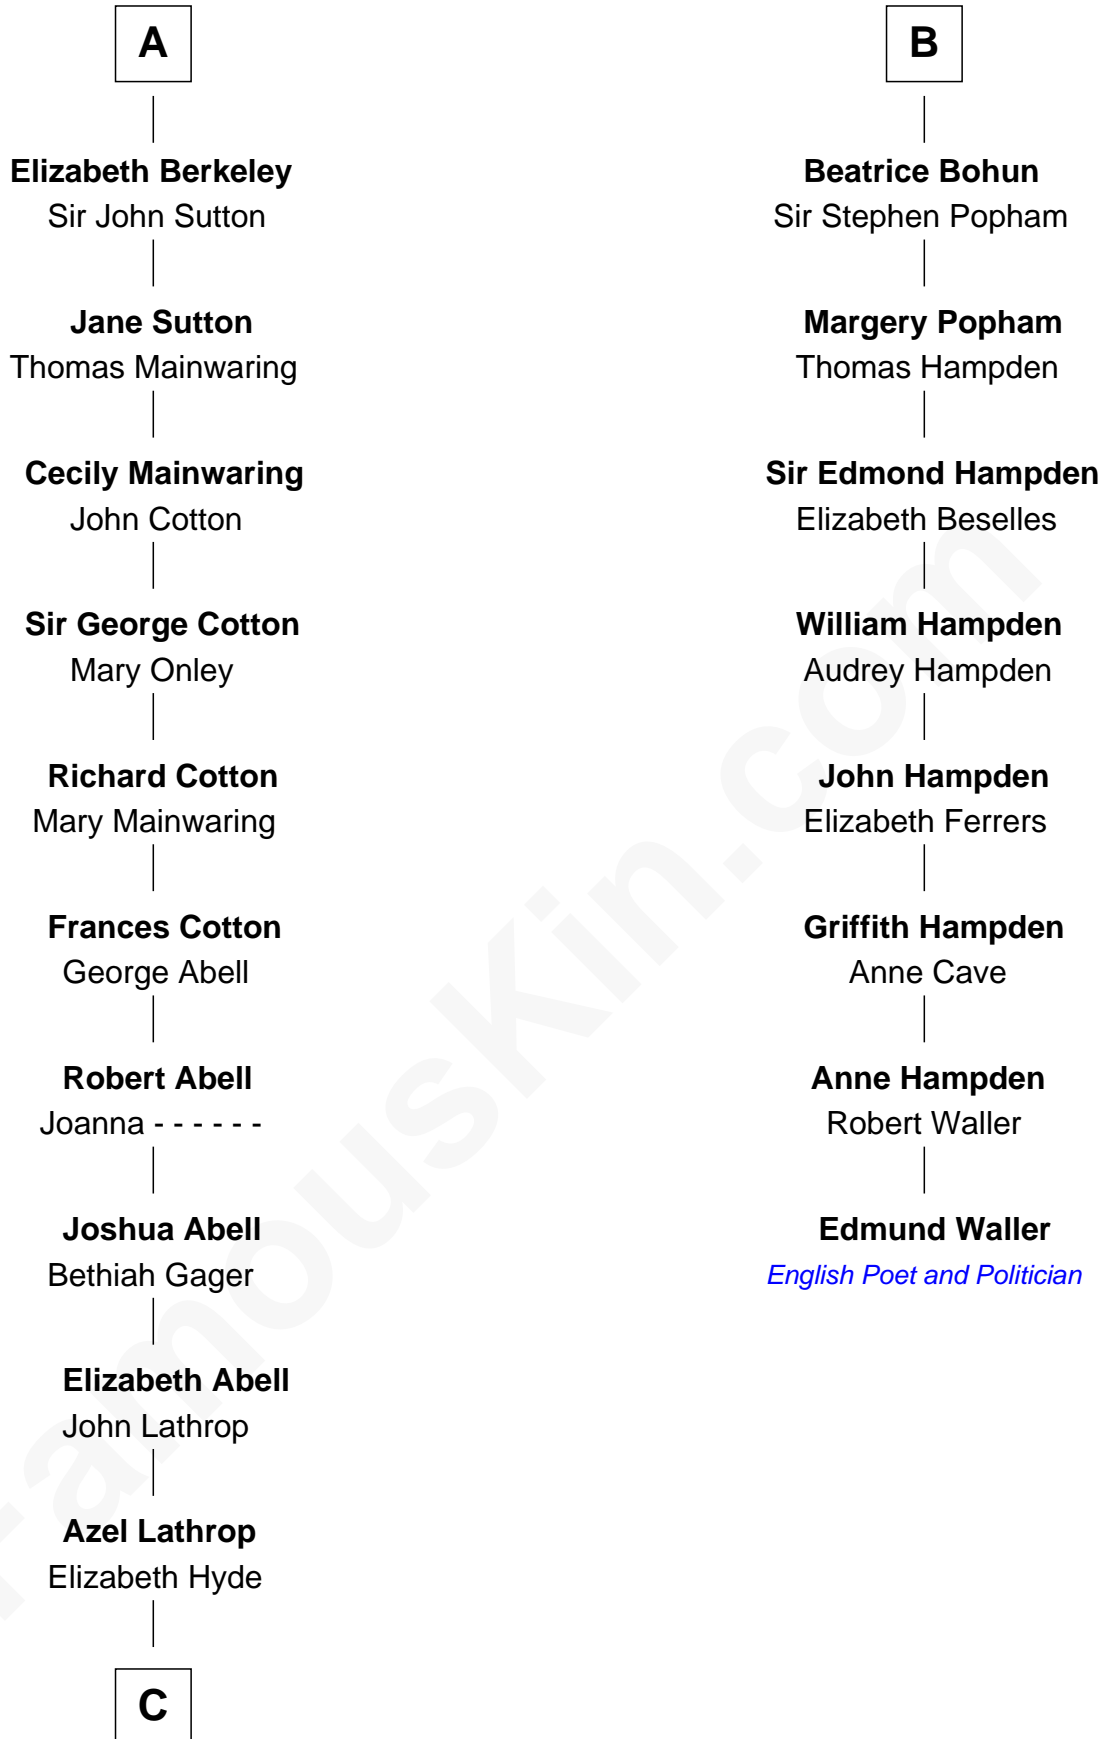

# FamousKin.com Relationship Chart of

**C. W. Post**

*Founder of Post Cereals*

14th cousin 5 times removed of

**Edmund Waller**

*English Poet and Politician*

**Richard de Clare**  
Aoife MacMurrough

**C**

—  
**Erastus Lathrop**

Sarah Bailey

—  
**Caroline Cushman Lathrop**

Charles Rollin Post

—  
**C. W. Post**

*Founder of Post Cereals*

FamousKin.com