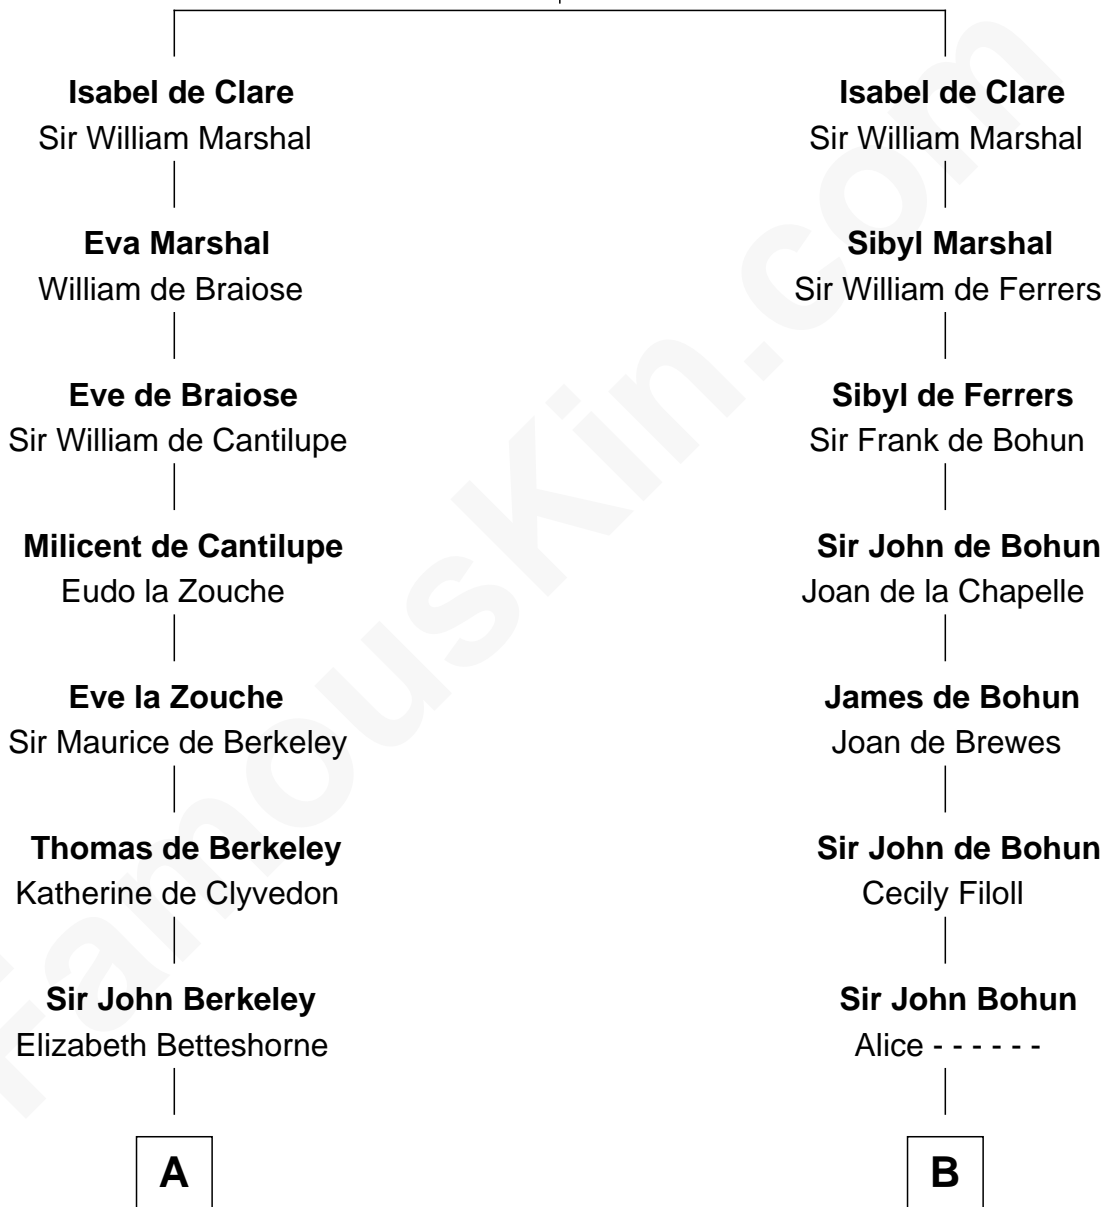

# FamousKin.com Relationship Chart of

**C. W. Post**

*Founder of Post Cereals*

14th cousin 5 times removed of

**Edmund Waller**

*English Poet and Politician*

**Richard de Clare**  
Aoife MacMurrough

**C**

—  
**Erastus Lathrop**

Sarah Bailey

—  
**Caroline Cushman Lathrop**

Charles Rollin Post

—  
**C. W. Post**

*Founder of Post Cereals*

FamousKin.com