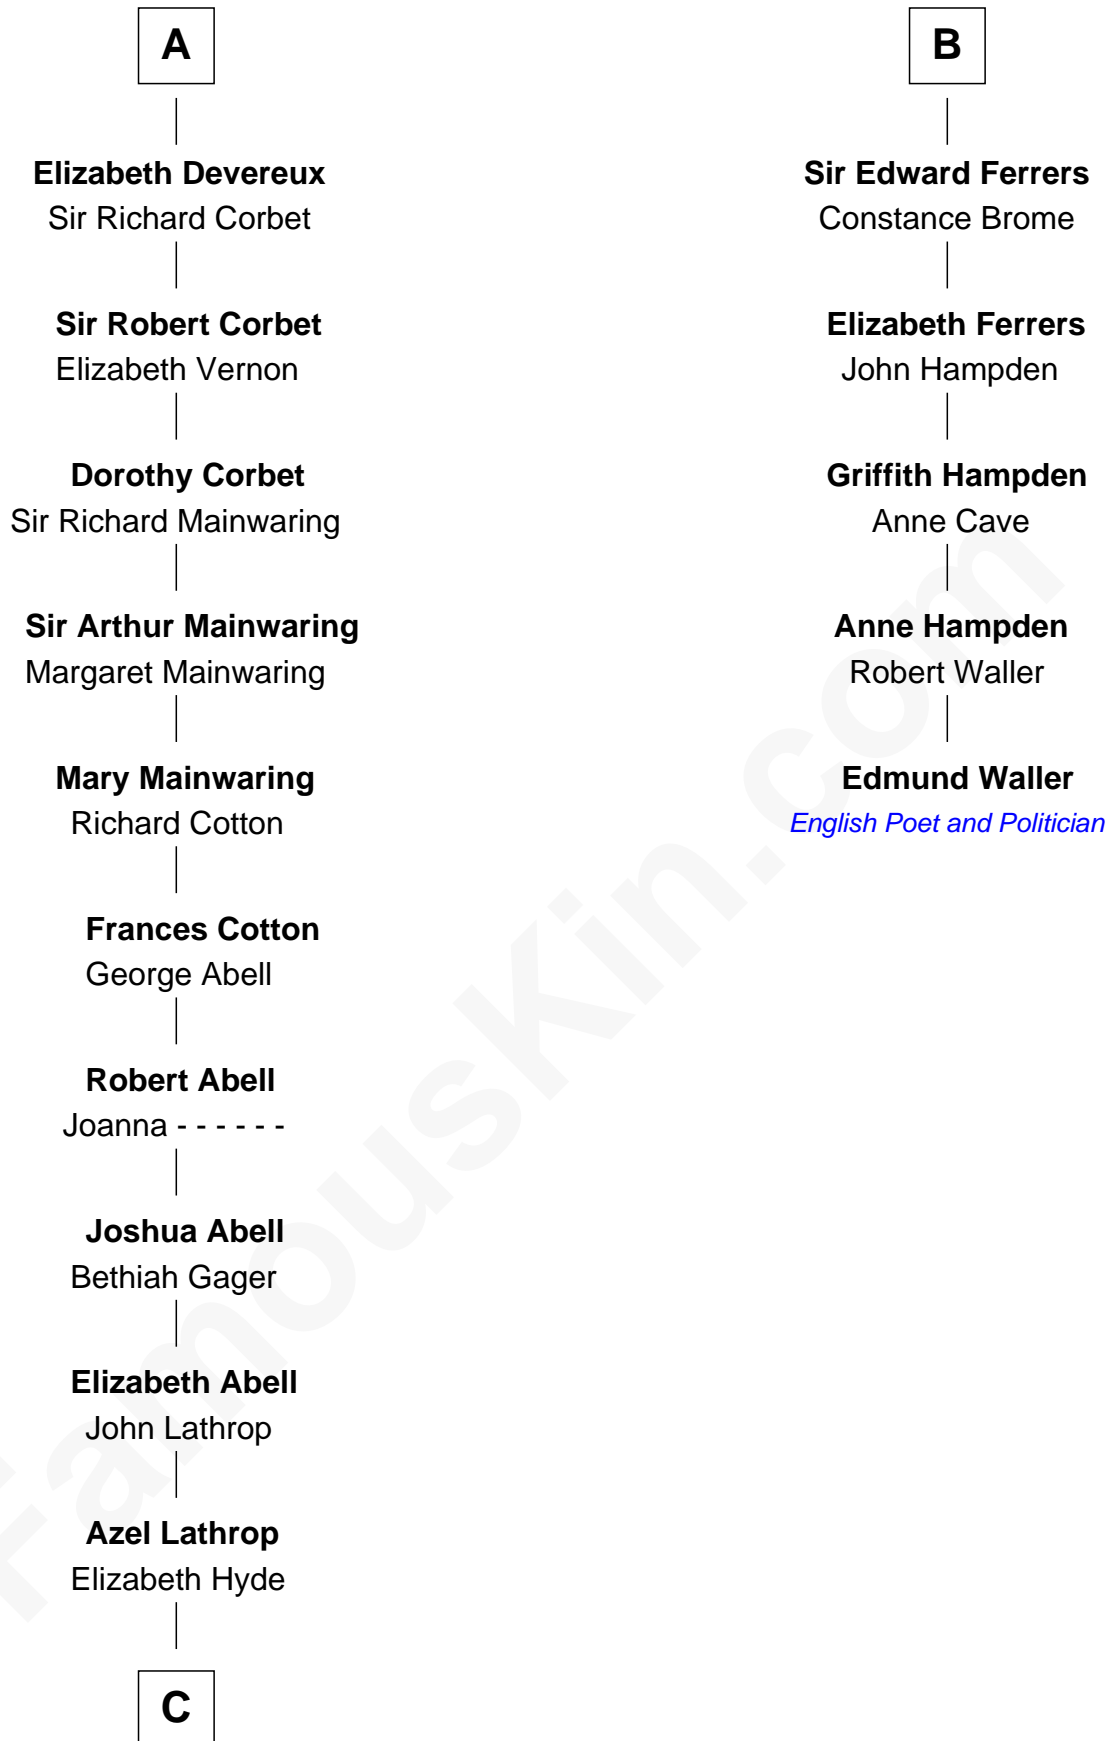

FamousKin.com Relationship Chart of

C. W. Post

Founder of Post Cereals

11th cousin 8 times removed of

Edmund Waller

English Poet and Politician

Sir Gilbert de Clare

Joan of Acre

C

—
Erastus Lathrop

Sarah Bailey

—
Caroline Cushman Lathrop

Charles Rollin Post

—
C. W. Post

Founder of Post Cereals

FamousKin.com